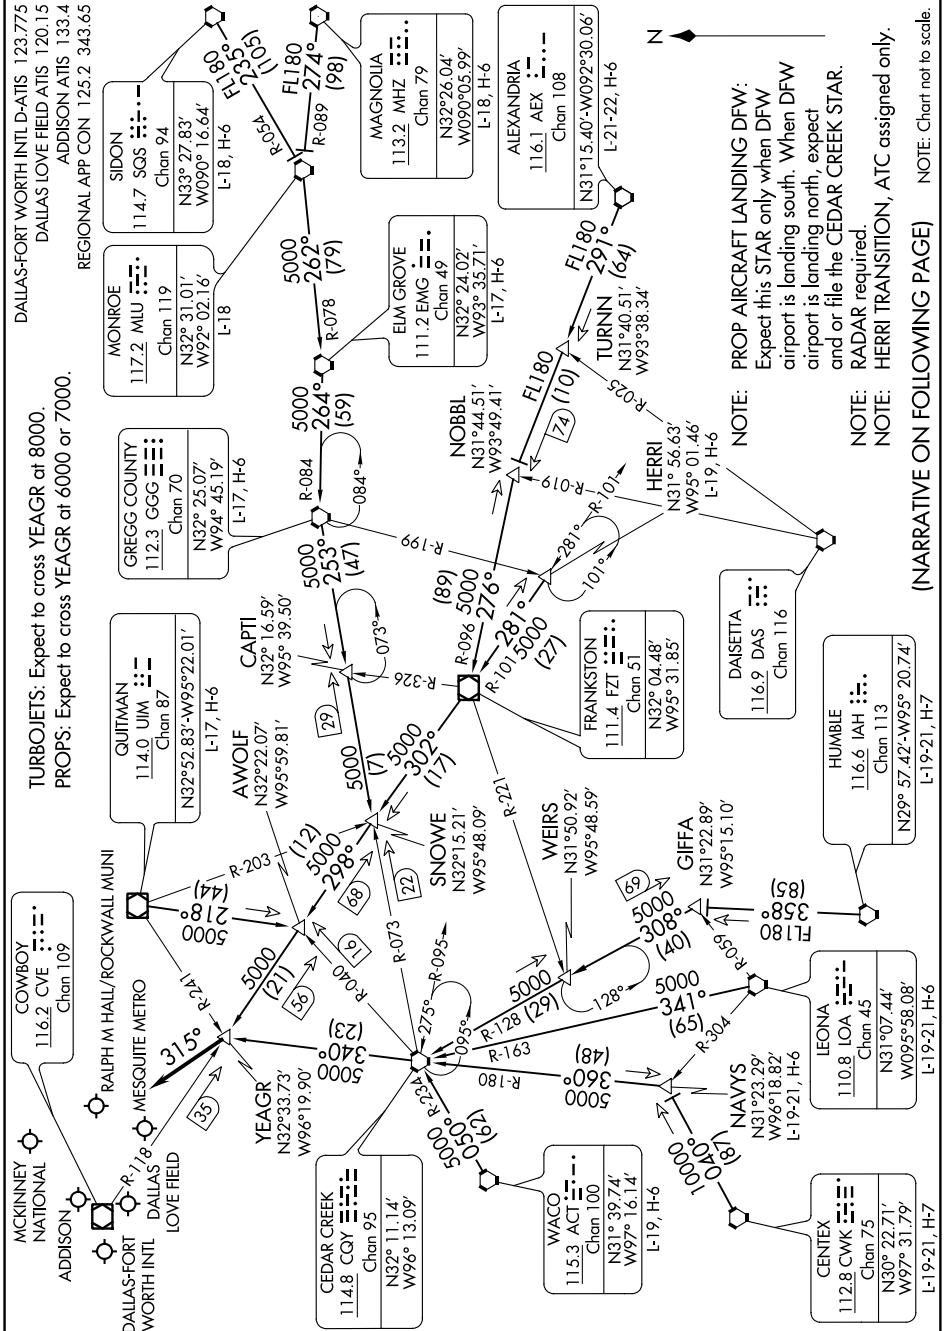

# YEAGR THREE ARRIVAL

DALLAS-FORT WORTH, TEXAS

SC-2, 10 OCT 2019 TO 07 NOV 2019

**NOTE:**  
 PROP AIRCRAFT LANDING DEW:  
 Expect this STAR only when DFW  
 airport is landing south. When DFW  
 airport is landing north, expect  
 and or file the CEDAR CREEK STAR.  
 RADAR required.  
 HERRI TRANSITION, ATC assigned only.

**NOTE:**  
 NOTE:  
 NOTE:

**NOTE:** Chart not to scale.  
**(NARRATIVE ON FOLLOWING PAGE)**

# YEAGR THREE ARRIVAL

DALLAS-FORT WORTH, TEXAS