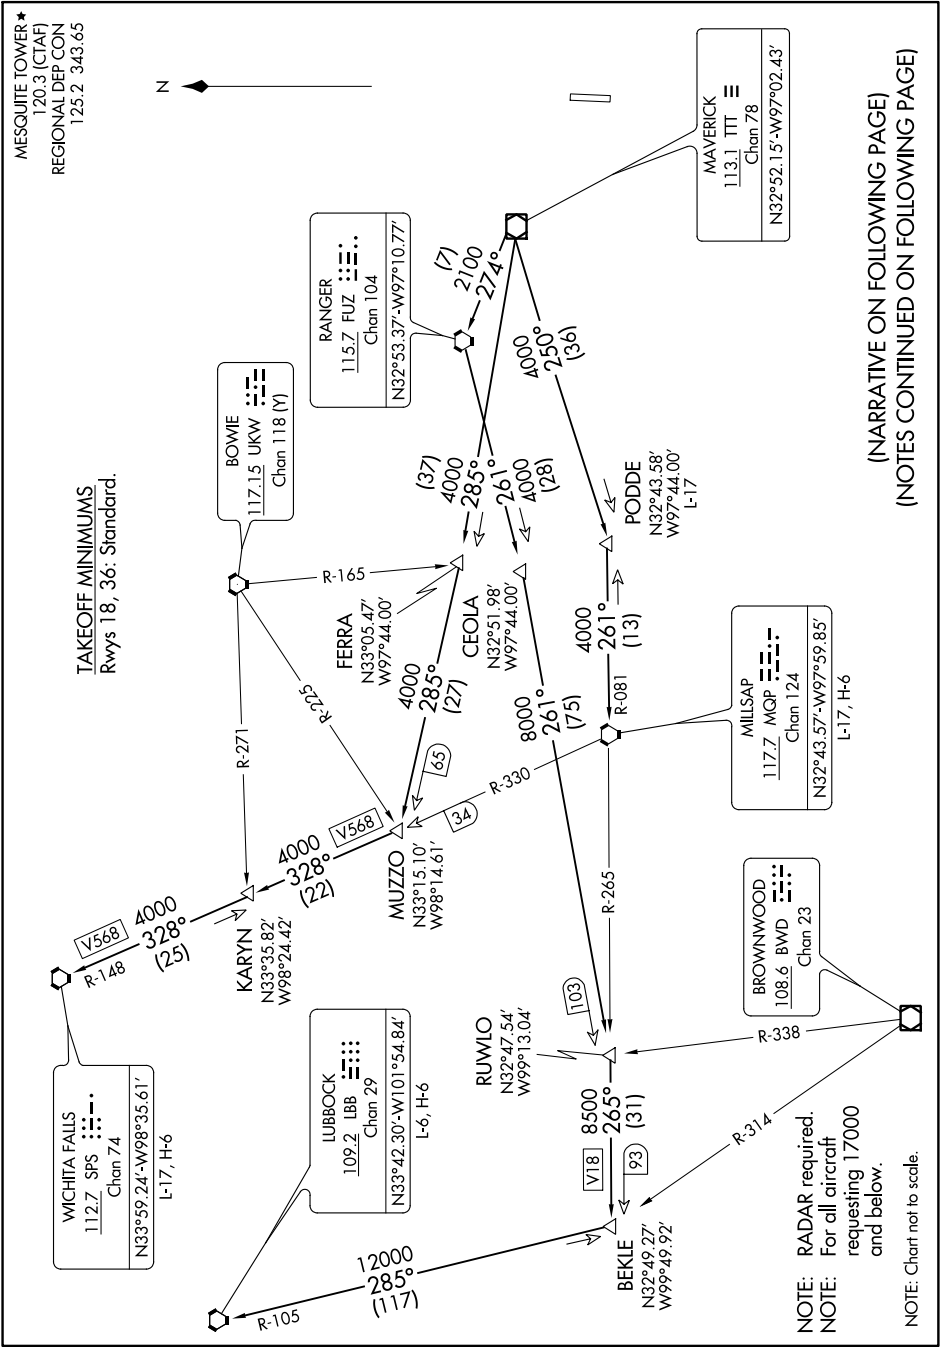

# KINGDOM FIVE DEPARTURE

SC-2, 10 OCT 2019 to 07 NOV 2019

MESQUITE TOWER ★  
120.3 (CTAF)  
REGIONAL DEP CON  
125.2 343.65

TAKEOFF MINIMUMS  
Rwys 18, 36: Standard.

NOTE: RADAR required.  
NOTE: For all aircraft  
requesting 17000  
and below.

NOTE: Chart not to scale.

(NARRATIVE ON FOLLOWING PAGE)  
(NOTES CONTINUED ON FOLLOWING PAGE)

SC-2, 10 OCT 2019 to 07 NOV 2019