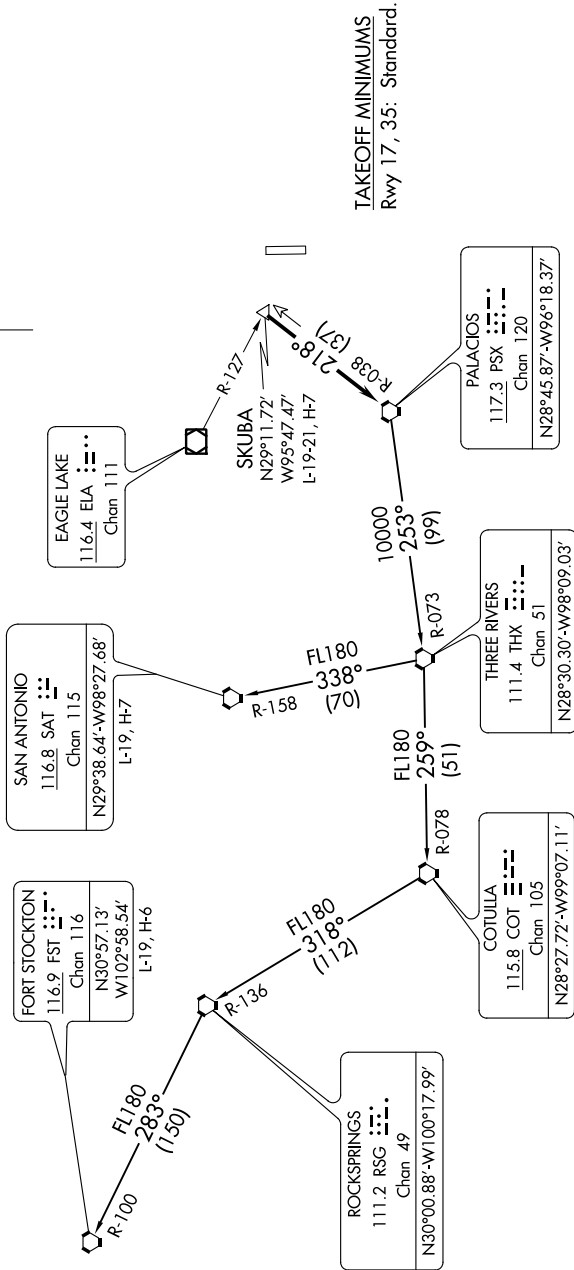

SC-5, 10 OCT 2019 to 07 NOV 2019

ASOS 119.925  
CLNC DEL 125.2  
CTAF 123.0  
HOUSTON DEP CON 134.45 284.0

PALACIOS ONE DEPARTURE  
(PSX1.PSX) 20JUN19

ANGLETON/LAKE JACKSON, TEXAS  
TEXAS GULF COAST RGNL (LBX)

TOP ALTITUDE:  
ASSIGNED BY ATC

TAKEOFF MINIMUMS  
Rwy 17, 35: Standard.

(NARRATIVE ON FOLLOWING PAGE)

SC-5, 10 OCT 2019 to 07 NOV 2019

NOTE: RADAR required.  
NOTE: Chart not to scale.