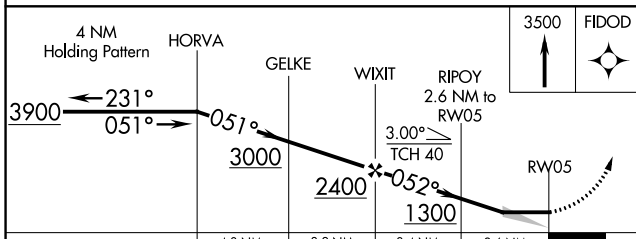

WAAS CH 99622 W05A	APP CRS 052°	Rwy Idg 4000 TDZE 439 Apt Elev 441
--	------------------------	---

RNAV (GPS) RWY 5

ALLAKAKET (6A8) (PFAL)

NA -44°C	DME/DME RNP-0.3 NA. Use Bettes altimeter setting.	MISSED APPROACH: Climb to 3500 direct FIDOD and hold.
-------------	---	---

BETTLES ASOS 135.45	ANCHORAGE CENTER 124.6 352.0	FAIRBANKS RADIO 122.2	CTAF 122.9
-------------------------------	--	---------------------------------	----------------------

ELEV	441	TDZE	439
------	-----	------	-----