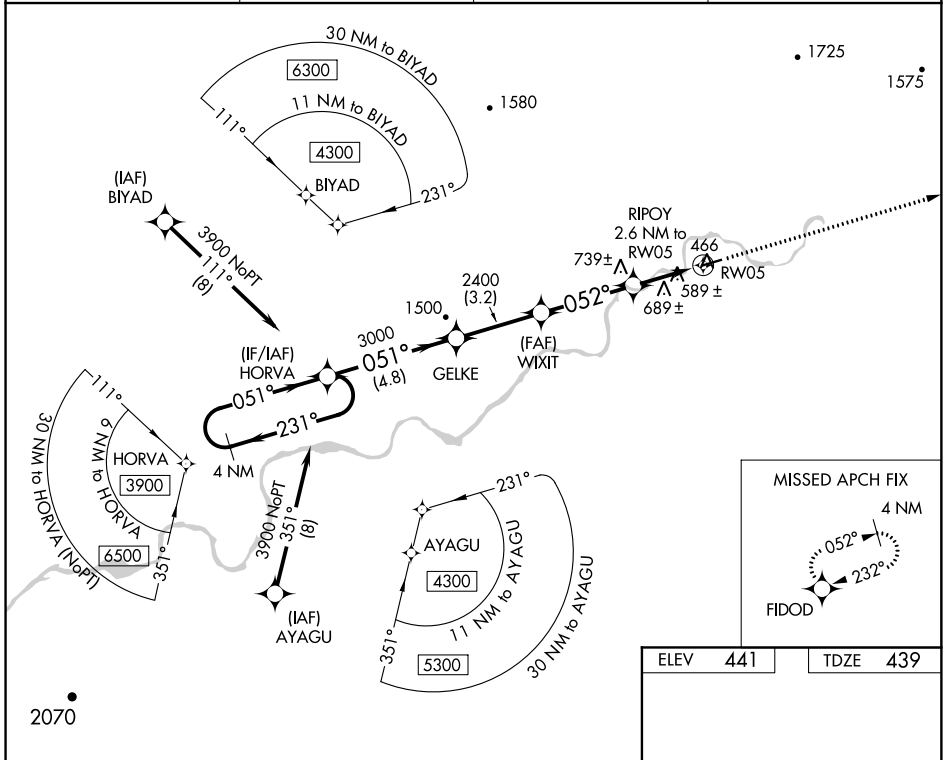

WAAS CH 99622 W05A	APP CRS 052°	Rwy Idg 4000 TDZE 439 Apt Elev 441
--	------------------------	---

RNAV (GPS) RWY 5

ALLAKAKET (6A8) (PFAL)

NA -44°C	DME/DME RNP-0.3 NA. Use Bettes altimeter setting.	MISSED APPROACH: Climb to 3500 direct FIDOD and hold.
-------------	---	---

BETTLES ASOS 135.45	ANCHORAGE CENTER 124.6 352.0	FAIRBANKS RADIO 122.2	CTAF 122.9
-------------------------------	--	---------------------------------	----------------------

ELEV	441	TDZE	439
------	-----	------	-----

CATEGORY	A	B	C	D
LP MDA	960-1	521 (600-1)	960-1½ 521 (600-1½)	NA
LNAV MDA	1060-1	621 (700-1)	1060-1¾ 621 (700-1¾)	NA
CIRCLING	1100-1 659 (700-1)	1160-1 719 (800-1)	1200-2¼ 759 (800-2¼)	NA

AK, 10 OCT 2019 to 05 DEC 2019

AK, 10 OCT 2019 to 05 DEC 2019