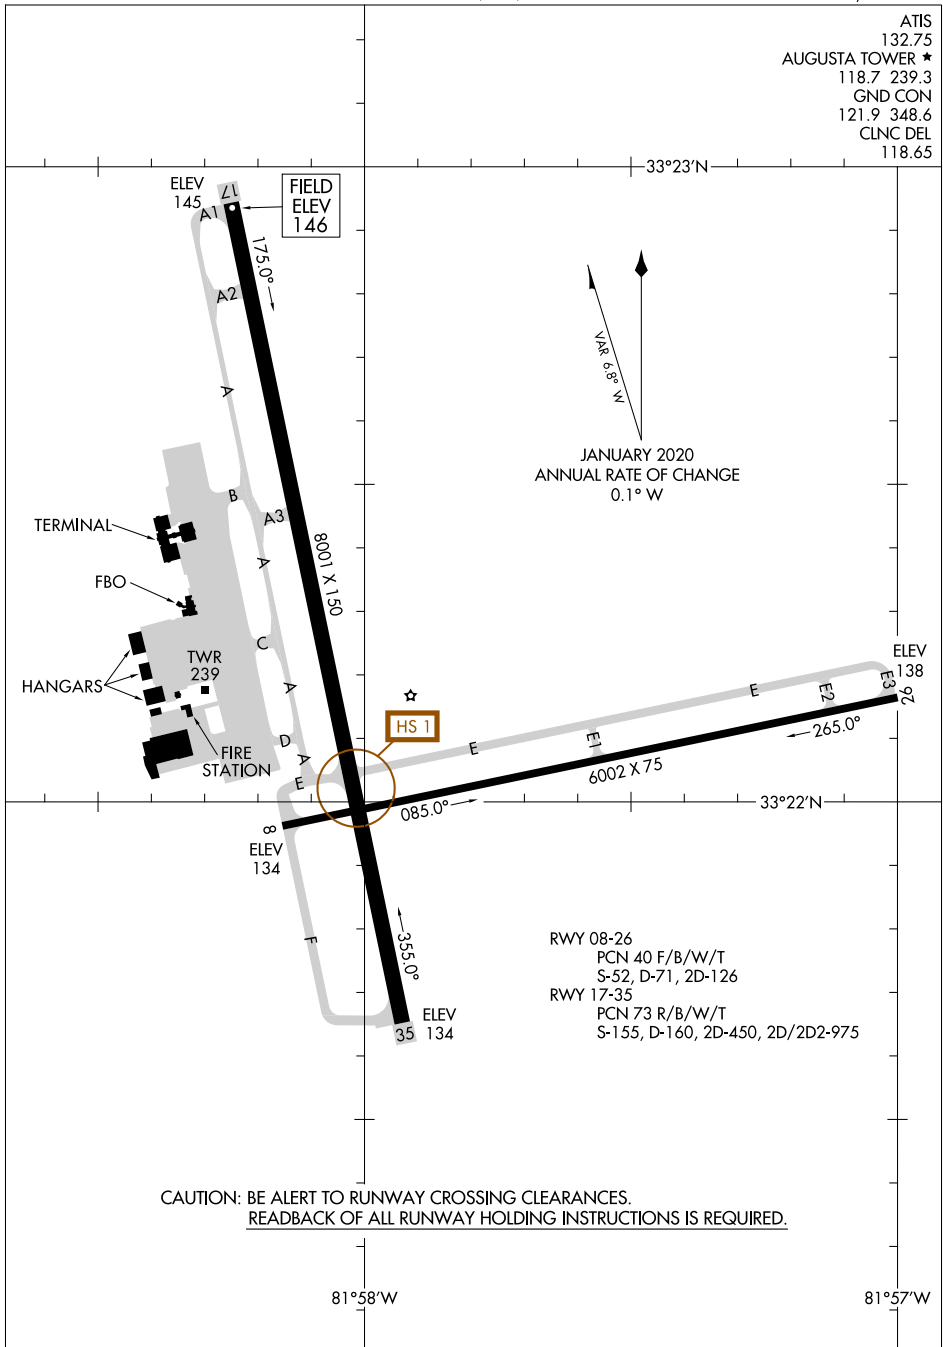

# AIRPORT DIAGRAM

AL-27 (FAA)

AUGUSTA RGNL AT BUSH FIELD (AGS)

AUGUSTA, GEORGIA

ATIS 132.75  
 AUGUSTA TOWER ★ 118.7 239.3  
 GND CON 121.9 348.6  
 CLNC DEL 118.65

SE-4, 16 JUL 2020 to 13 AUG 2020

SE-4, 16 JUL 2020 to 13 AUG 2020

CAUTION: BE ALERT TO RUNWAY CROSSING CLEARANCES.  
READBACK OF ALL RUNWAY HOLDING INSTRUCTIONS IS REQUIRED.

# AIRPORT DIAGRAM

AUGUSTA, GEORGIA

AUGUSTA RGNL AT BUSH FIELD (AGS)