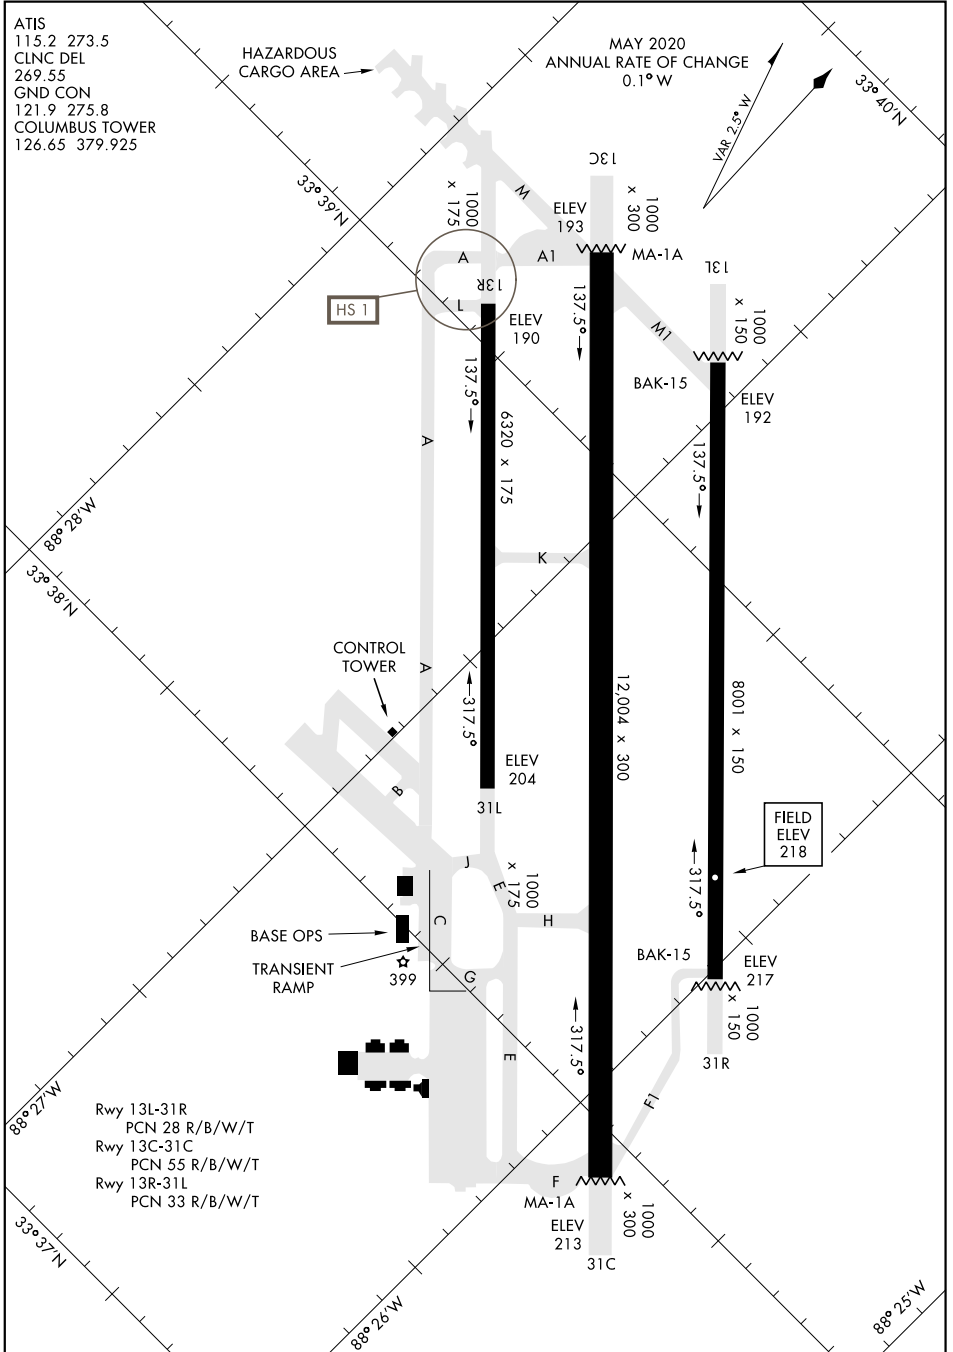

AIRPORT DIAGRAM

AFD-91 [USAF]

COLUMBUS AFB (KCBM)

COLUMBUS, MISSISSIPPI

ATIS
 115.2 273.5
 CLNC DEL
 269.55
 GND CON
 121.9 275.8
 COLUMBUS TOWER
 126.65 379.925

HAZARDOUS
CARGO AREA

MAY 2020
 ANNUAL RATE OF CHANGE
 0.1° W

SC-4, 16 JUL 2020 to 13 AUG 2020

SC-4, 16 JUL 2020 to 13 AUG 2020

AIRPORT DIAGRAM

COLUMBUS, MISSISSIPPI
COLUMBUS AFB (KCBM)

- Rwy 13L-31R
PCN 28 R/B/W/T
- Rwy 13C-31C
PCN 55 R/B/W/T
- Rwy 13R-31L
PCN 33 R/B/W/T