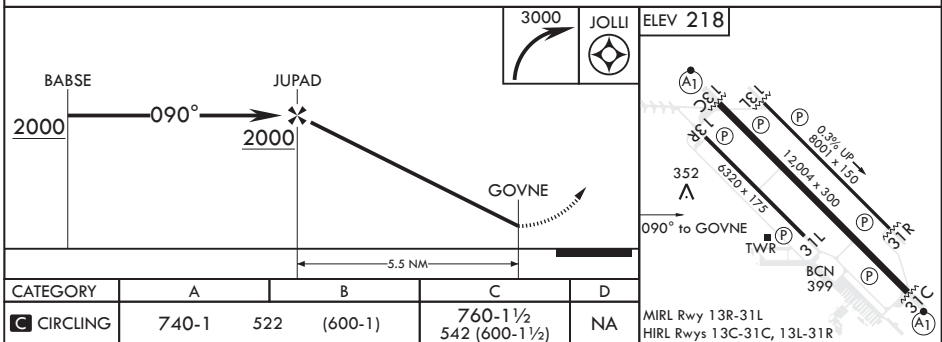

APCH CRS 090°	Rwy Idg TDZE Arpt Elev	N/A N/A 218
-------------------------	------------------------------	--------------------------

AL-91 (USAF)

COLUMBUS AFB (KCBM)

▽ MISSED APPROACH: Climbing right turn to 3000 direct JOLLI and hold or as directed by ATC.

ATIS 115.2 273.5	APP CON 126.075 239.25 N 134.55 350.3 SE 135.6 323.275 SW	TOWER 126.65 379.925	GND CON 121.9 275.8	CLNC DEL 269.55
----------------------------	---	--------------------------------	-------------------------------	---------------------------

GPS REQUIRED

EMERG SAFE ALT 100 NM 3700

CATEGORY	A	B	C	D
C CIRCLING	740-1	522 (600-1)	760-1 1/2 542 (600-1 1/2)	NA

SC-4, 16 JUL 2020 to 13 AUG 2020

SC-4, 16 JUL 2020 to 13 AUG 2020