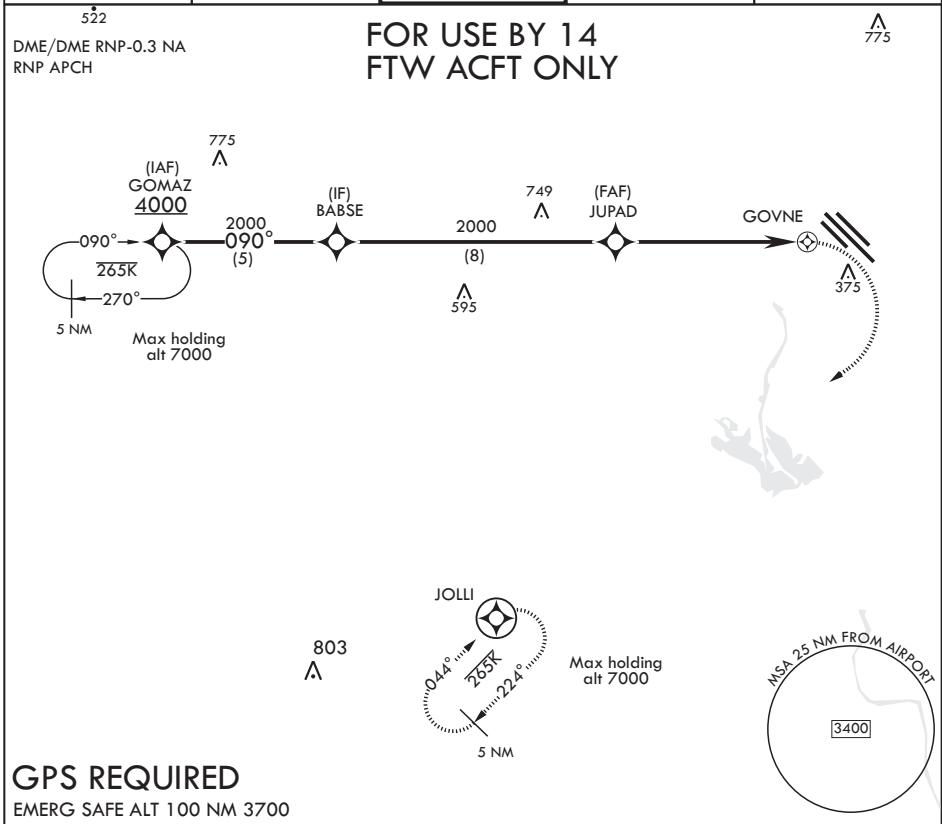

APCH CRS 090°	Rwy Idg TDZE Arpt Elev	N/A N/A 218
-------------------------	------------------------------	--------------------------

AL-91 (USAF)

COLUMBUS AFB (KCBM)

▽ MISSED APPROACH: Climbing right turn to 3000 direct JOLLI and hold or as directed by ATC.

ATIS 115.2 273.5	APP CON 126.075 239.25 N 134.55 350.3 SE 135.6 323.275 SW	TOWER 126.65 379.925	GND CON 121.9 275.8	CLNC DEL 269.55
----------------------------	---	--------------------------------	-------------------------------	---------------------------

GPS REQUIRED

EMERG SAFE ALT 100 NM 3700

CATEGORY	A	B	C	D
C CIRCLING	740-1	522 (600-1)	760-1 1/2 542 (600-1 1/2)	NA

SC-4, 16 JUL 2020 to 13 AUG 2020

SC-4, 16 JUL 2020 to 13 AUG 2020