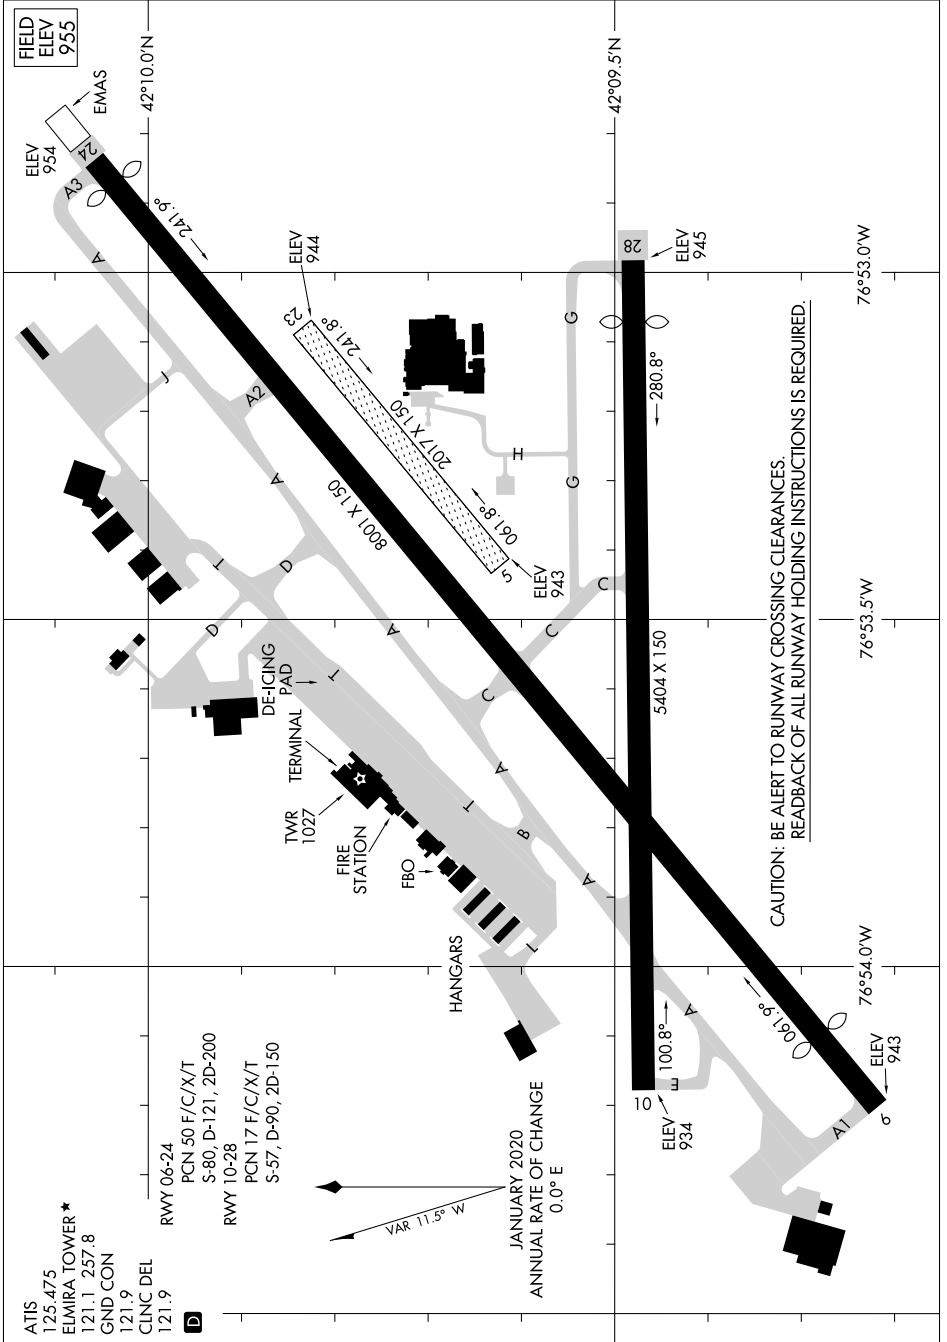

# AIRPORT DIAGRAM

AL-131 (FAA)

ELMIRA/CORNING RGNL (ELM)  
ELMIRA/CORNING, NEW YORK

NE-2, 16 JUL 2020 to 13 AUG 2020

NE-2, 16 JUL 2020 to 13 AUG 2020

# AIRPORT DIAGRAM

ELMIRA/CORNING, NEW YORK  
ELMIRA/CORNING RGNL (ELM)