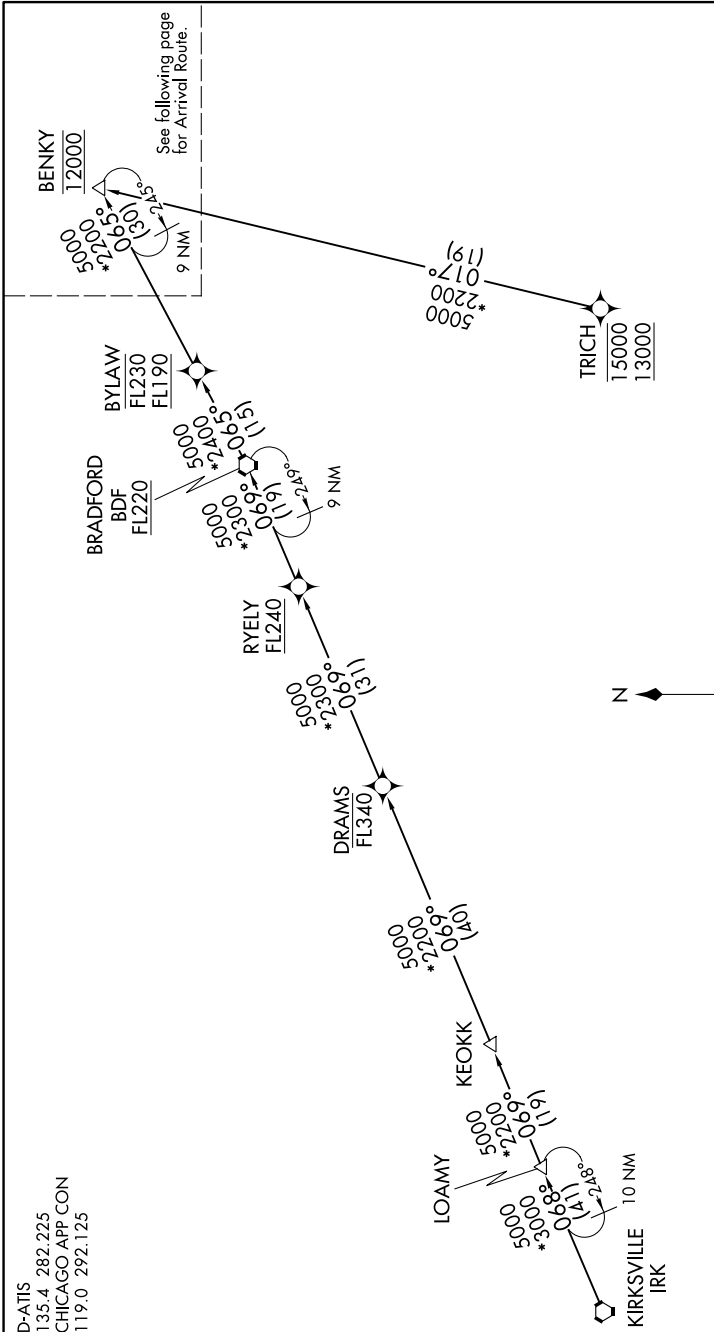

BENKY FIVE ARRIVAL (RNAV) Transition Routes

EC-3, 16 JUL 2020 to 13 AUG 2020

D-ATIS
135.4 282.225
CHICAGO APP CON
119.0 292.125

- BRADFORD TRANSITION (BDF.BENKY5):
- BYLAW TRANSITION (BYLAW.BENKY5):
- KIRKSVILLE TRANSITION (IRK.BENKY5):
- LOAMY TRANSITION (LOAMY.BENKY5):
- TRICH TRANSITION (TRICH.BENKY5):

NOTE: RADAR required.
 NOTE: RNAV 1.
 NOTE: DME/DME/IRU or GPS required.

(CONTINUED ON FOLLOWING PAGE)

NOTE: Chart not to scale.

EC-3, 16 JUL 2020 to 13 AUG 2020