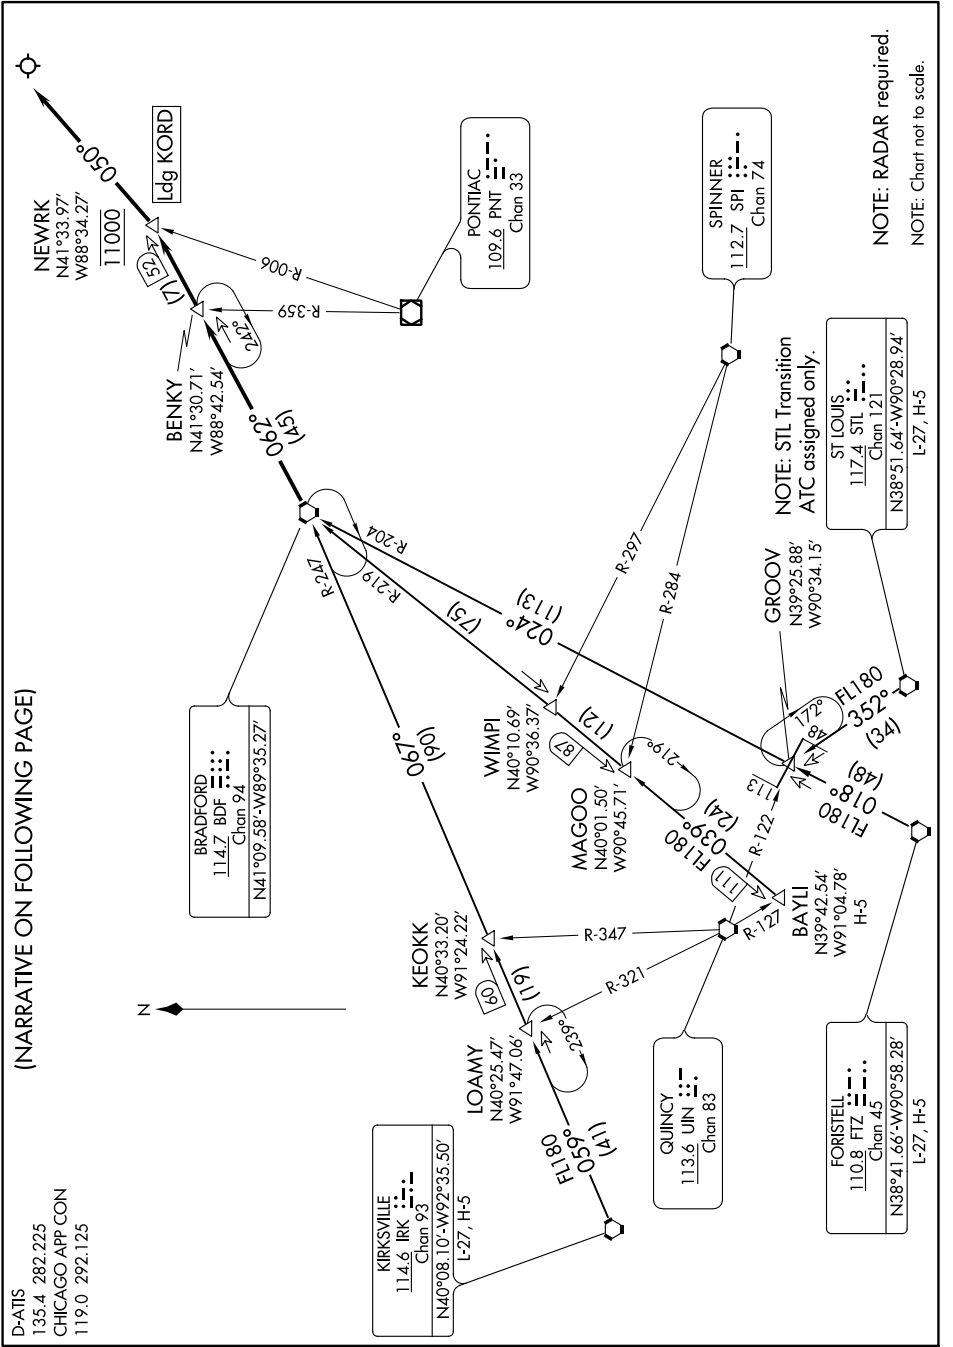

# BRADFORD SEVEN ARRIVAL

AL-166 (FAA)

CHICAGO O'HARE INTL (ORD)

CHICAGO, ILLINOIS

EC-3, 16 JUL 2020 to 13 AUG 2020

(NARRATIVE ON FOLLOWING PAGE)

D-ATIS  
135.4 282.225  
CHICAGO APP CON  
119.0 292.125

# BRADFORD SEVEN ARRIVAL

(BDF.BDF7) 19JUL18

CHICAGO, ILLINOIS

CHICAGO O'HARE INTL (ORD)

EC-3, 16 JUL 2020 to 13 AUG 2020