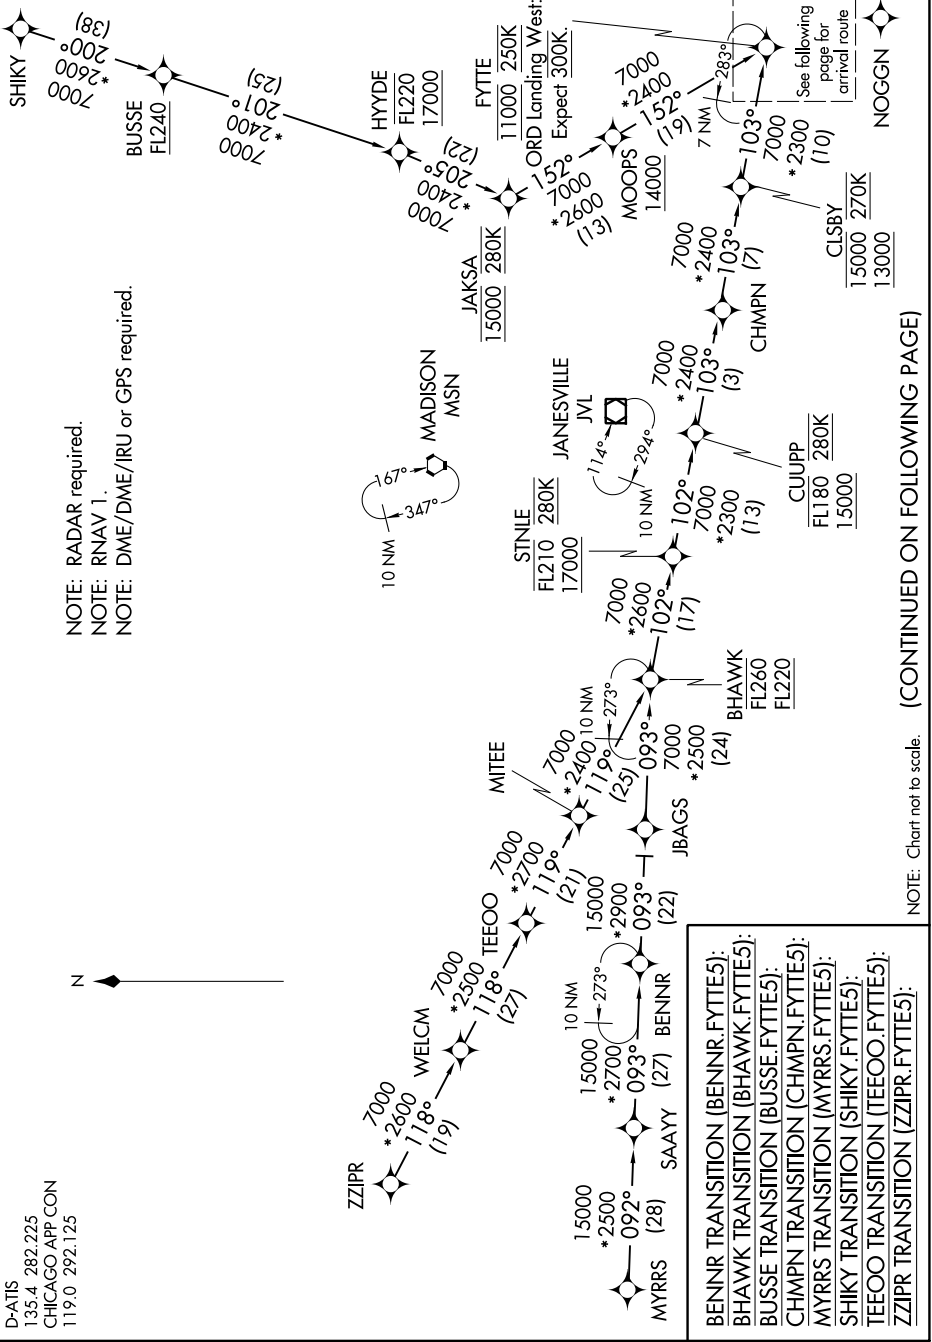

FYTTE FIVE ARRIVAL (RNAV) Transition Routes

EC-3, 16 JUL 2020 to 13 AUG 2020

D-ATIS
135.4 282.225
CHICAGO APP CON
119.0 292.125

NOTE: RADAR required.
NOTE: RNAV 1.
NOTE: DME/DME/IRU or GPS required.

- BENNR TRANSITION (BENNR.FYTTE5);
- BHAWK TRANSITION (BHAWK.FYTTE5);
- BUSSE TRANSITION (BUSSE.FYTTE5);
- CHMPN TRANSITION (CHMPN.FYTTE5);
- MYRRS TRANSITION (MYRRS.FYTTE5);
- SHIKY TRANSITION (SHIKY.FYTTE5);
- TEEOO TRANSITION (TEEOO.FYTTE5);
- ZZIPR TRANSITION (ZZIPR.FYTTE5);

NOTE: Chart not to scale. (CONTINUED ON FOLLOWING PAGE)

EC-3, 16 JUL 2020 to 13 AUG 2020