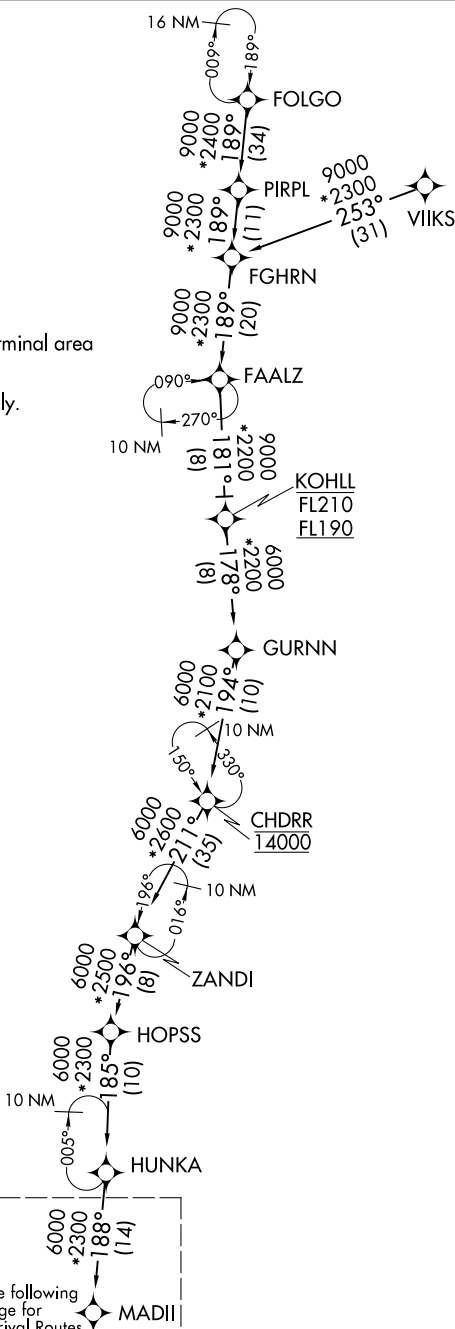

MADII FIVE ARRIVAL (RNAV) Transition Routes

CHICAGO O'HARE INTL (ORD)
CHICAGO, ILLINOIS

D-ATIS
135.4 282.225
CHICAGO APP CON
119.0 292.125

- NOTE: RADAR required.
- NOTE: RNAV 1.
- NOTE: DME/DME/IRU or GPS required.
- NOTE: ZANDI Enroute transition: For Milwaukee terminal area departures only.
- NOTE: FOLGO Enroute transition: ATC assigned only.

- CHDRR TRANSITION (CHDRR.MADII5);
- FAALZ TRANSITION (FAALZ.MADII5);
- FGHRN TRANSITION (FGHRN.MADII5);
- FOLGO TRANSITION (FOLGO.MADII5);
- KOHLL TRANSITION (KOHLL.MADII5);
- PIRPL TRANSITION (PIRPL.MADII5);
- VIIKS TRANSITION (VIIKS.MADII5);
- ZANDI TRANSITION (ZANDI.MADII5);

(CONTINUED ON FOLLOWING PAGE)

NOTE: Chart not to scale.

See following page for Arrival Routes.
MADII

EC-3, 16 JUL 2020 to 13 AUG 2020

EC-3, 16 JUL 2020 to 13 AUG 2020