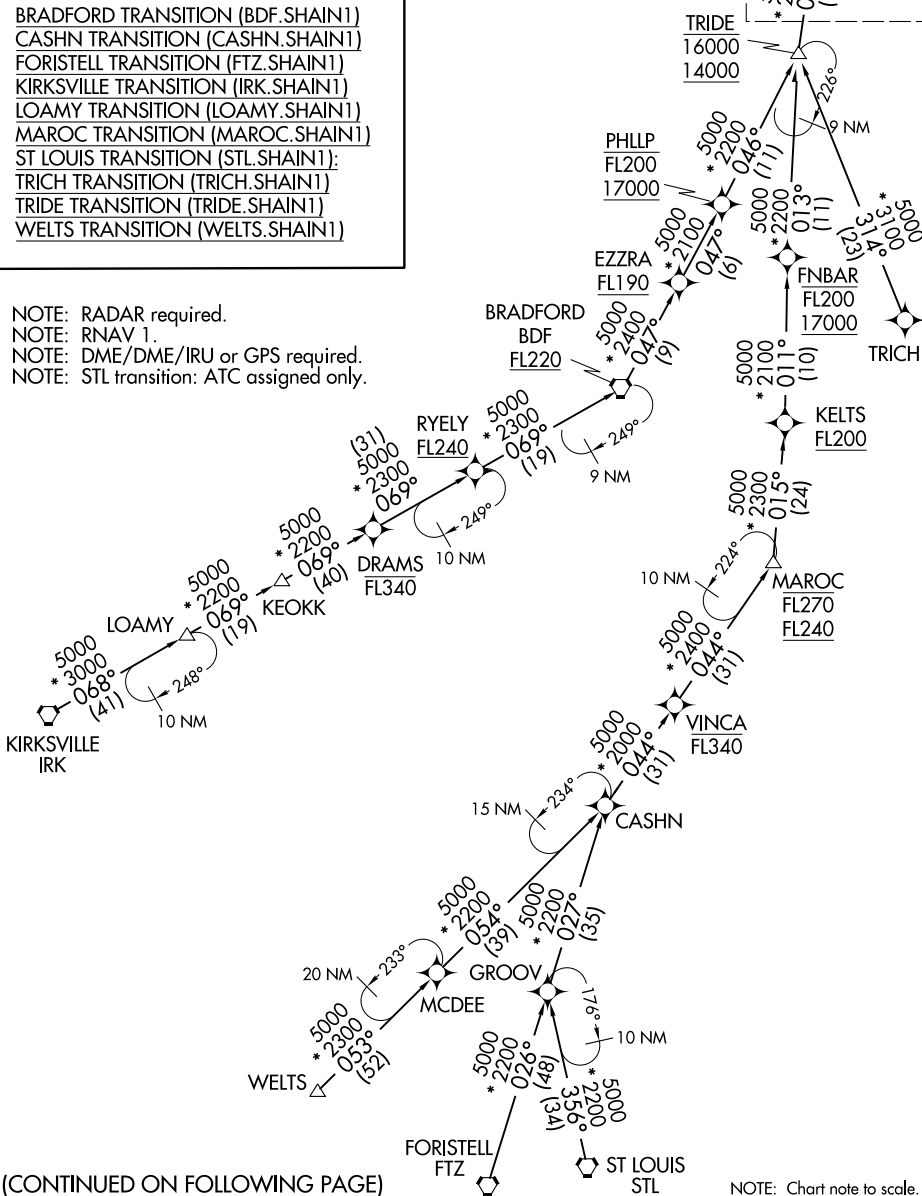

# SHAIN ONE ARRIVAL (RNAV) Transition Routes

D-ATIS  
135.4 282.225  
CHICAGO APP CON  
119.0 292.125

See following page for Arrival Routes

SHAIN  
12000

- BRADFORD TRANSITION (BDF.SHAIN1)
- CASHN TRANSITION (CASHN.SHAIN1)
- FORISTELL TRANSITION (FTZ.SHAIN1)
- KIRKSVILLE TRANSITION (IRK.SHAIN1)
- LOAMY TRANSITION (LOAMY.SHAIN1)
- MAROC TRANSITION (MAROC.SHAIN1)
- ST LOUIS TRANSITION (STL.SHAIN1):
- TRICH TRANSITION (TRICH.SHAIN1)
- TRIDE TRANSITION (TRIDE.SHAIN1)
- WELTS TRANSITION (WELTS.SHAIN1)

NOTE: RADAR required.  
 NOTE: RNAV 1.  
 NOTE: DME/DME/IRU or GPS required.  
 NOTE: STL transition: ATC assigned only.

EC-3, 16 JUL 2020 to 13 AUG 2020

EC-3, 16 JUL 2020 to 13 AUG 2020

(CONTINUED ON FOLLOWING PAGE)

NOTE: Chart note to scale.

# SHAIN ONE ARRIVAL (RNAV) Transition Routes