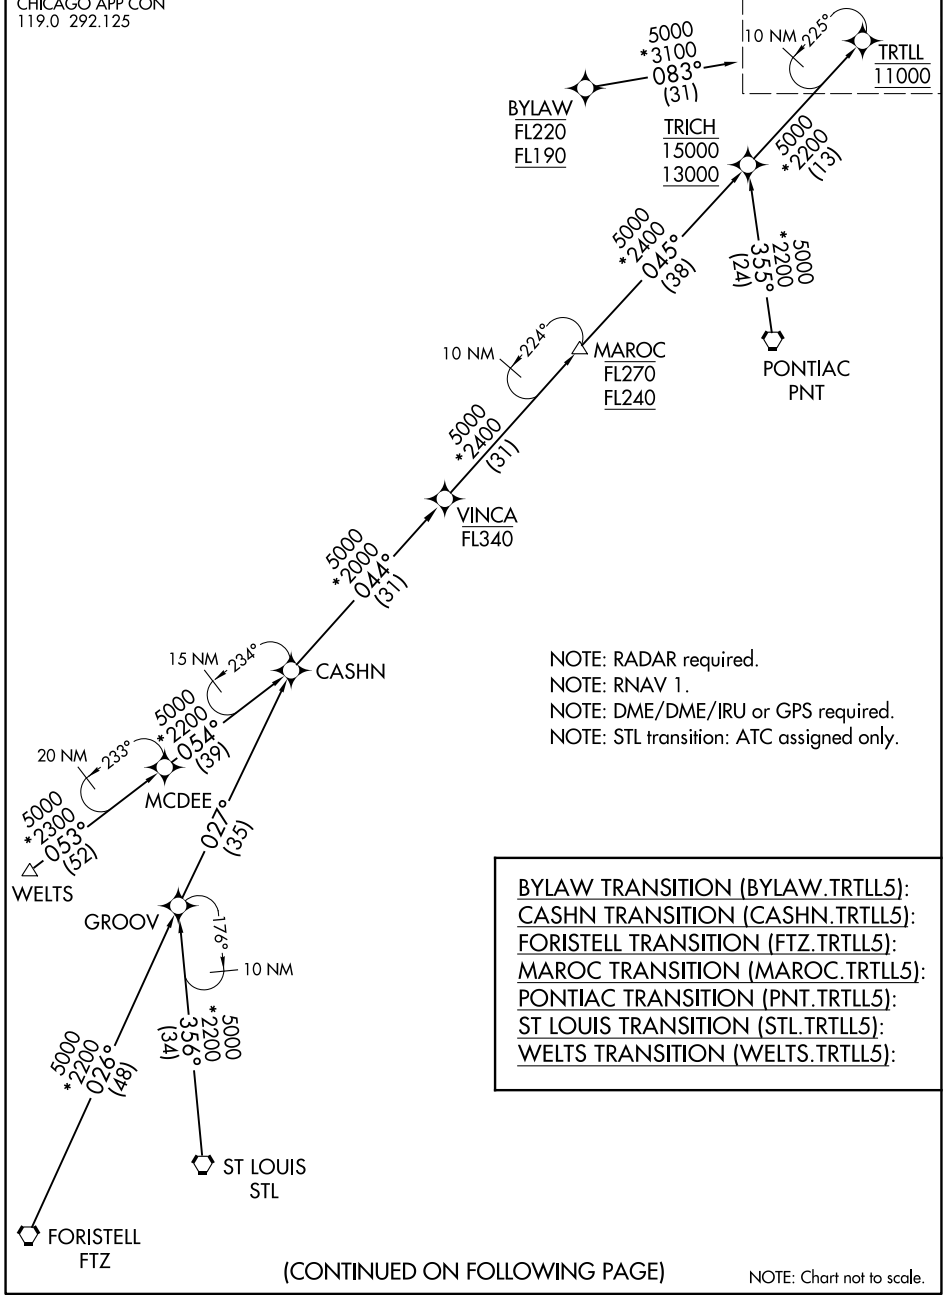

TRTLL FIVE ARRIVAL (RNAV) Transition Routes

CHICAGO O'HARE INTL (ORD)  
CHICAGO, ILLINOIS

D-ATIS  
135.4 282.225  
CHICAGO APP CON  
119.0 292.125

See following page for  
Arrival Routes

EC-3, 16 JUL 2020 to 13 AUG 2020

EC-3, 16 JUL 2020 to 13 AUG 2020

(CONTINUED ON FOLLOWING PAGE)

NOTE: Chart not to scale.

TRTLL FIVE ARRIVAL (RNAV) Transition Routes

CHICAGO, ILLINOIS  
CHICAGO O'HARE INTL (ORD)