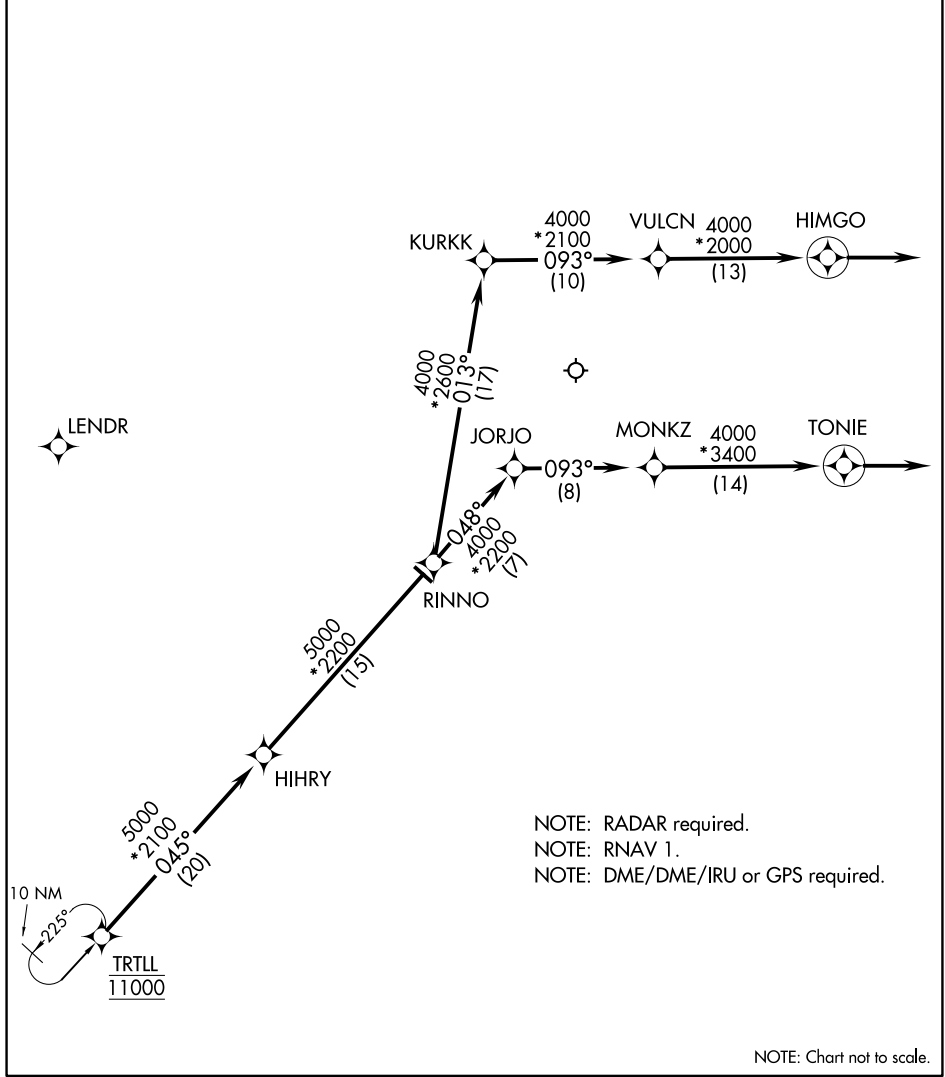

TRTLL FIVE ARRIVAL (RNAV) Arrival Routes

ARRIVAL ROUTE DESCRIPTION

From TRTLL on track 045° to HIHRY, then on track 045° to RINNO.

LANDING RWY 27R: From RINNO on track 013° to KURKK, then on track 093° to VULCN, then on track 093° to HIMGO, then on track 093°. Expect RADAR vectors to final approach course.

LANDING RWYS 4L/R, 9L/R, 10L/C/R, 22L/R, 27L, 28L/C/R: From RINNO on track 048° to JORJO, then on track 093° to MONKZ, then on track 093° to TONIE, then on track 093°. Expect RADAR vectors to final approach course.

D-ATIS
135.4 282.225
CHICAGO APP CON
119.0 292.125

EC-3, 16 JUL 2020 to 13 AUG 2020

EC-3, 16 JUL 2020 to 13 AUG 2020

TRTLL FIVE ARRIVAL (RNAV) Arrival Routes