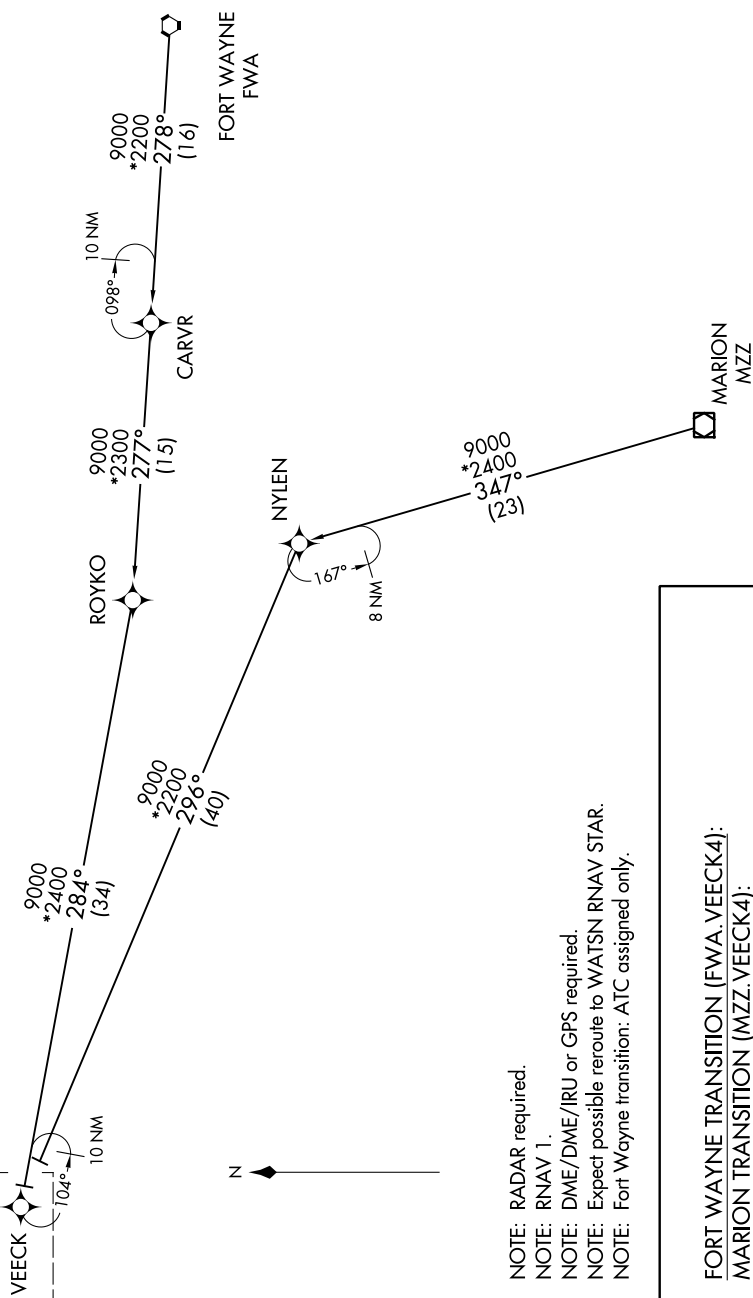

VEECK FOUR ARRIVAL (RNAV) Transition Routes

D-ATIS
135.4 282.225
CHICAGO APP CON
119.0 292.125

(CONTINUED ON FOLLOWING PAGE)

See following
page for
Arrival Route.

- NOTE: RADAR required.
- NOTE: RNAV 1.
- NOTE: DME/DME/IRU or GPS required.
- NOTE: Expect possible reroute to WATSN RNAV STAR.
- NOTE: Fort Wayne transition: ATC assigned only.

FORT WAYNE TRANSITION (FWA.VEECK4):
MARION TRANSITION (MZZ.VEECK4):

NOTE: Chart not to scale.