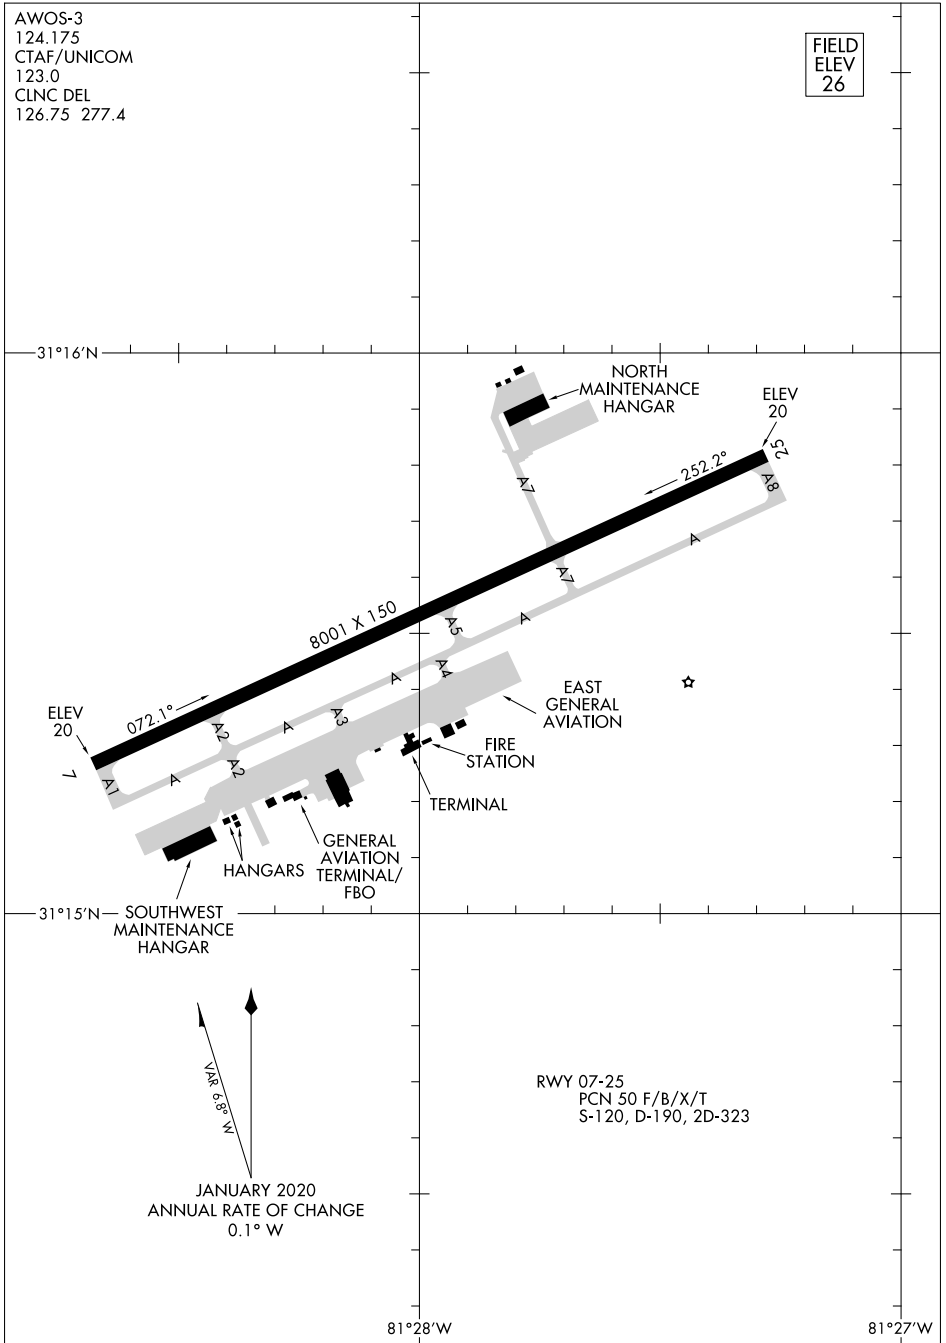

20086

# AIRPORT DIAGRAM

BRUNSWICK GOLDEN ISLES (BQK)

BRUNSWICK, GEORGIA

AL-167 (FAA)

AWOS-3  
124.175  
CTAF/UNICOM  
123.0  
CLNC DEL  
126.75 277.4

FIELD  
ELEV  
26

SE-4, 16 JUL 2020 to 13 AUG 2020

SE-4, 16 JUL 2020 to 13 AUG 2020

# AIRPORT DIAGRAM

20086

BRUNSWICK, GEORGIA

BRUNSWICK GOLDEN ISLES (BQK)