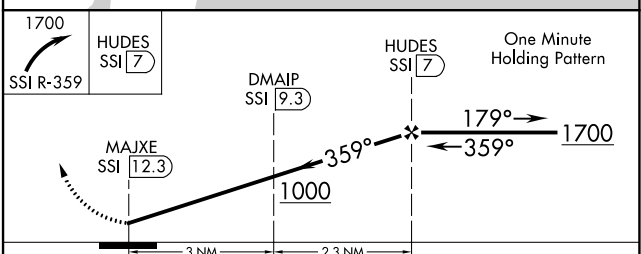

VORTAC SSI 109.8 Chan 35	APP CRS 359°	Rwy Idg TDZE Apt Elev	N/A N/A 26

VOR/DME-B
BRUNSWICK GOLDEN ISLES (BQK)

⚠ When local altimeter setting not received, use St Simons Island altimeter setting and increase all MDA 20 feet.

⚠ MISSED APPROACH: Climbing right turn to 1700 via SSI VORTAC R-359 to HUDES/7 DME and hold.

AWOS-3 124.175	JACKSONVILLE CENTER 126.75 277.4	CLNC DEL 126.75 277.4	UNICOM 123.0 (CTAF) 0

CATEGORY	A	B	C	D
CIRCLING	540-1	514 (600-1)	540-1½ 514 (600-1½)	580-2 554 (600-2)

SE-4, 16 JUL 2020 to 13 AUG 2020

SE-4, 16 JUL 2020 to 13 AUG 2020