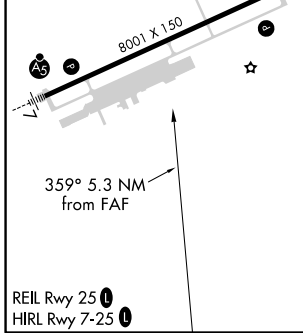

VORTAC SSI 109.8 Chan 35	APP CRS 359°	Rwy Idg TDZE Apt Elev	N/A N/A 26

VOR/DME-B
BRUNSWICK GOLDEN ISLES (BQK)

⚠ When local altimeter setting not received, use St Simons Island altimeter setting and increase all MDA 20 feet.

⚠ MISSED APPROACH: Climbing right turn to 1700 via SSI VORTAC R-359 to HUDES/7 DME and hold.

AWOS-3 124.175	JACKSONVILLE CENTER 126.75 277.4	CLNC DEL 126.75 277.4	UNICOM 123.0 (CTAF) 0

CATEGORY	A	B	C	D
CIRCLING	540-1	514 (600-1)	540-1½ 514 (600-1½)	580-2 554 (600-2)

SE-4, 16 JUL 2020 to 13 AUG 2020

SE-4, 16 JUL 2020 to 13 AUG 2020