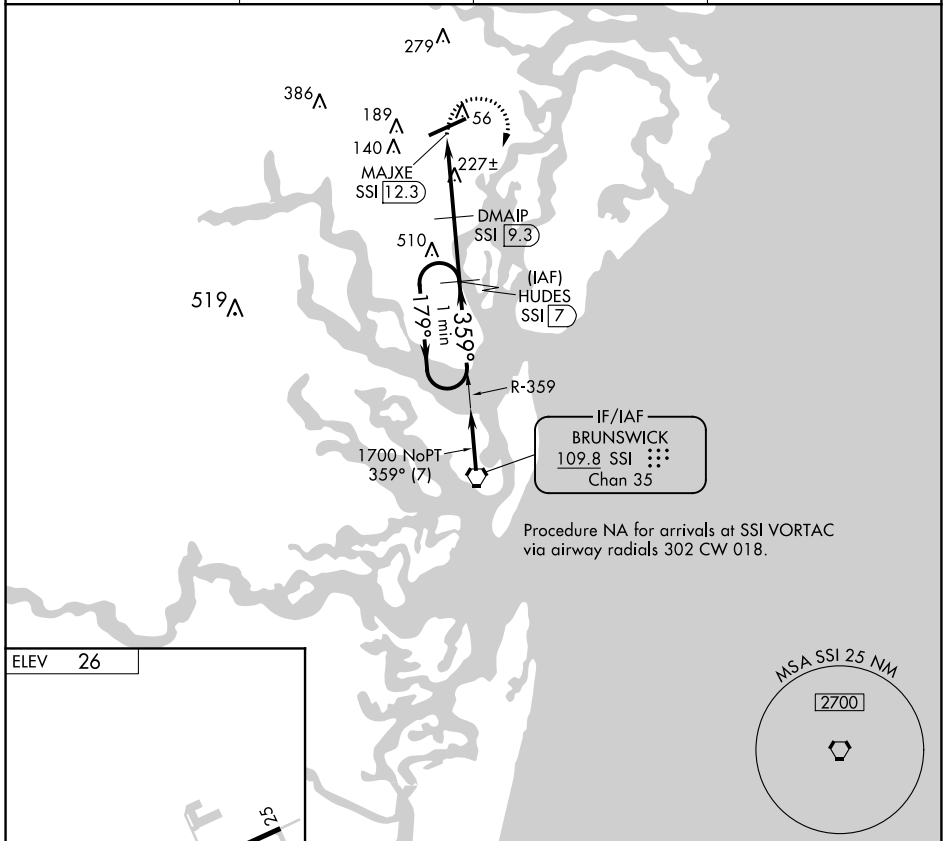

VORTAC SSI 109.8 Chan 35	APP CRS 359°	Rwy Idg TDZE Apt Elev	N/A N/A 26

VOR/DME-B
BRUNSWICK GOLDEN ISLES (BQK)

⚠ When local altimeter setting not received, use St Simons Island altimeter setting and increase all MDA 20 feet.

⚠ MISSED APPROACH: Climbing right turn to 1700 via SSI VORTAC R-359 to HUDES/7 DME and hold.

AWOS-3 124.175	JACKSONVILLE CENTER 126.75 277.4	CLNC DEL 126.75 277.4	UNICOM 123.0 (CTAF) 0

CATEGORY	A	B	C	D
CIRCLING	540-1	514 (600-1)	540-1½ 514 (600-1½)	580-2 554 (600-2)

SE-4, 16 JUL 2020 to 13 AUG 2020

SE-4, 16 JUL 2020 to 13 AUG 2020