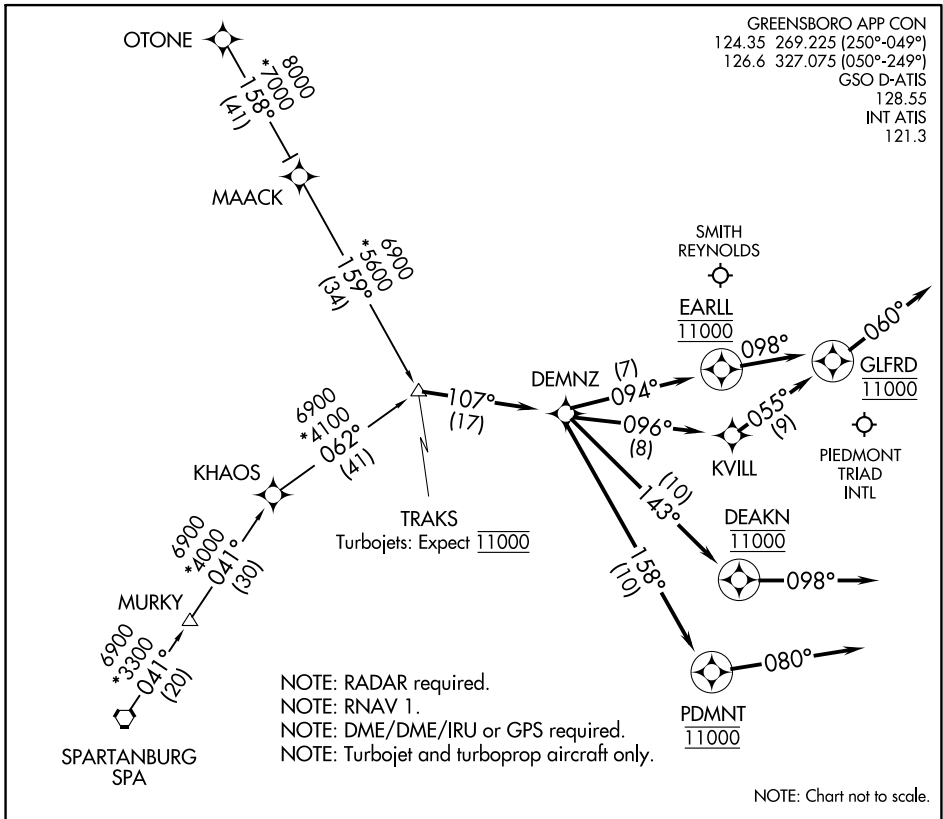

# TRAKS THREE ARRIVAL (RNAV)

GREENSBORO, NORTH CAROLINA

SE-2, 16 JUL 2020 to 13 AUG 2020

SE-2, 16 JUL 2020 to 13 AUG 2020

## ARRIVAL ROUTE DESCRIPTION

OTONE TRANSITION (OTONE.TRAKS3)

SPARTANBURG TRANSITION (SPA.TRAKS3)

GSO: From TRAKS on track 107° to DEMNZ.

LANDING RUNWAY 05L: From DEMNZ on track 143° to cross DEAKN at 11000, then on heading 098°. Expect RADAR vectors to final approach course.

LANDING RUNWAY 05R: From DEMNZ on track 158° to cross PDMNT at 11000, then on heading 080°. Expect RADAR vectors to final approach course.

LANDING RUNWAYS 14/32: From DEMNZ on track 094° to cross EARLL at 11000, then on heading 098°. Expect RADAR vectors to final approach course.

LANDING RUNWAYS 23L/R: From DEMNZ on track 096° to KVILL, then on track 055° to cross GLFRD at 11000, then on heading 060°. Expect RADAR vectors to final approach course.

LANDING INT: From TRAKS on track 107° to DEMNZ, then on track 143° to cross DEAKN at 11000, then on heading 098°. Expect RADAR vectors to final approach course.