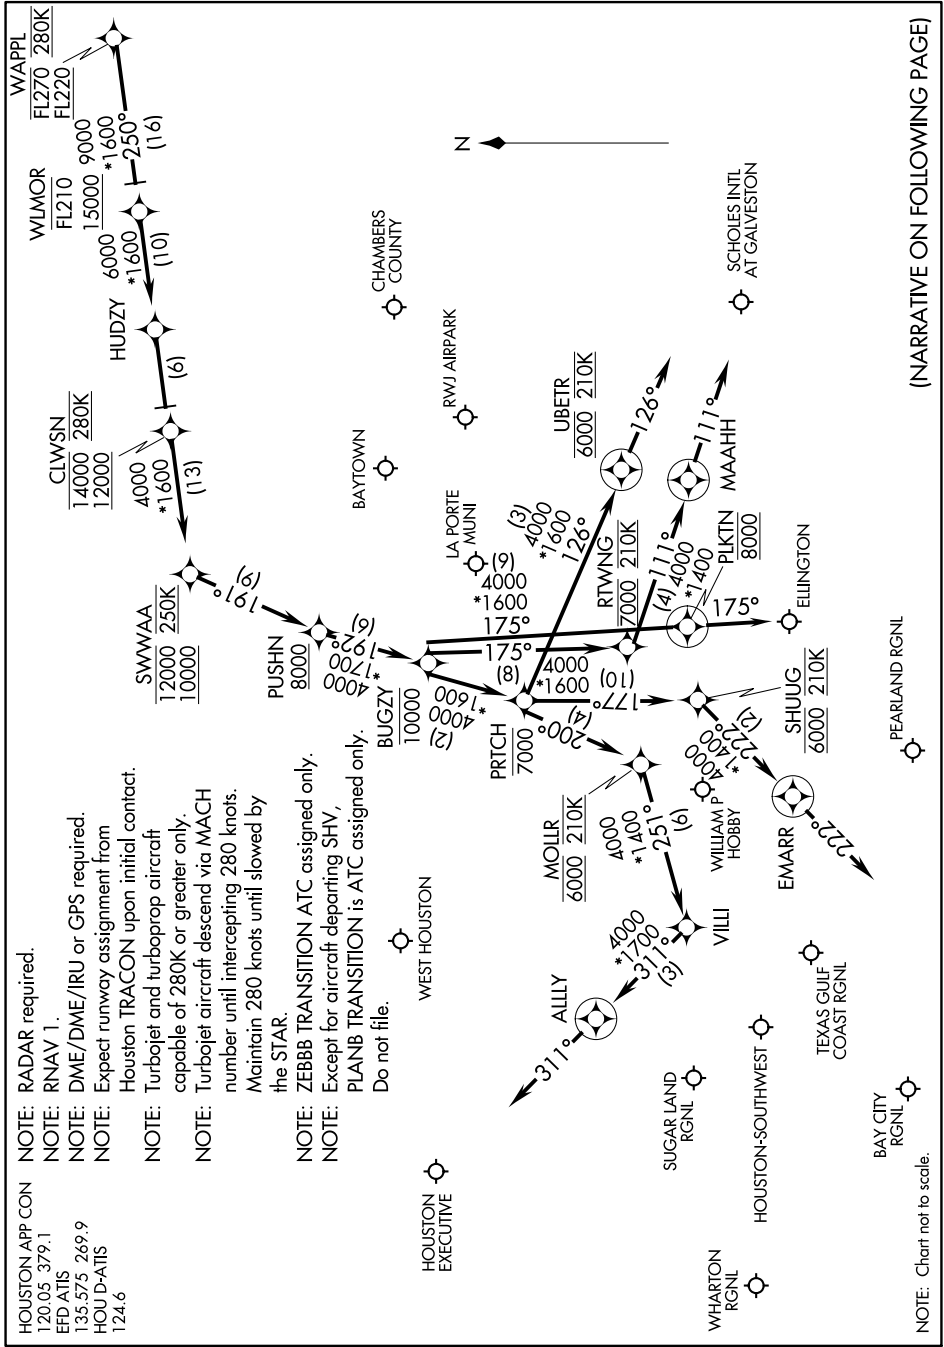

WAPPL FIVE ARRIVAL (RNAV) Arrival Routes

SC-5, 16 JUL 2020 to 13 AUG 2020

(NARRATIVE ON FOLLOWING PAGE)

SC-5, 16 JUL 2020 to 13 AUG 2020

WAPPL FIVE ARRIVAL (RNAV) Arrival Routes

NOTE: Chart not to scale.