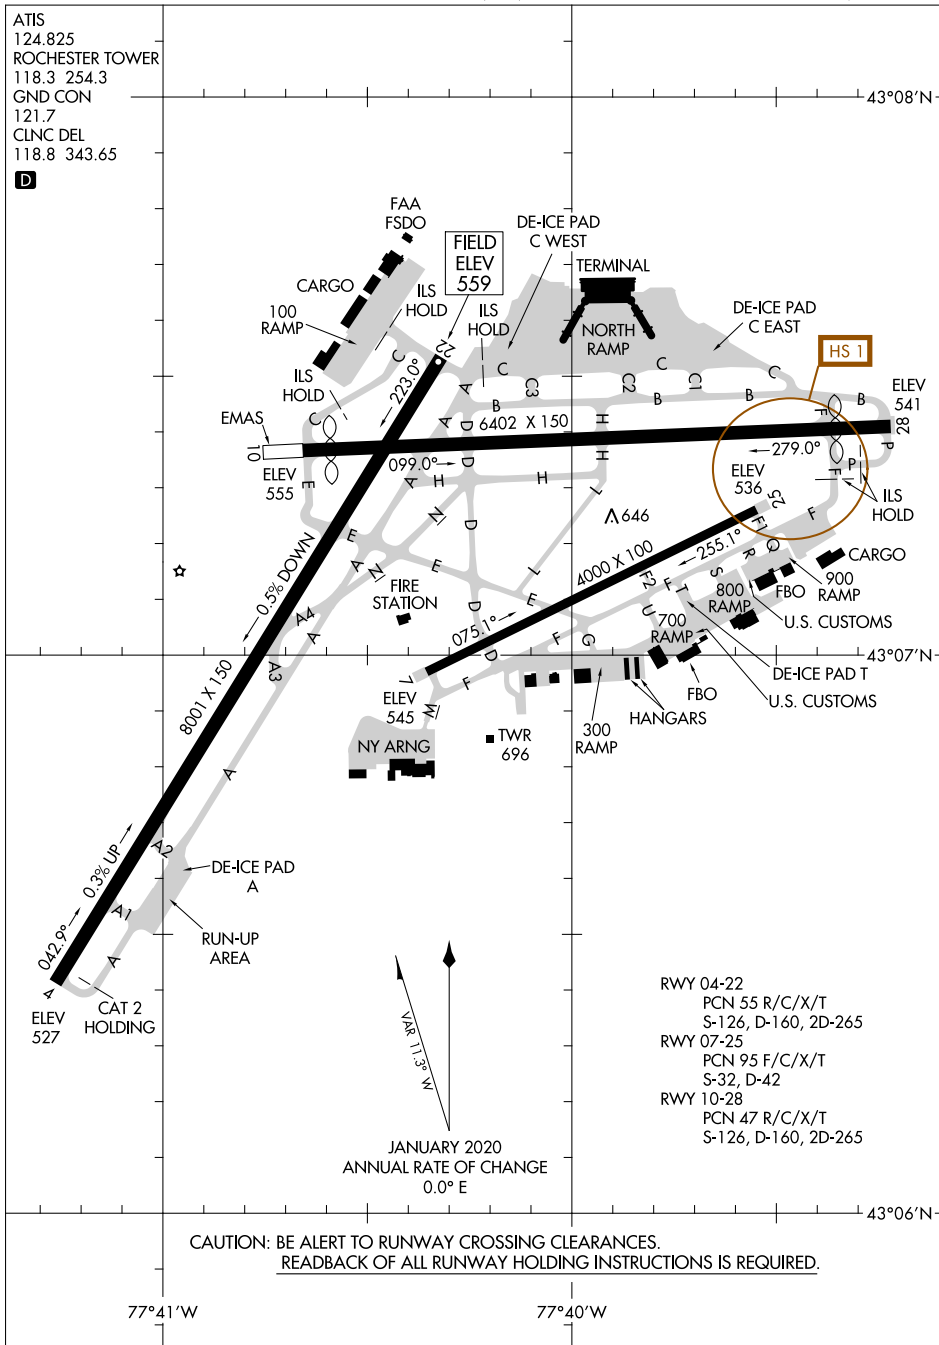

AIRPORT DIAGRAM

AL-351 (FAA)

GREATER ROCHESTER INTL (ROC)
ROCHESTER, NEW YORK

ATIS
124.825
ROCHESTER TOWER
118.3 254.3
GND CON
121.7
CLNC DEL
118.8 343.65

NE-2, 16 JUL 2020 to 13 AUG 2020

NE-2, 16 JUL 2020 to 13 AUG 2020