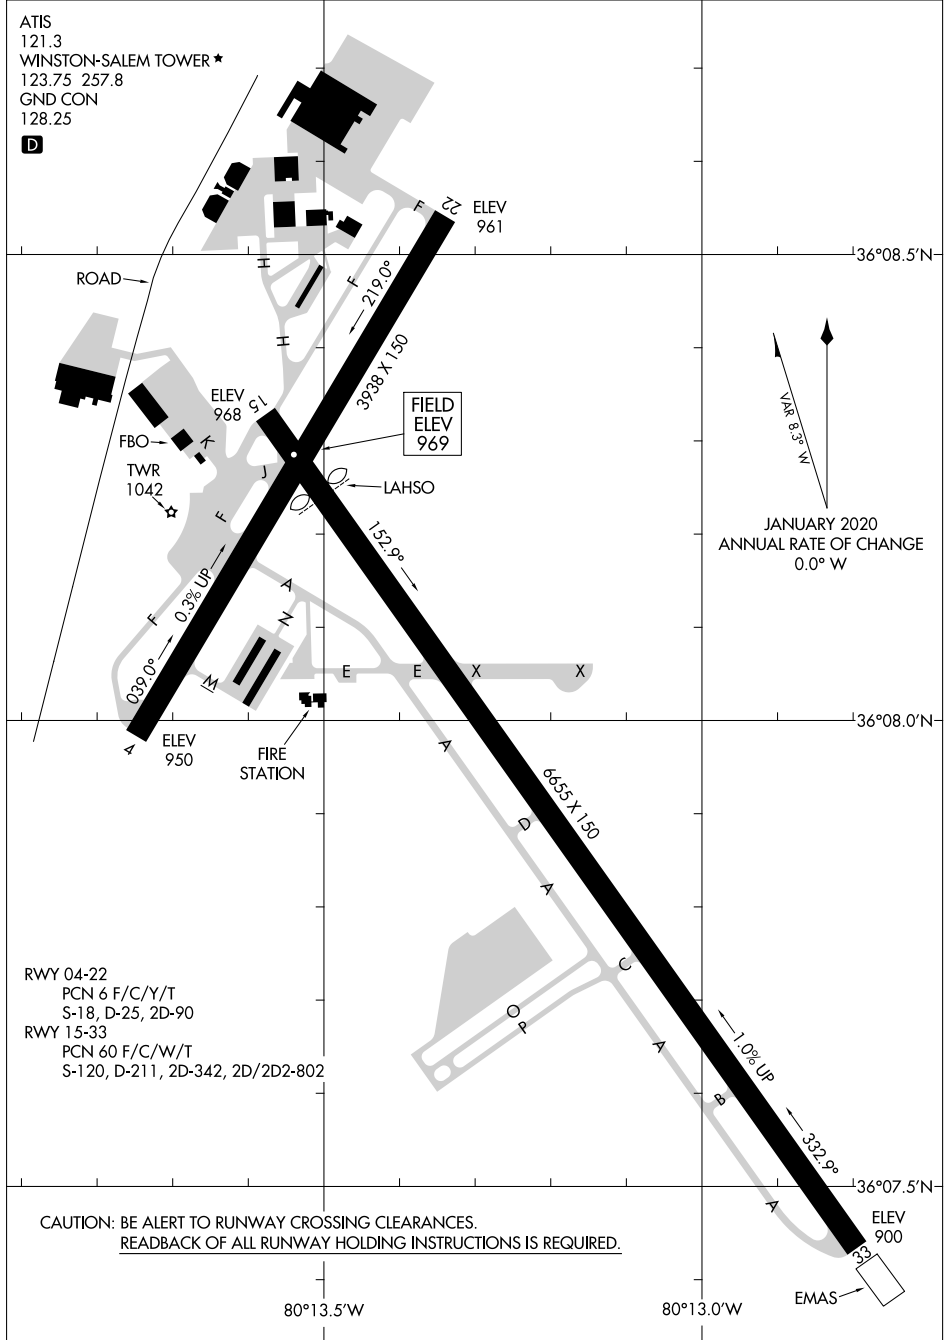

20086  
**AIRPORT DIAGRAM**

AL-463 (FAA)

**SMITH REYNOLDS (INT)**  
WINSTON SALEM, NORTH CAROLINA

SE-2, 16 JUL 2020 to 13 AUG 2020

SE-2, 16 JUL 2020 to 13 AUG 2020

▲  
348.3° M  
JANUARY 2020  
ANNUAL RATE OF CHANGE  
0.0° W

CAUTION: BE ALERT TO RUNWAY CROSSING CLEARANCES.  
READBACK OF ALL RUNWAY HOLDING INSTRUCTIONS IS REQUIRED.

**AIRPORT DIAGRAM**  
20086

WINSTON SALEM, NORTH CAROLINA  
**SMITH REYNOLDS (INT)**