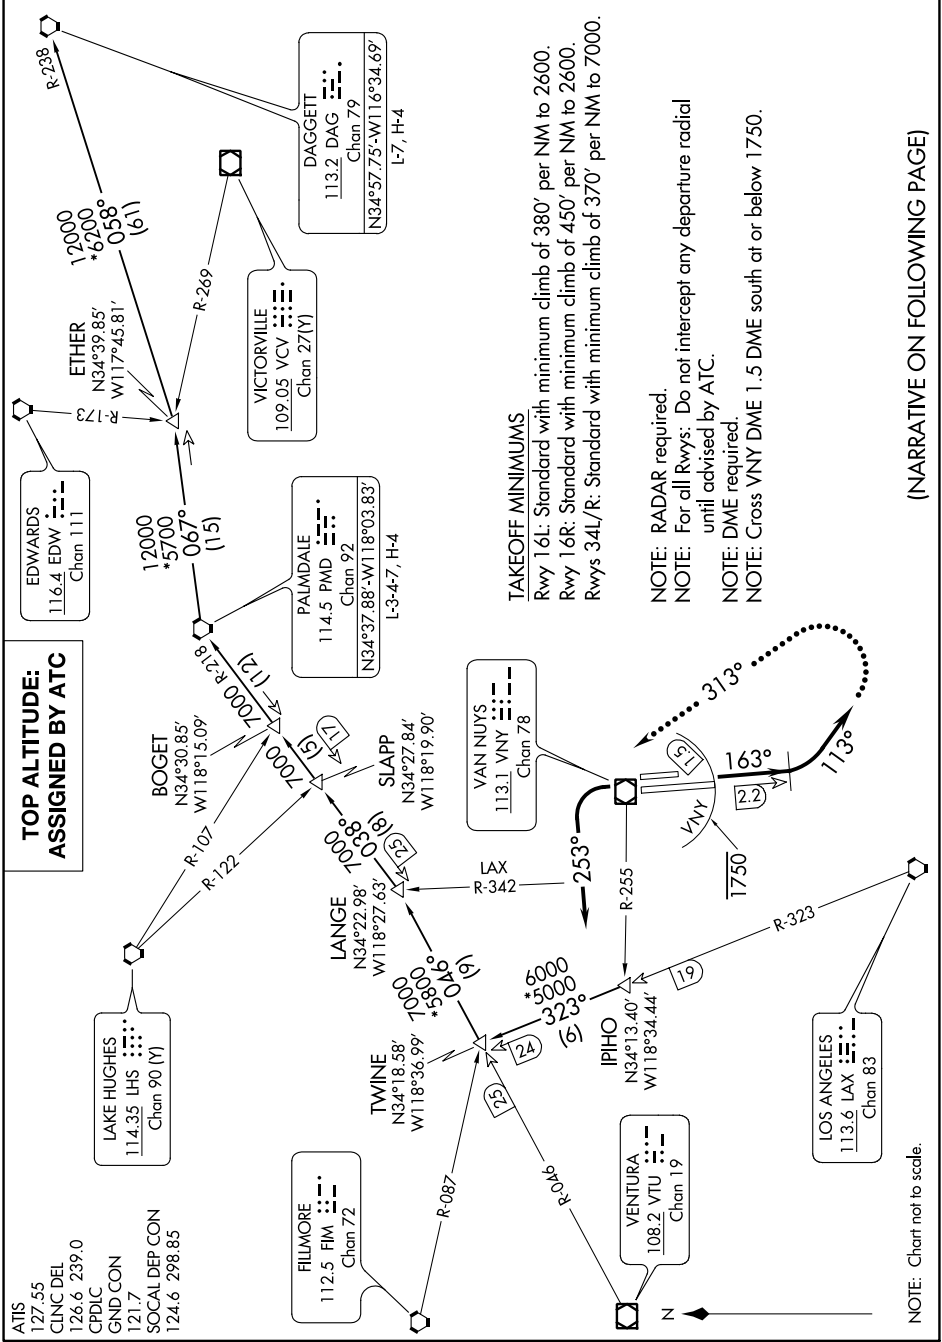

NEWHALL ONE DEPARTURE

SW-3, 16 JUL 2020 to 13 AUG 2020

(NARRATIVE ON FOLLOWING PAGE)

SW-3, 16 JUL 2020 to 13 AUG 2020

NEWHALL ONE DEPARTURE

NOTE: Chart not to scale.