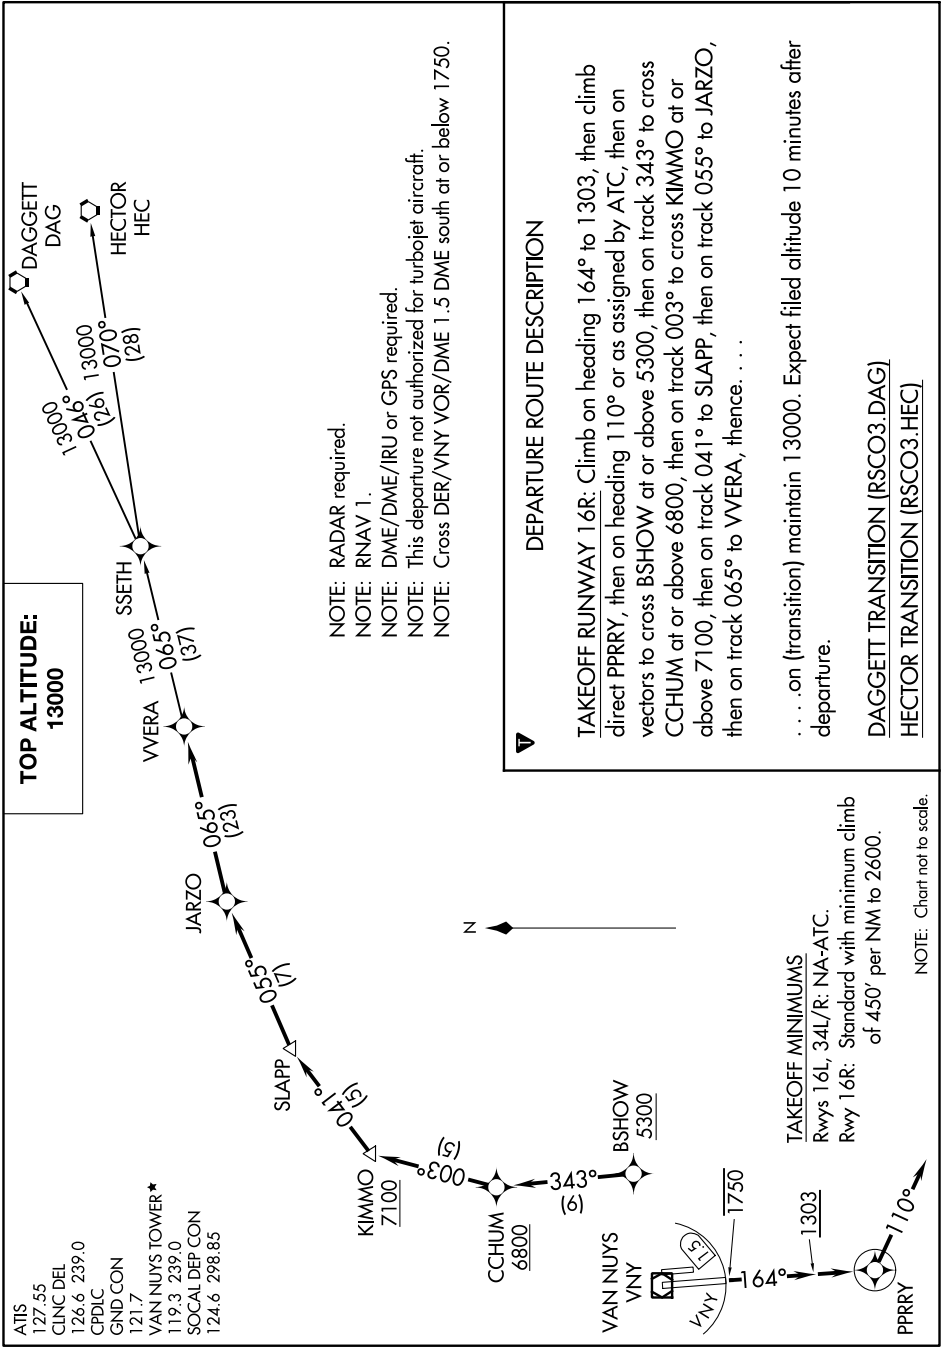

ROSCOE THREE DEPARTURE (RNAV)

AL-552 (FAA)

VAN NUYS (VNY)
VAN NUYS, CALIFORNIA

SW-3, 16 JUL 2020 to 13 AUG 2020

ROSCOE THREE DEPARTURE (RNAV)

(RSCO3.VERA) 05DEC19

VAN NUYS, CALIFORNIA
VAN NUYS (VNY)

SW-3, 16 JUL 2020 to 13 AUG 2020

- ATIS 127.55
- CLNC DEL 126.6 239.0
- CPDLC 126.6 239.0
- GND CON 121.7
- VAN NUYS TOWER* 119.3 239.0
- SOCAL DEP CON 124.6 298.85

TAKEOFF MINIMUMS
Rwys 16L, 34L/R: NA-ATC.
Rwy 16R: Standard with minimum climb of 450' per NM to 2600.

NOTE: Chart not to scale.