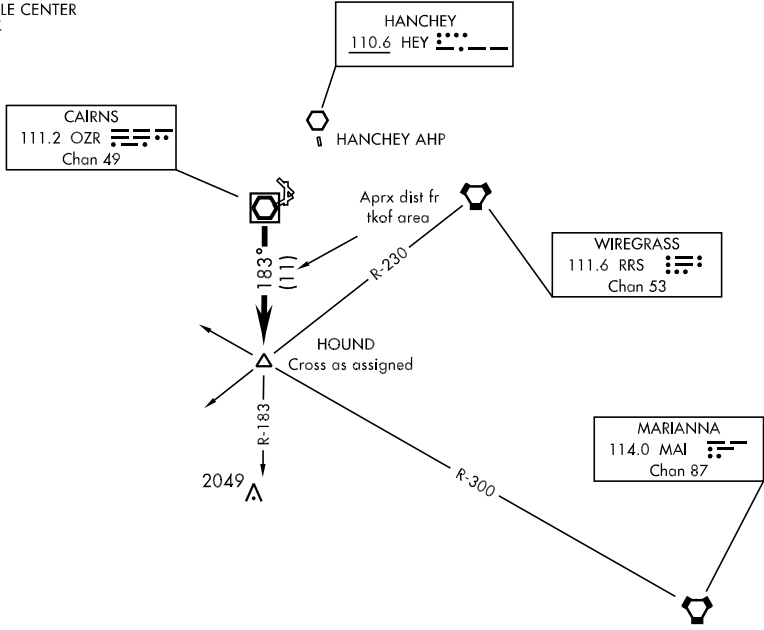

HOUND-TWO DEPARTURE (HOUND2•HOUND)

SL-577 [USA]

ATIS 111.2 316.15
 CLNC DEL
 118.075 380.1
 GND CON
 121.9 288.25
 CAIRNS TOWER ★
 135.2 (CTAF) 248.55
 DEP CON
 133.75 270.35
 JACKSONVILLE CENTER
 120.2 346.4

SE-4, 16 JUL 2020 to 13 AUG 2020

SE-4, 16 JUL 2020 to 13 AUG 2020

DEPARTURE ROUTE DESCRIPTION

TAKE-OFF RWY 6, 18 or 36: Climbing right turn heading 205°
TAKE-OFF RWY 24: Climbing left turn heading 120°
TAKE-OFF PAD C OR G: Climb heading 178° to 1000, then right turn heading 205°
 Maintain 2000, expect clearance to requested altitude/flight level ten (10) minutes after departure.
 intercept OZR VOR/DME R-183 to HOUND INT.

HOUND-TWO DEPARTURE (HOUND2•HOUND)