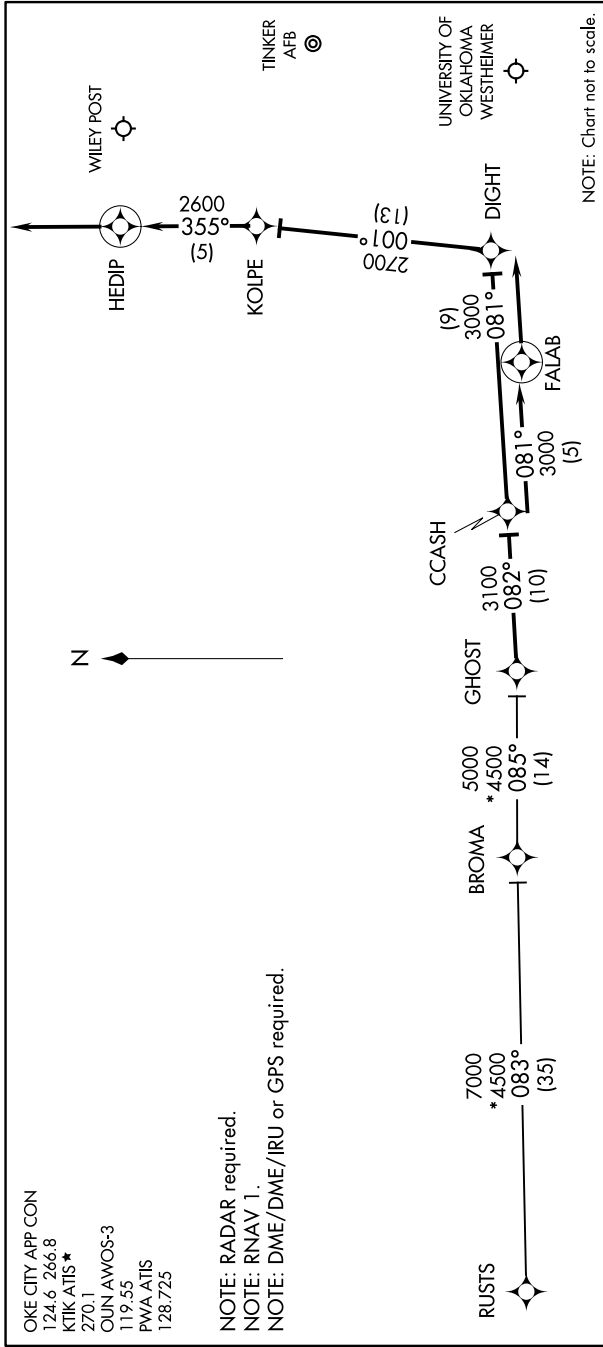

CCASH ONE ARRIVAL (RNAV)

OKLAHOMA CITY, OKLAHOMA

SC-1, 16 JUL 2020 to 13 AUG 2020

NOTE: Chart not to scale.

ARRIVAL ROUTE DESCRIPTION

BROMA TRANSITION (BROMA.CCASH1):
RUSTS TRANSITION (RUSTS.CCASH1):

From GHOST on track 082° to CCASH.

LANDING OUN/KTIK: From CCASH on track 081° to FALAB, then on track 081°. Expect radar vectors to final approach course.

LANDING PWA RW17L: From CCASH on track 081° to DIGHT, then on track 001° to KOLPE, then on track 355° to HEDIP, then on track 355°. Expect radar vectors to final approach course.

LANDING PWA RW35R: From CCASH on track 081° to FALAB, then on track 081°. Expect radar vectors to final approach course.

CCASH ONE ARRIVAL (RNAV)

OKLAHOMA CITY, OKLAHOMA

SC-1, 16 JUL 2020 to 13 AUG 2020