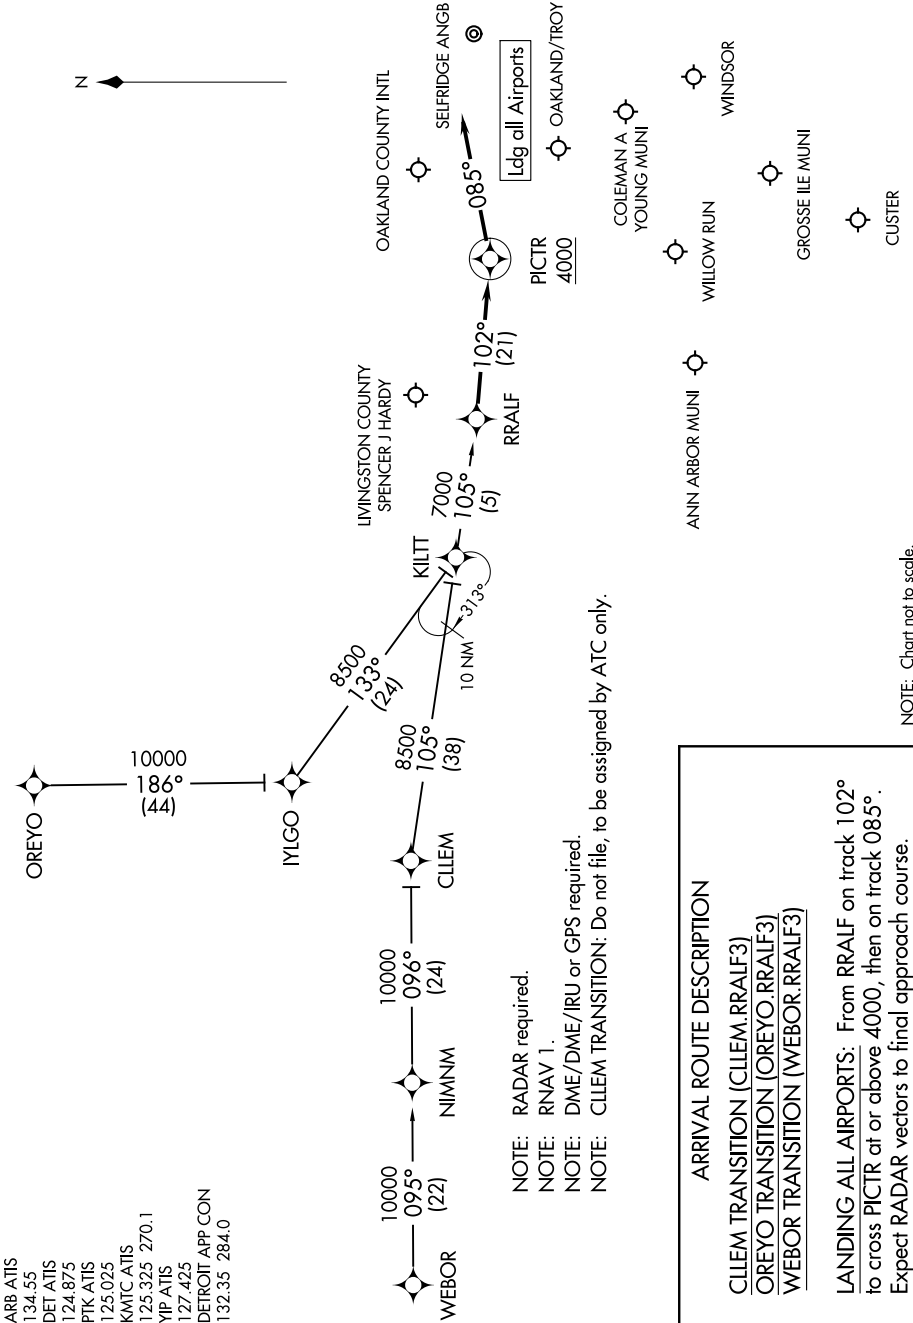

EC-1, 16 JUL 2020 to 13 AUG 2020

**ARRIVAL ROUTE DESCRIPTION**

CLEEM TRANSITION (CLEEM.RRALF3)  
OREYO TRANSITION (OREYO.RRALF3)  
WEBOR TRANSITION (WEBOR.RRALF3)

**LANDING ALL AIRPORTS:** From RRALF on track 102° to cross PICTR at or above 4000, then on track 085°. Expect RADAR vectors to final approach course.

NOTE: Chart not to scale.

EC-1, 16 JUL 2020 to 13 AUG 2020