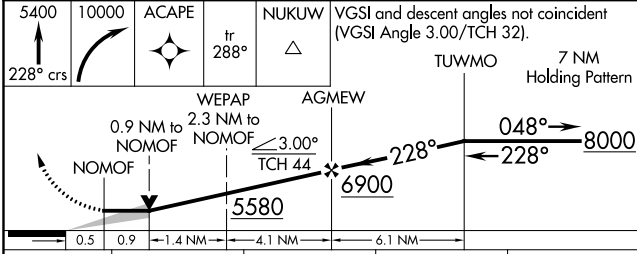

WAAS CH 48824 W22A	APP CRS 228°	Rwy Idg TDZE 4652 Apt Elev 4659	5701
--	------------------------	---	-------------

RNAV (GPS) RWY 22

MISSION FIELD (LVM)

<p>▽ ▲</p> <p>DME/DME RNP-0.3 NA. Circling Rws 8-26 and 13-21 NA at night.</p>	<p>MISSED APPROACH: Climb to 5400 on 228° course then climbing right turn to 10000 direct ACAPE and on track 288° to NUKUW and hold.</p>
--	--

ASOS 135.275	BIG SKY APP CON ★ 119.55 235.775	UNICOM 123.0 (CTAF) 0
------------------------	--	---------------------------------

ELEV 4659	TDZE 4652
------------------	------------------

CATEGORY	A	B	C	D
LP MDA	5260-1	608 (700-1)	5260-1 ³ / ₄	608 (700-1 ³ / ₄)
LNVA MDA	5360-1	708 (800-1)	5360-2	708 (800-2)
CIRCLING	5360-1 701 (800-1)	5380-1 721 (800-1)	5380-2 721 (800-2)	5600-3 941 (1000-3)