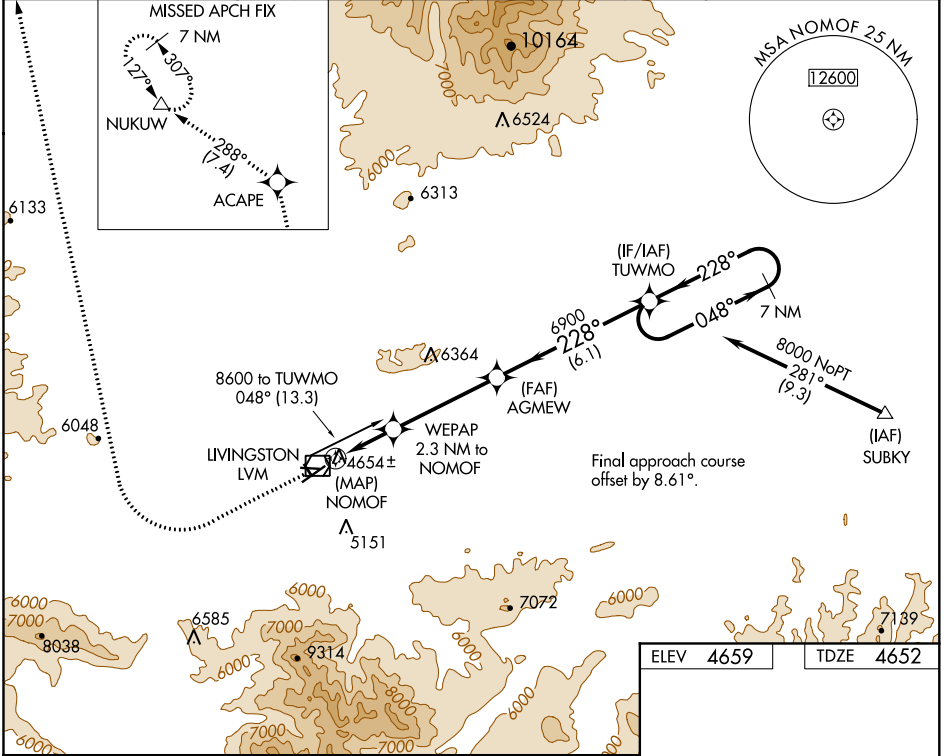

WAAS CH 48824 W22A	APP CRS 228°	Rwy Idg TDZE 4652 Apt Elev 4659	5701
--	------------------------	---	-------------

RNAV (GPS) RWY 22

MISSION FIELD (LVM)

<p>▽ ▲</p> <p>DME/DME RNP-0.3 NA. Circling Rws 8-26 and 13-21 NA at night.</p>	<p>MISSED APPROACH: Climb to 5400 on 228° course then climbing right turn to 10000 direct ACAPE and on track 288° to NUKUW and hold.</p>
--	--

ASOS 135.275	BIG SKY APP CON ★ 119.55 235.775	UNICOM 123.0 (CTAF) 0
------------------------	--	---------------------------------

ELEV 4659	TDZE 4652
------------------	------------------

CATEGORY	A	B	C	D
LP MDA	5260-1	608 (700-1)	5260-1 ³ / ₄	608 (700-1 ³ / ₄)
LNVA MDA	5360-1	708 (800-1)	5360-2	708 (800-2)
CIRCLING	5360-1 701 (800-1)	5380-1 721 (800-1)	5380-2 721 (800-2)	5600-3 941 (1000-3)

REIL Rwy 22
MIRL Rwy 4-22 0

NW-1, 16 JUL 2020 to 13 AUG 2020

NW-1, 16 JUL 2020 to 13 AUG 2020