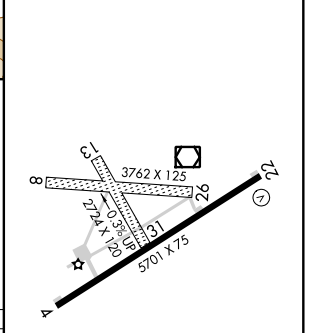

ELEV 4659	TDZE 4652