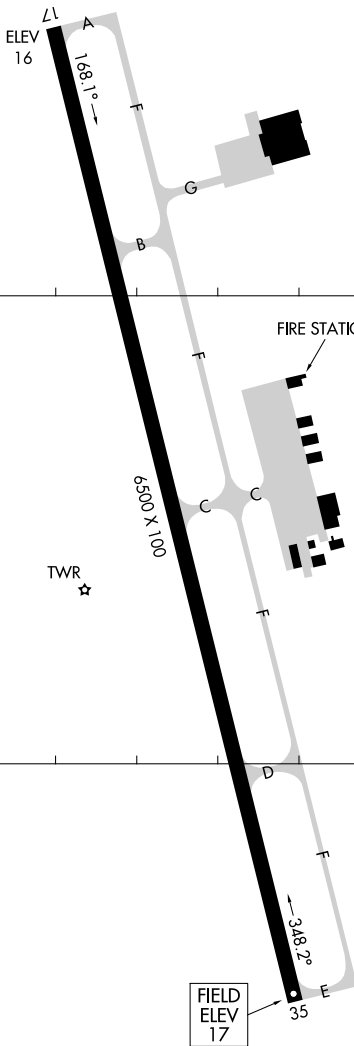

AIRPORT DIAGRAM

AL-5404 (FAA)

TRENT LOTT INTL (PQL)
PASCAGOULA, MISSISSIPPI

ATIS
 135.175
 TRENT LOTT TOWER ★
 118.575
 GND CON
 121.725
 CLNC DEL
 121.725

VAR 2.1° W
 JANUARY 2020
 ANNUAL RATE OF CHANGE
 0.1° W

30°28.0'N

30°27.5'N

88°32.0'W

88°31.5'W

CAUTION: BE ALERT TO RUNWAY CROSSING CLEARANCES.
 READBACK OF ALL RUNWAY HOLDING INSTRUCTIONS IS REQUIRED.

SC-4, 16 JUL 2020 to 13 AUG 2020

SC-4, 16 JUL 2020 to 13 AUG 2020

AIRPORT DIAGRAM

PASCAGOULA, MISSISSIPPI
TRENT LOTT INTL (PQL)