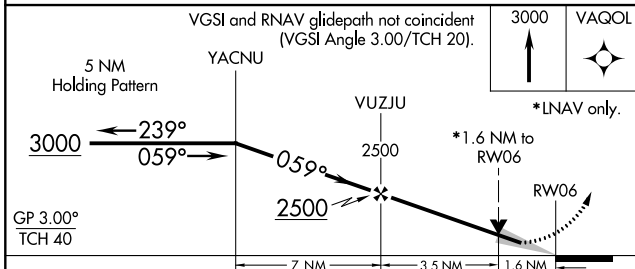

WAAS CH 77601 W06A	APP CRS 059°	Rwy Idg TDZE Apt Elev	3505 831 839
--	------------------------	-----------------------------	---

RNAV (GPS) RWY 6

ANN ARBOR MUNI (ARB)

RNP APCH.	MISSED APPROACH: Climb to 3000 direct VAQOL and hold.
<p>⚠ For uncompensated Baro-VNAV systems, LNAV/VNAV NA below -16°C or above 38°C. VDP and Baro-VNAV NA when using Willow Run altimeter setting. When local altimeter setting not received, use Willow Run altimeter setting and increase all DA/MDA 40 feet; increase LNAV Cats C and D visibility 1/8 SM.</p>	

ATIS 134.55	DETROIT APP CON 118.95 284.0	ANN ARBOR TOWER * 120.3 (CTAF) 0	GND CON 121.6	CLNC DEL 121.6	UNICOM 123.0
-----------------------	--	--	-------------------------	--------------------------	------------------------