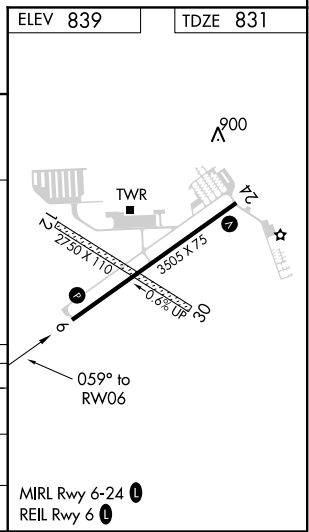

WAAS CH 77601 W06A	APP CRS 059°	Rwy Idg TDZE Apt Elev	3505 831 839
--	------------------------	-----------------------------	---

RNAV (GPS) RWY 6

ANN ARBOR MUNI (ARB)

RNP APCH.	MISSED APPROACH: Climb to 3000 direct VAQOL and hold.
<p>⚠ For uncompensated Baro-VNAV systems, LNAV/VNAV NA below -16°C or above 38°C. VDP and Baro-VNAV NA when using Willow Run altimeter setting. When local altimeter setting not received, use Willow Run altimeter setting and increase all DA/MDA 40 feet; increase LNAV Cats C and D visibility 1/8 SM.</p>	

ATIS 134.55	DETROIT APP CON 118.95 284.0	ANN ARBOR TOWER * 120.3 (CTAF) 0	GND CON 121.6	CLNC DEL 121.6	UNICOM 123.0
-----------------------	--	--	-------------------------	--------------------------	------------------------