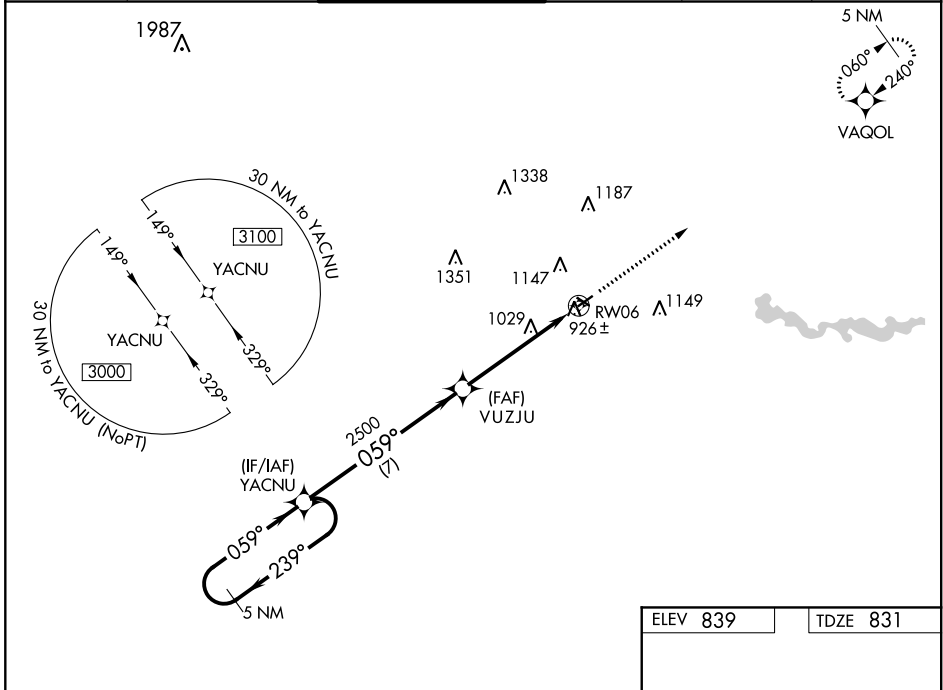

WAAS CH 77601 W06A	APP CRS 059°	Rwy Idg TDZE Apt Elev	3505 831 839
--	------------------------	-----------------------------	---

RNAV (GPS) RWY 6

ANN ARBOR MUNI (ARB)

RNP APCH.	MISSED APPROACH: Climb to 3000 direct VAQOL and hold.
<p>⚠ For uncompensated Baro-VNAV systems, LNAV/VNAV NA below -16°C or above 38°C. VDP and Baro-VNAV NA when using Willow Run altimeter setting. When local altimeter setting not received, use Willow Run altimeter setting and increase all DA/MDA 40 feet; increase LNAV Cats C and D visibility 1/8 SM.</p>	

ATIS 134.55	DETROIT APP CON 118.95 284.0	ANN ARBOR TOWER * 120.3 (CTAF) 0	GND CON 121.6	CLNC DEL 121.6	UNICOM 123.0
-----------------------	--	--	-------------------------	--------------------------	------------------------

CATEGORY	A	B	C	D
LPV DA	1081-1 250 (300-1)			
LNAV/VNAV DA	1097-1 266 (300-1)			
LNAV MDA	1360-1	529 (600-1)	1360-1½	529 (600-1½)

EC-1, 16 JUL 2020 to 13 AUG 2020

EC-1, 16 JUL 2020 to 13 AUG 2020