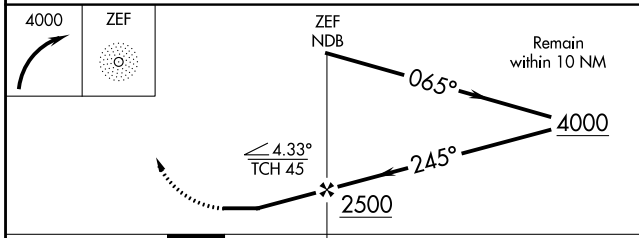

NDB ZEF 326	APP CRS 245°	Rwy Idg TDZE Apt Elev	N/A N/A 1067
-----------------------	------------------------	-----------------------------	---

NDB-A

ELKIN MUNI (ZEF)

Obtain local altimeter setting on CTAF; when not received, use Mount Airy altimeter setting and increase MDA 80 feet and Cats C/D visibility 1/4 mile. Procedure NA at night. Helicopter visibility reduction below 1 SM NA.

MISSED APPROACH: Climbing right turn to 4000 direct ZEF NDB and hold, continue climb-in-hold to 4000.

ATLANTA CENTER
125.15 263.0

UNICOM
123.05 (CTAF) 0

CATEGORY	A	B	C	D	FAF to MAP 3.1 NM					
	1600-1	533 (600-1)	1680-1¾ 613 (700-1¾)	1840-2½ 773 (800-2½)	Knots	60	90	120	150	180
CIRCLING					Min:Sec	3:06	2:04	1:33	1:14	1:02