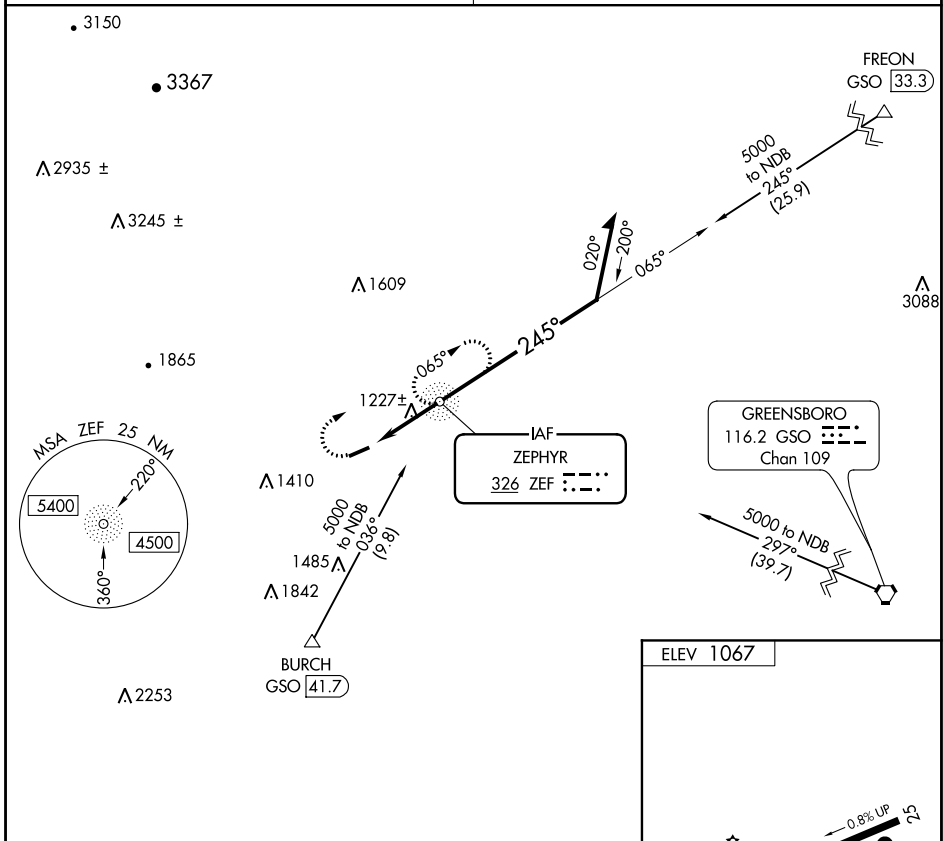

NDB ZEF 326	APP CRS 245°	Rwy Idg TDZE Apt Elev	N/A N/A 1067
-----------------------	------------------------	-----------------------------	---

NDB-A

ELKIN MUNI (ZEF)

Obtain local altimeter setting on CTAF; when not received, use Mount Airy altimeter setting and increase MDA 80 feet and Cats C/D visibility 1/4 mile. Procedure NA at night. Helicopter visibility reduction below 1 SM NA.

MISSED APPROACH: Climbing right turn to 4000 direct ZEF NDB and hold, continue climb-in-hold to 4000.

ATLANTA CENTER
125.15 263.0

UNICOM
123.05 (CTAF) 0

CATEGORY	A	B	C	D	FAF to MAP 3.1 NM					
	1600-1	533 (600-1)	1680-1¾ 613 (700-1¾)	1840-2½ 773 (800-2½)	Knots	60	90	120	150	180
CIRCLING					Min:Sec	3:06	2:04	1:33	1:14	1:02

SE-2, 16 JUL 2020 to 13 AUG 2020

SE-2, 16 JUL 2020 to 13 AUG 2020