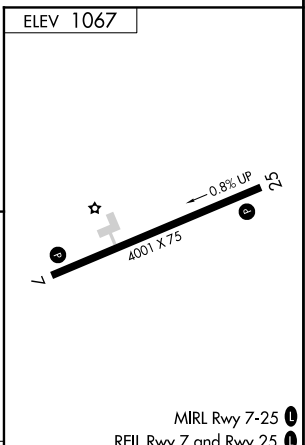

MISSED APPROACH: Climbing right turn to 4000 direct ZEF NDB and hold, continue climb-in-hold to 4000.

ATLANTA CENTER
125.15 263.0

UNICOM
123.05 (CTAF) 0

CATEGORY	A	B	C	D	FAF to MAP 3.1 NM					
	1600-1	533 (600-1)	1680-1¾ 613 (700-1¾)	1840-2½ 773 (800-2½)	Knots	60	90	120	150	180
CIRCLING					Min:Sec	3:06	2:04	1:33	1:14	1:02