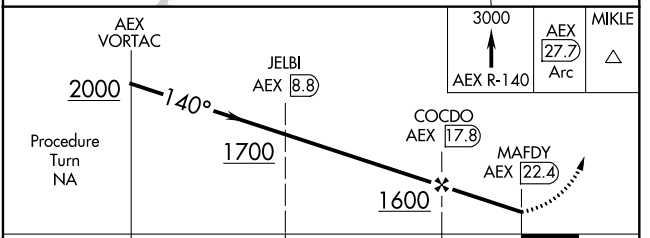

VORTAC AEX 116.1 Chan 108	APP CRS 140°	Rwy Idg TDZE Apt Elev N/A N/A 62
--	-------------------------------	--

VOR/DME-A
BUNKIE MUNI (2R6)

NA Use Alexandria Intl altimeter setting; when not received, use Esler Rgnl altimeter setting.

MISSED APPROACH: Climb to 3000 via AEX R-140 and AEX 27.7 DME Arc to MIKLE Int/AEX 27.7 DME and hold.

POLK APP CON 125.4 302.2	CTAF 122.9
---	-----------------------------

REIL Rwys 18 and 36	MIRL Rwy 18-36			
CATEGORY	A	B	C	D
CIRCLING	880-1 818 (900-1)	880-1¼ 818 (900-1¼)	NA	