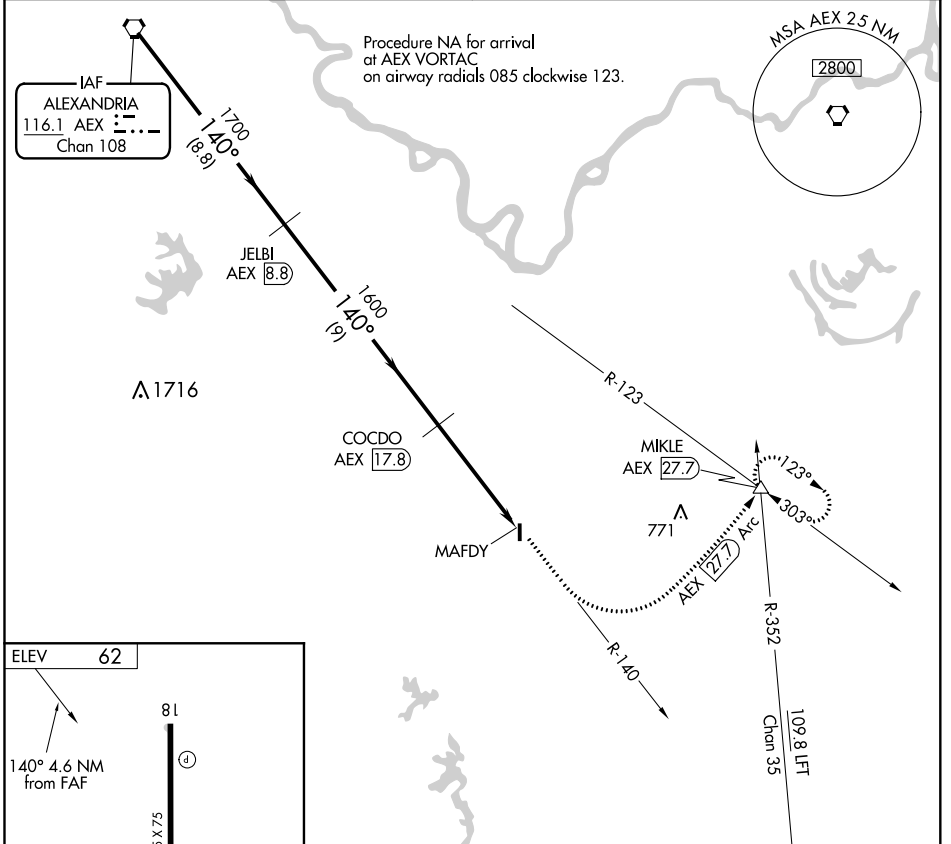

VORTAC AEX 116.1 Chan 108	APP CRS 140°	Rwy Idg TDZE Apt Elev N/A N/A 62
--	-------------------------------	--

VOR/DME-A
BUNKIE MUNI (2R6)

NA Use Alexandria Intl altimeter setting; when not received, use Esler Rgnl altimeter setting.

MISSED APPROACH: Climb to 3000 via AEX R-140 and AEX 27.7 DME Arc to MIKLE Int/AEX 27.7 DME and hold.

POLK APP CON 125.4 302.2	CTAF 122.9
---	-----------------------------

REIL Rwys 18 and 36	MIRL Rwy 18-36			
CATEGORY	A	B	C	D
CIRCLING	880-1 818 (900-1)	880-1¼ 818 (900-1¼)	NA	

SC-4, 16 JUL 2020 to 13 AUG 2020

SC-4, 16 JUL 2020 to 13 AUG 2020