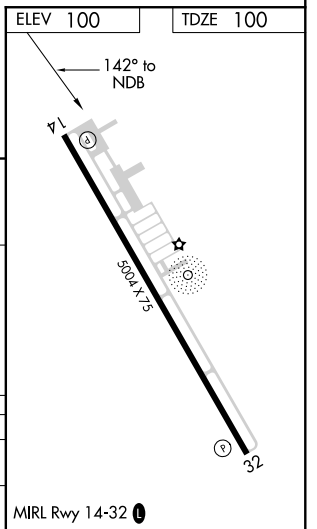

NDB ARM 245	APP CRS 142°	Rwy Idg TDZE Apt Elev	5004 100 100

NDB RWY 14

WHARTON RGNL (ARM)

▽ MISSED APPROACH: Climb to 2000 then left turn to ARM NDB and hold.

AWOS-3 118.475	HOUSTON CENTER 128.6 360.8	UNICOM 122.7 (CTAF) 0

CATEGORY	A	B	C	D
S-14	560-1	460 (500-1)	560-1³/₈ 460 (500-1³/₈)	NA
CIRCLING	560-1	460 (500-1)	560-1¹/₂ 460 (500-1¹/₂)	NA

SC-5, 16 JUL 2020 to 13 AUG 2020

SC-5, 16 JUL 2020 to 13 AUG 2020