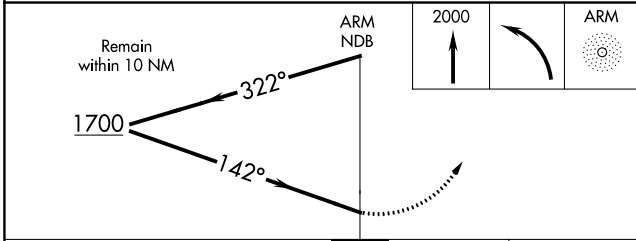

NDB ARM 245	APP CRS 142°	Rwy Idg TDZE Apt Elev	5004 100 100

NDB RWY 14

WHARTON RGNL (ARM)

▽ MISSED APPROACH: Climb to 2000 then left turn to ARM NDB and hold.

AWOS-3 118.475	HOUSTON CENTER 128.6 360.8	UNICOM 122.7 (CTAF) 0

CATEGORY	A	B	C	D
S-14	560-1	460 (500-1)	560-1³/₈ 460 (500-1³/₈)	NA
CIRCLING	560-1	460 (500-1)	560-1¹/₂ 460 (500-1¹/₂)	NA

SC-5, 16 JUL 2020 to 13 AUG 2020

SC-5, 16 JUL 2020 to 13 AUG 2020