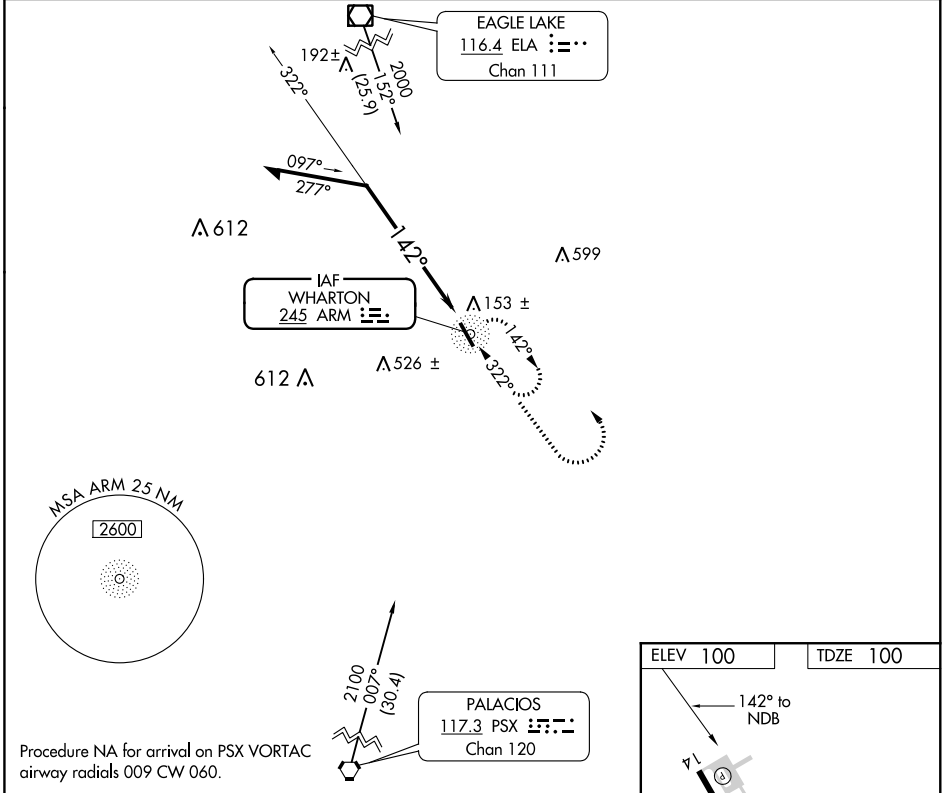

NDB ARM 245	APP CRS 142°	Rwy Idg TDZE Apt Elev	5004 100 100
-----------------------	------------------------	-----------------------------	---

NDB RWY 14

WHARTON RGNL (ARM)

▽ MISSED APPROACH: Climb to 2000 then left turn to ARM NDB and hold.

AWOS-3 118.475	HOUSTON CENTER 128.6 360.8	UNICOM 122.7 (CTAF) 0
--------------------------	--------------------------------------	---------------------------------

CATEGORY	A	B	C	D
S-14	560-1	460 (500-1)	560-1 ³ / ₈ 460 (500-1 ³ / ₈)	NA
CIRCLING	560-1	460 (500-1)	560-1 ¹ / ₂ 460 (500-1 ¹ / ₂)	NA

SC-5, 16 JUL 2020 to 13 AUG 2020

SC-5, 16 JUL 2020 to 13 AUG 2020