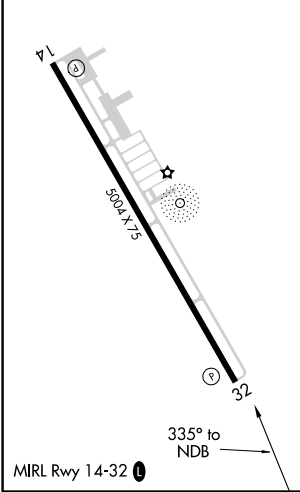

CATEGORY	A	B	C	D
S-32	560-1	461 (500-1)	560-1³/₈ 461 (500-1³/₈)	NA
CIRCLING	560-1	460 (500-1)	560-1¹/₂ 460 (500-1¹/₂)	NA

SC-5, 16 JUL 2020 to 13 AUG 2020

SC-5, 16 JUL 2020 to 13 AUG 2020