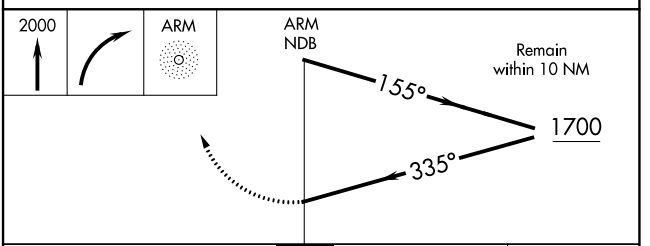

CATEGORY	A	B	C	D
S-32	560-1	461 (500-1)	560-1³/₈ 461 (500-1³/₈)	NA
CIRCLING	560-1	460 (500-1)	560-1¹/₂ 460 (500-1¹/₂)	NA

SC-5, 16 JUL 2020 to 13 AUG 2020

SC-5, 16 JUL 2020 to 13 AUG 2020