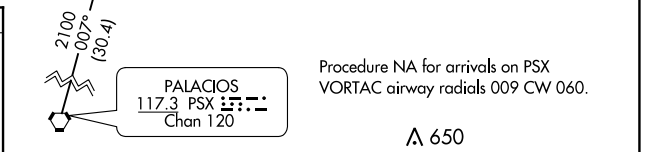

CATEGORY	A	B	C	D
S-32	560-1	461 (500-1)	560-1³/₈ 461 (500-1³/₈)	NA
CIRCLING	560-1	460 (500-1)	560-1¹/₂ 460 (500-1¹/₂)	NA

SC-5, 16 JUL 2020 to 13 AUG 2020

SC-5, 16 JUL 2020 to 13 AUG 2020