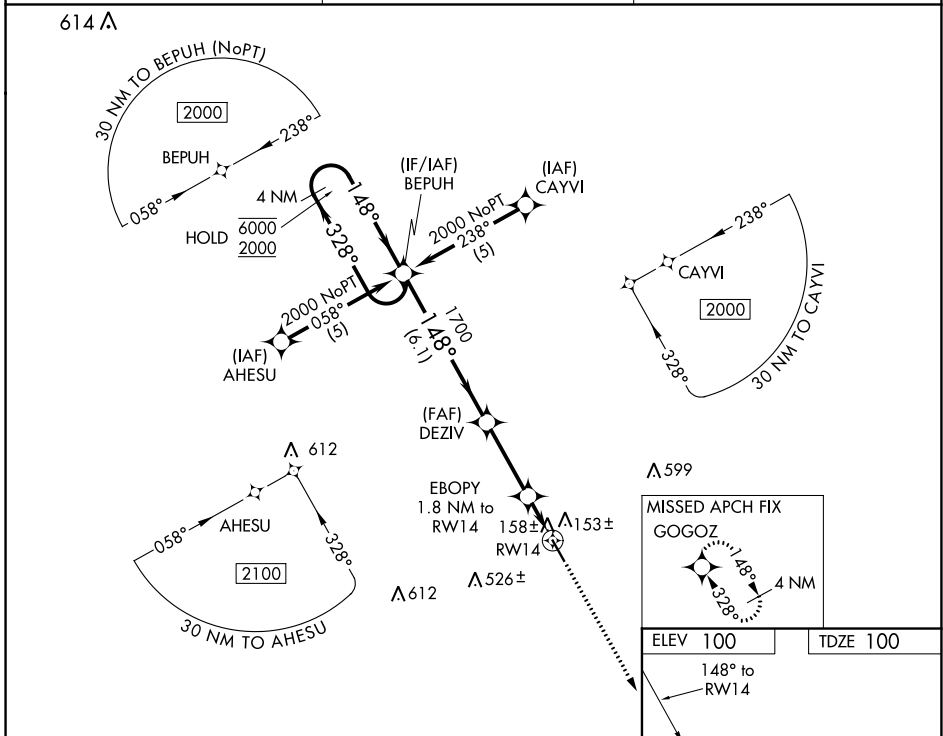

WAAS CH 77714 W14A	APP CRS 148°	Rwy Idg TDZE Apt Elev	5004 100 100
--	------------------------	-----------------------------	---

RNAV (GPS) RWY 14

WHARTON RGNL (A.R.M)

RNP APCH. ▼ For uncompensated Baro-VNAV systems, LNAV/VNAV NA below -15°C or above 54°C.	MISSED APPROACH: Climb to 2000 direct GOGOZ and hold.
---	---

AWOS-3 118.475	HOUSTON CENTER 128.6 360.8	UNICOM 122.7 (CTAF)
--------------------------	--------------------------------------	-------------------------------

CATEGORY	A	B	C	D
LPV DA	396-1	296 (300-1)		NA
LNAV/VNAV DA	428-1¼	328 (400-1¼)		NA
LNAV MDA	420-1	320 (400-1)		NA

MIRL Rwy 14-32

SC-5, 16 JUL 2020 to 13 AUG 2020

SC-5, 16 JUL 2020 to 13 AUG 2020