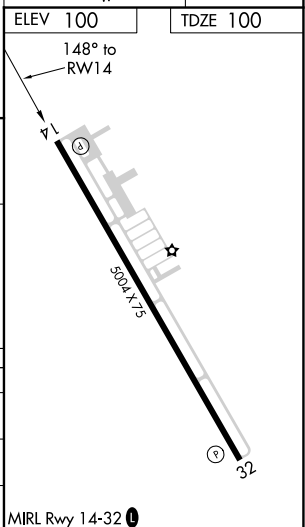

MIRL Rwy 14-32

SC-5, 16 JUL 2020 to 13 AUG 2020

SC-5, 16 JUL 2020 to 13 AUG 2020