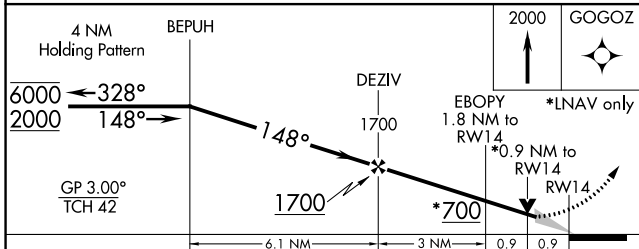

WAAS CH 77714 W14A	APP CRS 148°	Rwy Idg TDZE Apt Elev	5004 100 100

RNAV (GPS) RWY 14

WHARTON RGNL (A.R.M)

RNP APCH. ▼ For uncompensated Baro-VNAV systems, LNAV/VNAV NA below -15°C or above 54°C.	MISSED APPROACH: Climb to 2000 direct GOGOZ and hold.

AWOS-3 118.475	HOUSTON CENTER 128.6 360.8	UNICOM 122.7 (CTAF)

CATEGORY	A	B	C	D
LPV DA	396-1	296 (300-1)		NA
LNAV/VNAV DA	428-1¼	328 (400-1¼)		NA
LNAV MDA	420-1	320 (400-1)		NA