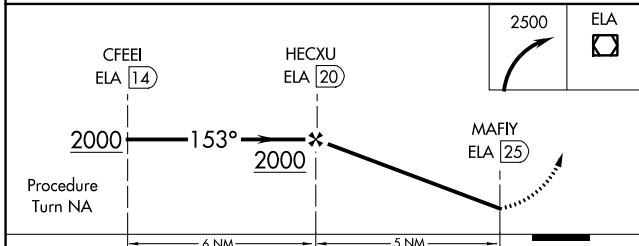

VOR/DME ELA 116.4 Chan 111	APP CRS 153°	Rwy Idg TDZE Apt Elev	N/A N/A 100
---	------------------------	-----------------------------	--

VOR/DME-A
WHARTON RGNL (A.R.M)

⚠ When local altimeter setting not received, use Victoria altimeter setting and increase all MDA 120 feet, increase Circling Cat C visibility ¼ mile.

MISSED APPROACH: Climbing right turn to 2500 direct ELA VOR/DME and hold.

AWOS-3 118.475	HOUSTON CENTER 128.6 360.8	UNICOM 122.7 (CTAF) ①
--------------------------	--------------------------------------	--

CATEGORY	A	B	C	D
CIRCLING	640-1 540 (600-1)	640-1¼ 540 (600-1¼)	640-1½ 540 (600-1½)	NA

SC-5, 16 JUL 2020 to 13 AUG 2020

SC-5, 16 JUL 2020 to 13 AUG 2020