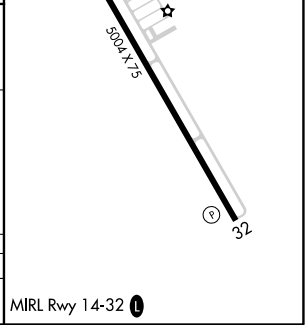

VOR/DME ELA 116.4 Chan 111	APP CRS 153°	Rwy Idg TDZE Apt Elev	N/A N/A 100
---	------------------------	-----------------------------	--

VOR/DME-A
WHARTON RGNL (A.R.M)

⚠ When local altimeter setting not received, use Victoria altimeter setting and increase all MDA 120 feet, increase Circling Cat C visibility ¼ mile.

MISSED APPROACH: Climbing right turn to 2500 direct ELA VOR/DME and hold.

AWOS-3 118.475	HOUSTON CENTER 128.6 360.8	UNICOM 122.7 (CTAF) ①
--------------------------	--------------------------------------	--