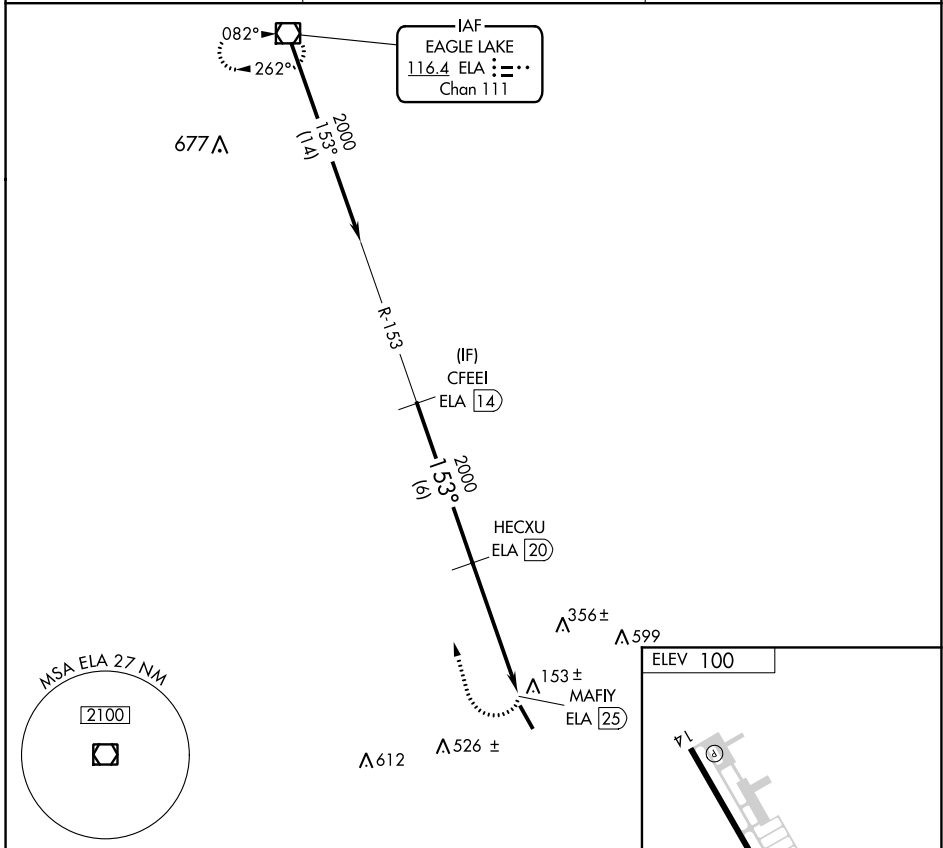

VOR/DME ELA 116.4 Chan 111	APP CRS 153°	Rwy Idg TDZE Apt Elev	N/A N/A 100
---	------------------------	-----------------------------	--

VOR/DME-A
WHARTON RGNL (A.R.M)

⚠ When local altimeter setting not received, use Victoria altimeter setting and increase all MDA 120 feet, increase Circling Cat C visibility ¼ mile.

MISSED APPROACH: Climbing right turn to 2500 direct ELA VOR/DME and hold.

AWOS-3 118.475	HOUSTON CENTER 128.6 360.8	UNICOM 122.7 (CTAF) ①
--------------------------	--------------------------------------	--

CATEGORY	A	B	C	D
CIRCLING	640-1 540 (600-1)	640-1¼ 540 (600-1¼)	640-1½ 540 (600-1½)	NA

SC-5, 16 JUL 2020 to 13 AUG 2020

SC-5, 16 JUL 2020 to 13 AUG 2020