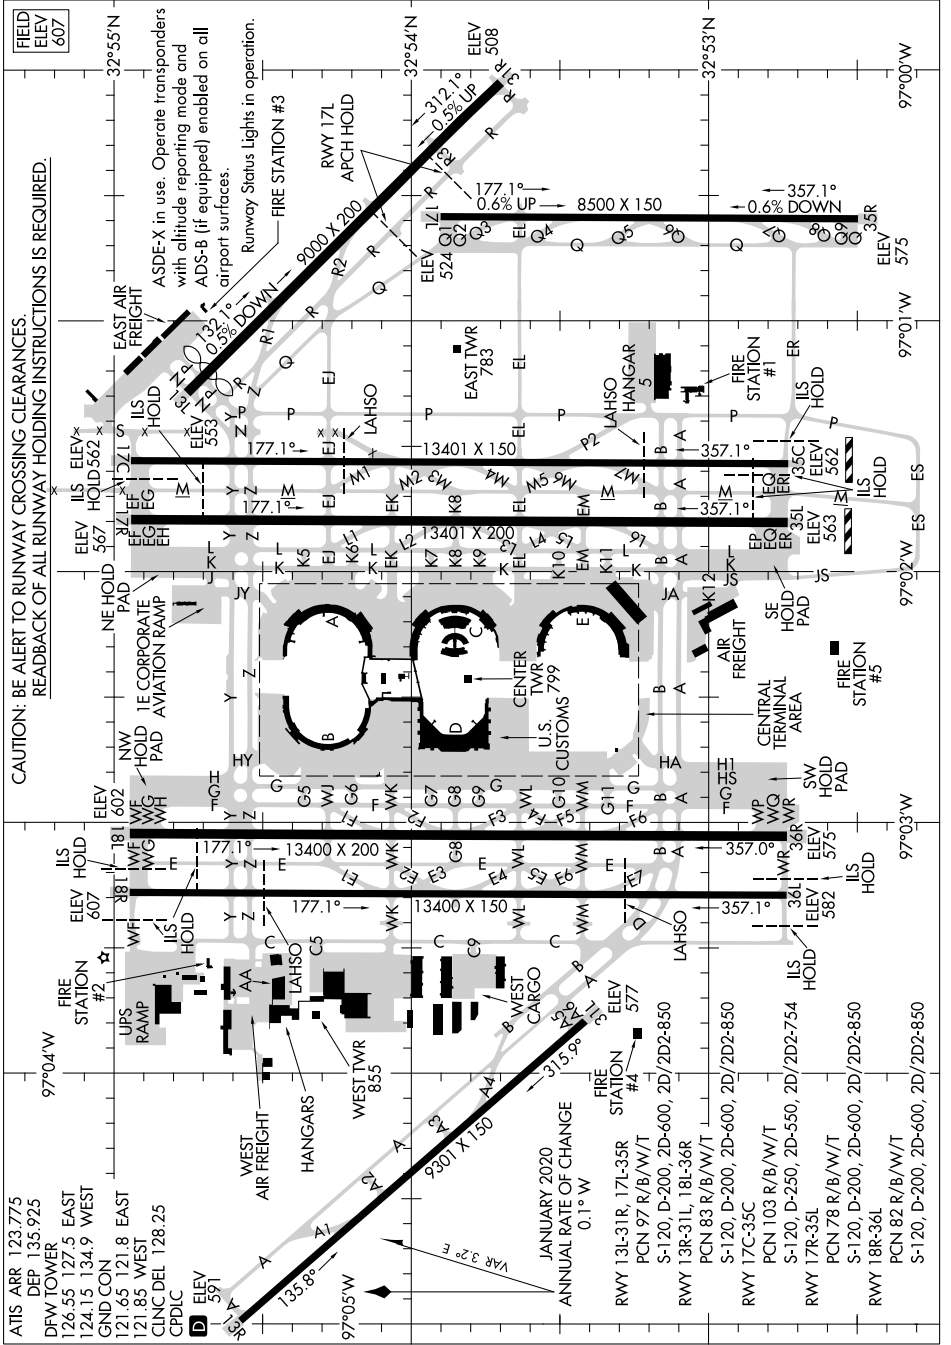

# AIRPORT DIAGRAM

AL-6039 (FAA)

DALLAS-FORT WORTH INTL (DFW)

DALLAS-FORT WORTH, TEXAS

SC-2, 16 JUL 2020 to 13 AUG 2020

SC-2, 16 JUL 2020 to 13 AUG 2020

# AIRPORT DIAGRAM

DALLAS-FORT WORTH, TEXAS

DALLAS-FORT WORTH INTL (DFW)