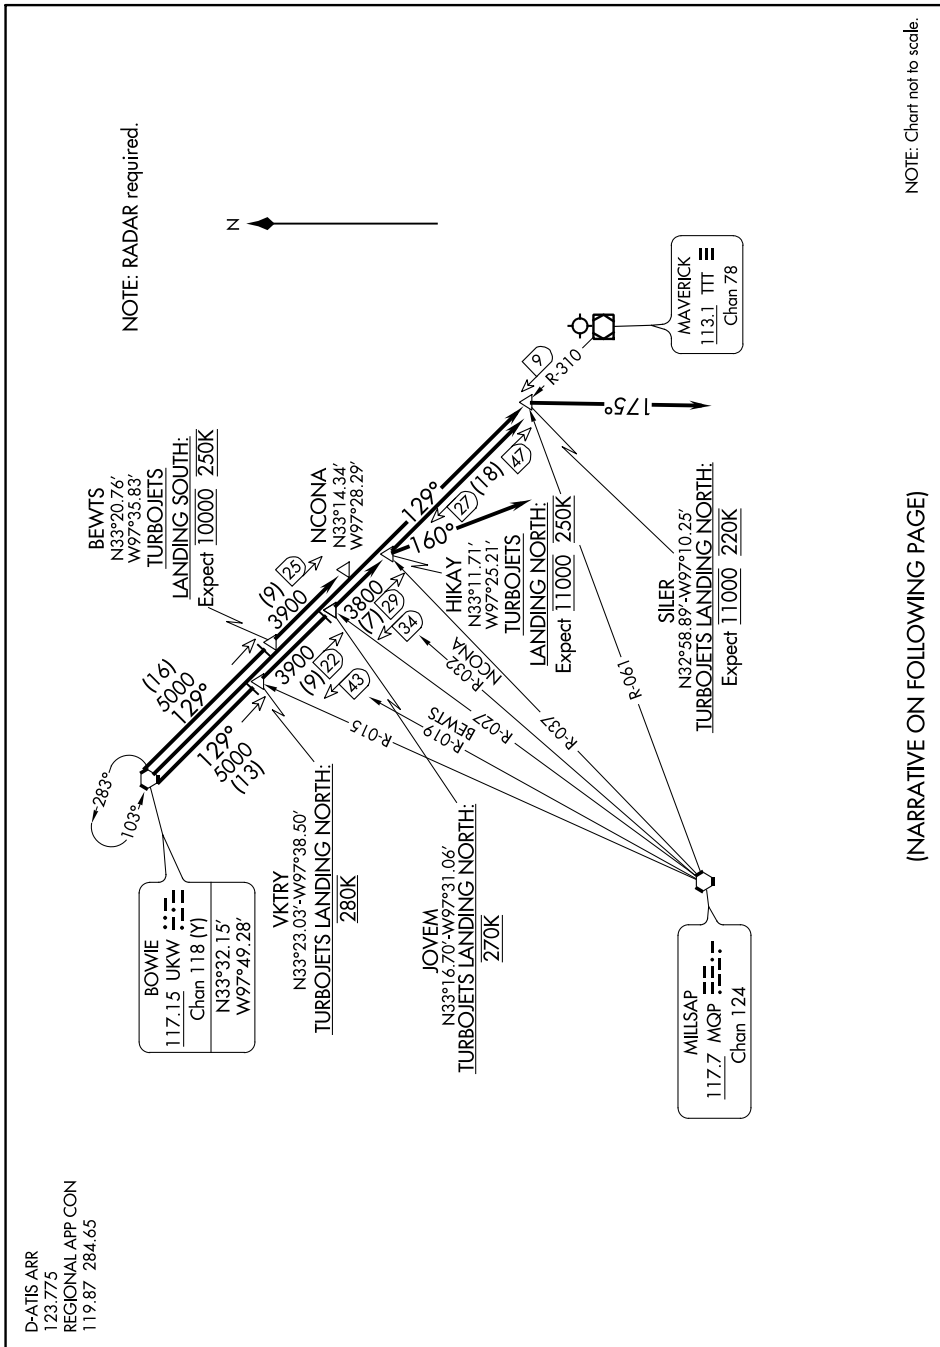

# BOWIE FIVE ARRIVAL

## Arrival Routes

SC-2, 16 JUL 2020 to 13 AUG 2020

NOTE: Chart not to scale.

(NARRATIVE ON FOLLOWING PAGE)

SC-2, 16 JUL 2020 to 13 AUG 2020

## Arrival Routes