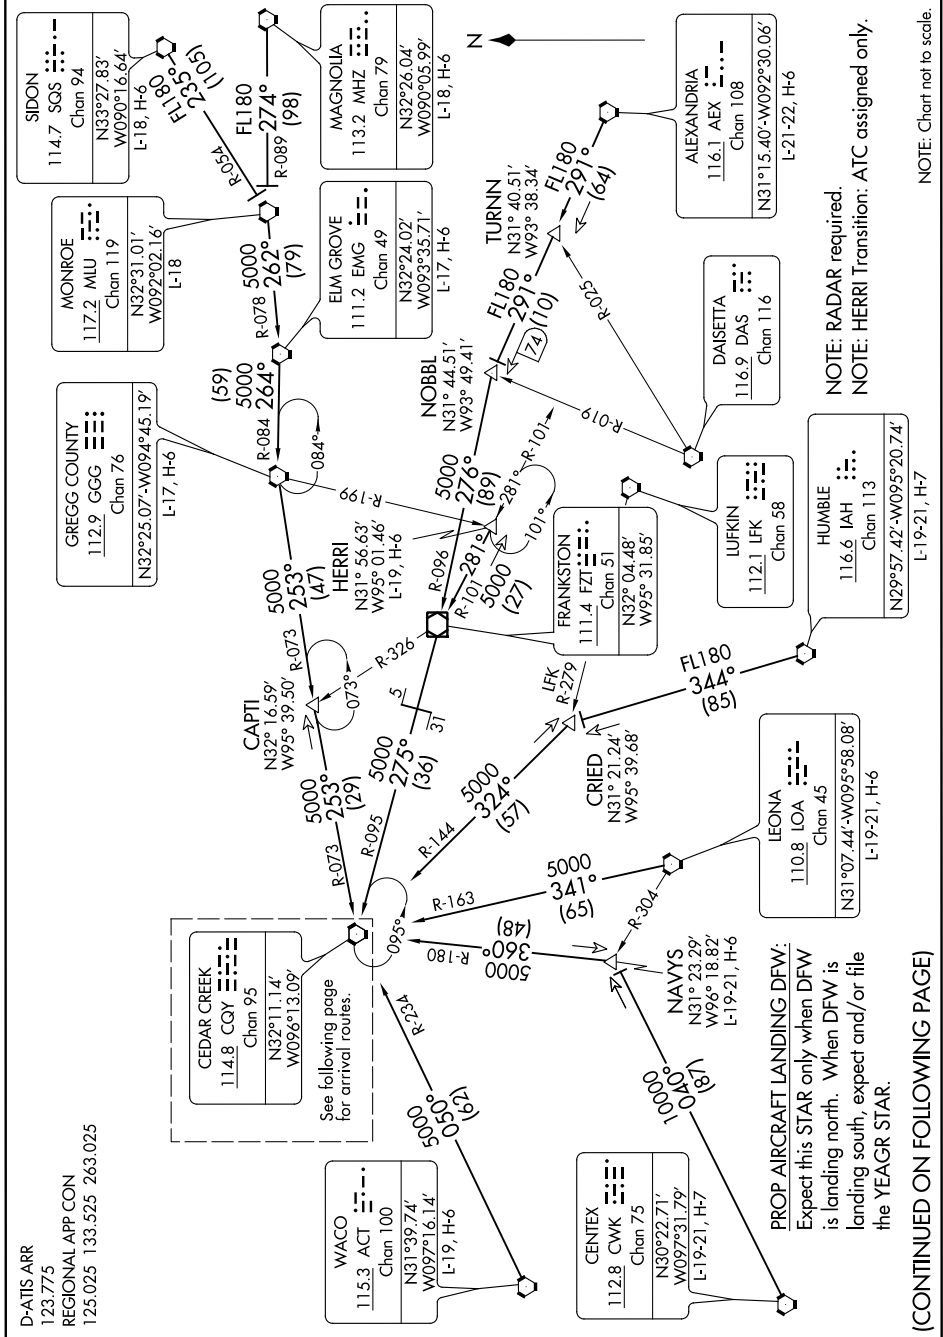

CEDAR CREEK ONE ARRIVAL Transition Routes

SC-2, 16 JUL 2020 to 13 AUG 2020

SC-2, 16 JUL 2020 to 13 AUG 2020

CEDAR CREEK ONE ARRIVAL Transition Routes

(CONTINUED ON FOLLOWING PAGE)