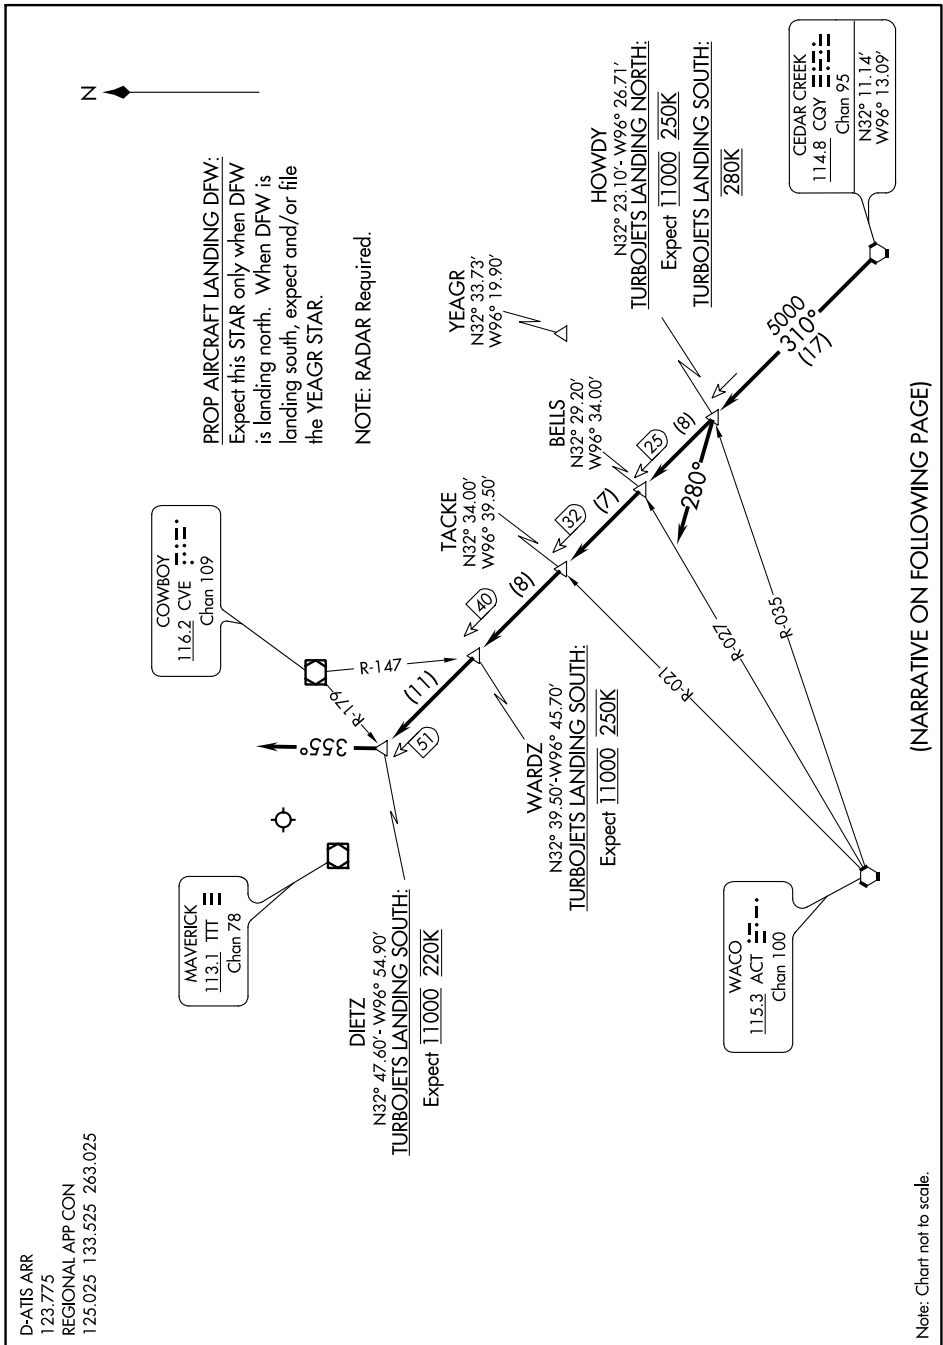

CEDAR CREEK ONE ARRIVAL

Arrival Routes

SC-2, 16 JUL 2020 to 13 AUG 2020

D-ATIS ARR
123.775
REGIONAL APP CON
125.025 133.525 263.025

CEDAR CREEK ONE ARRIVAL

Arrival Routes

(NARRATIVE ON FOLLOWING PAGE)

SC-2, 16 JUL 2020 to 13 AUG 2020