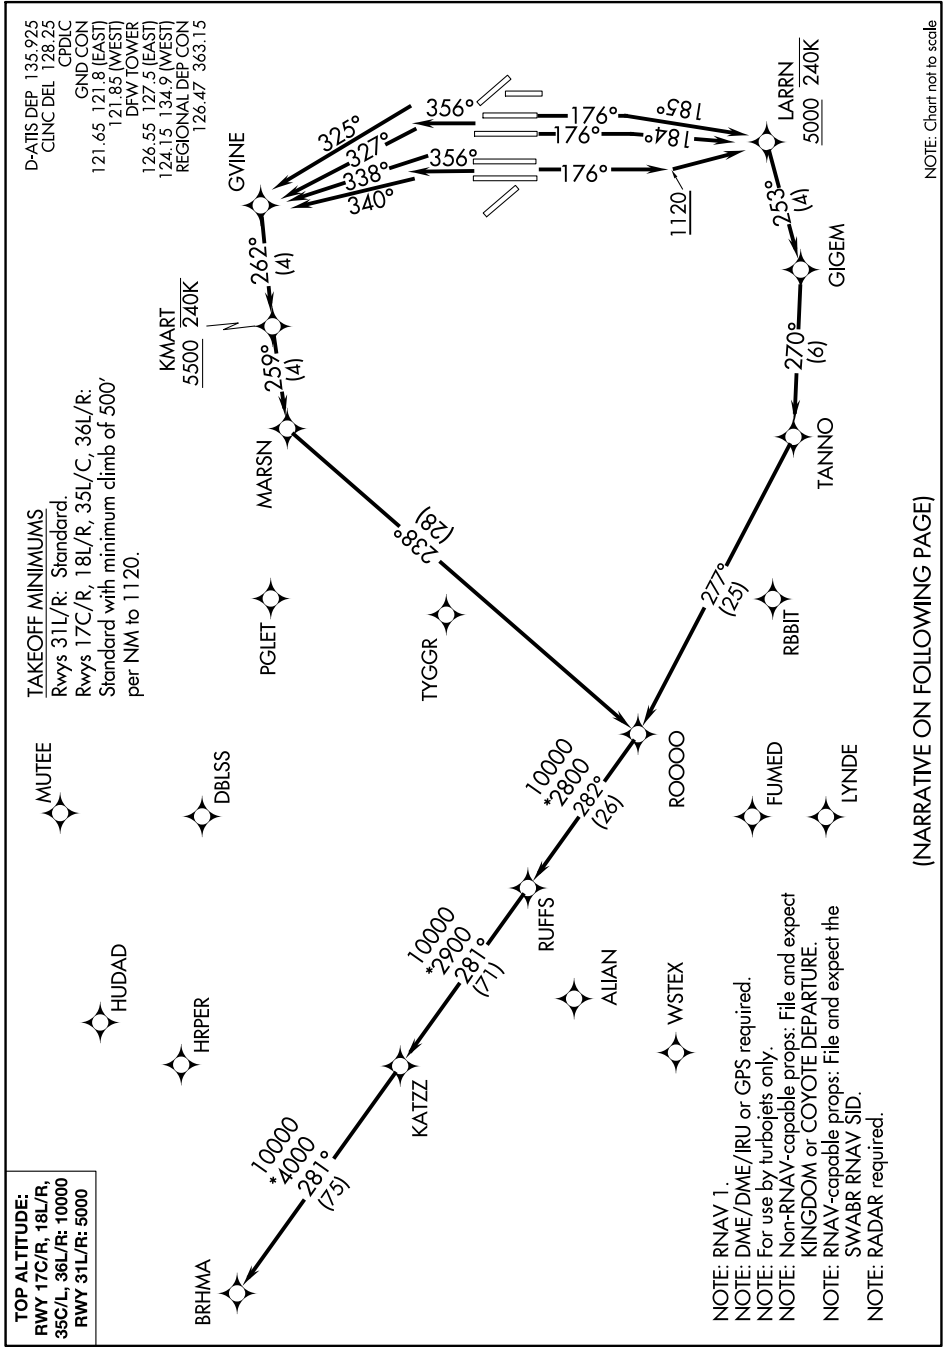

KATZZ TWO DEPARTURE (RNAV)

DALLAS-FORT WORTH, TEXAS

SC-2, 16 JUL 2020 to 13 AUG 2020

NOTE: Chart not to scale

(NARRATIVE ON FOLLOWING PAGE)

SC-2, 16 JUL 2020 to 13 AUG 2020

KATZZ TWO DEPARTURE (RNAV)

(KATZZ2.KATZZ) 04FEB16

DALLAS-FORT WORTH, TEXAS

DALLAS-FORT WORTH INTL (DFW)