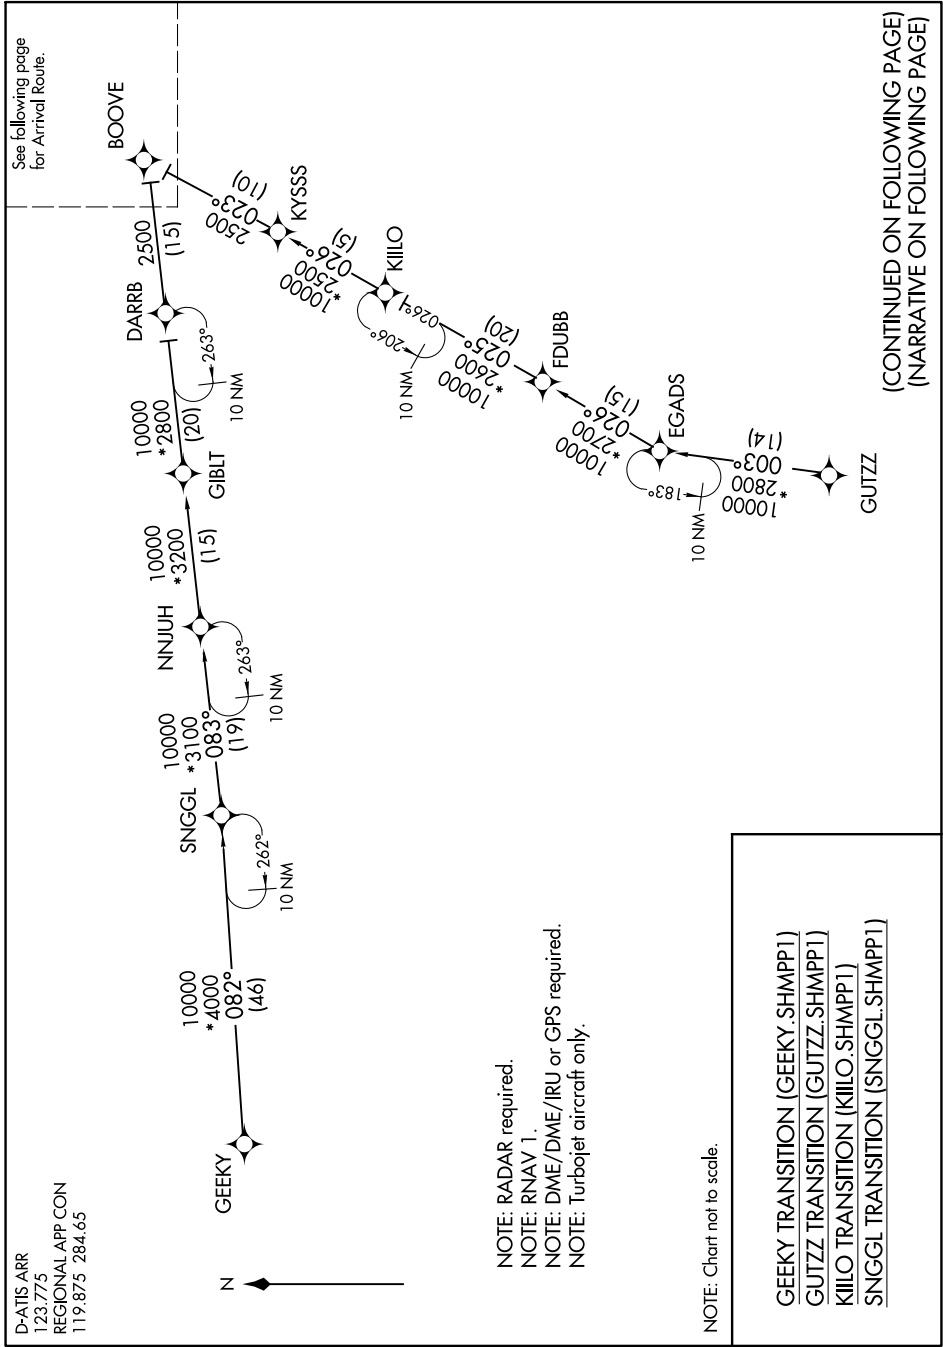

# SHMPP ONE ARRIVAL (RNAV) Transition Routes

SC-2, 16 JUL 2020 to 13 AUG 2020

(CONTINUED ON FOLLOWING PAGE)  
(NARRATIVE ON FOLLOWING PAGE)

SC-2, 16 JUL 2020 to 13 AUG 2020

# SHMPP ONE ARRIVAL (RNAV) Transition Routes