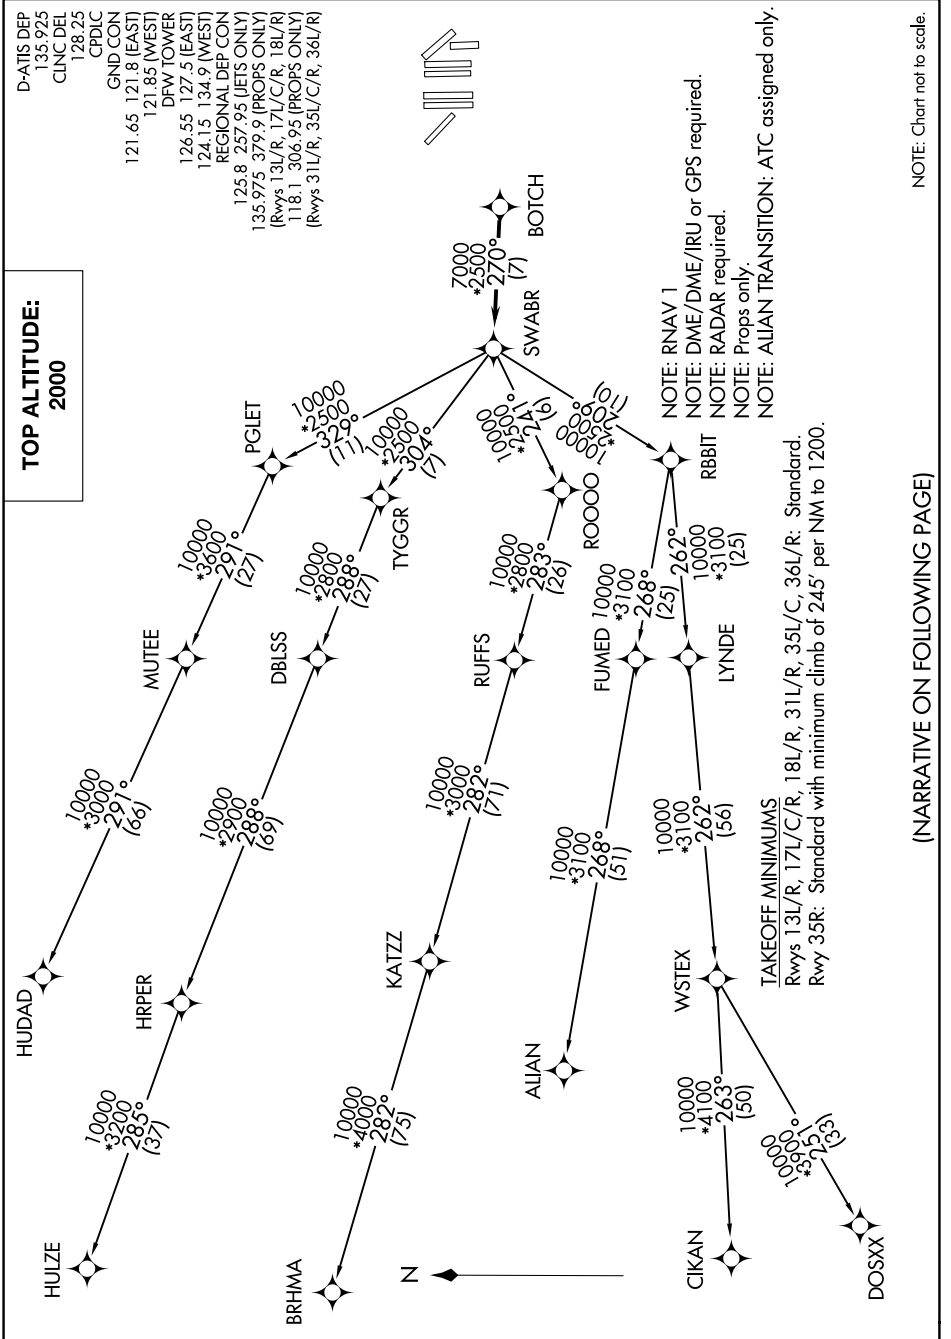

# SWABR SIX DEPARTURE (RNAV)

SC-2, 16 JUL 2020 to 13 AUG 2020

NOTE: Chart not to scale.

(NARRATIVE ON FOLLOWING PAGE)

SC-2, 16 JUL 2020 to 13 AUG 2020

# SWABR SIX DEPARTURE (RNAV)