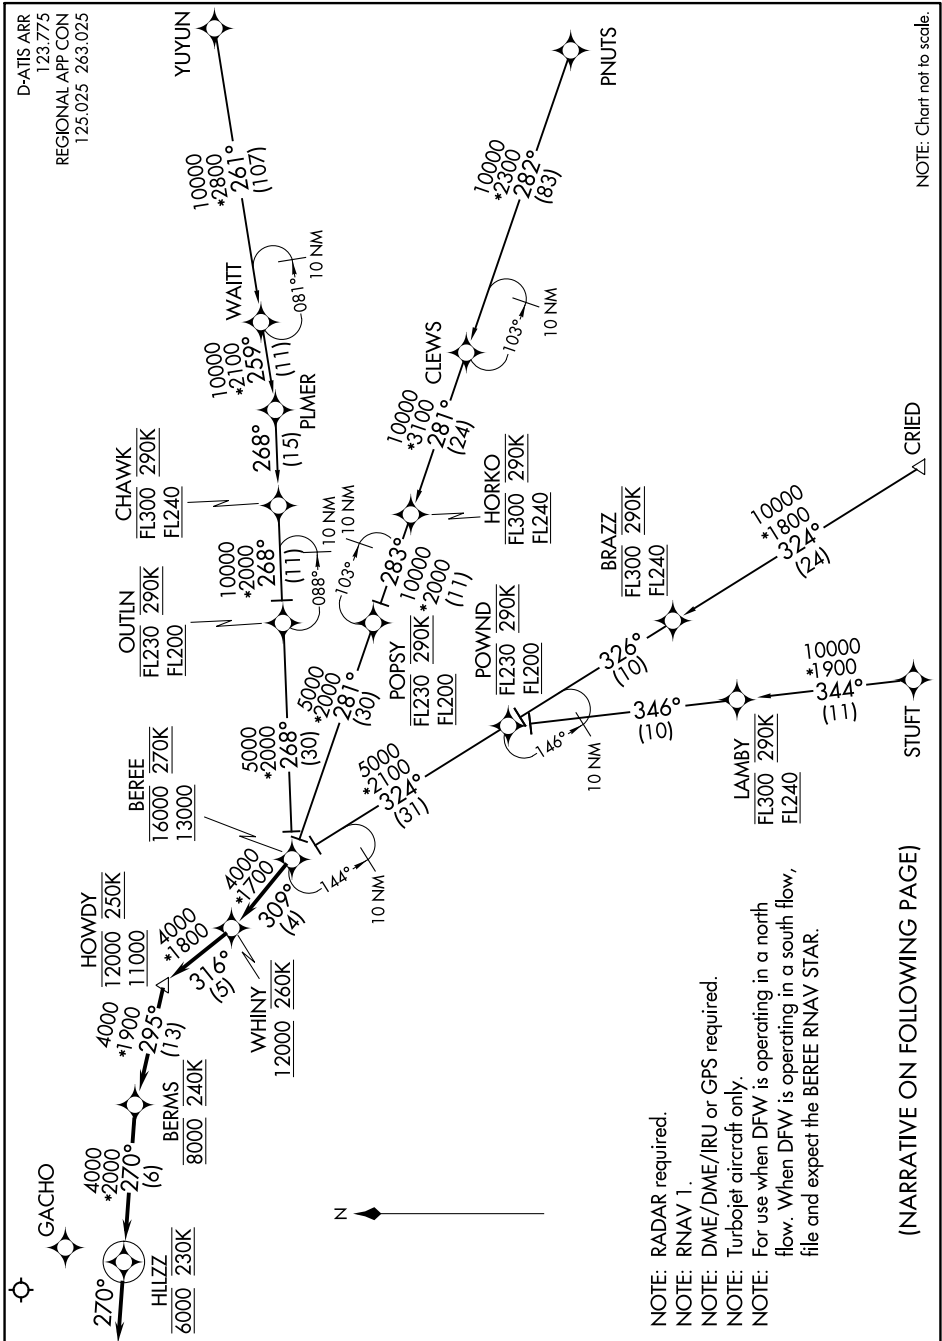

WHINY FOUR ARRIVAL (RNAV)

D-ATIS ARR
123.775
REGIONAL APP CON
125.025 263.025

SC-2, 16 JUL 2020 to 13 AUG 2020

NOTE: Chart not to scale.

SC-2, 16 JUL 2020 to 13 AUG 2020

WHINY FOUR ARRIVAL (RNAV)

(NARRATIVE ON FOLLOWING PAGE)