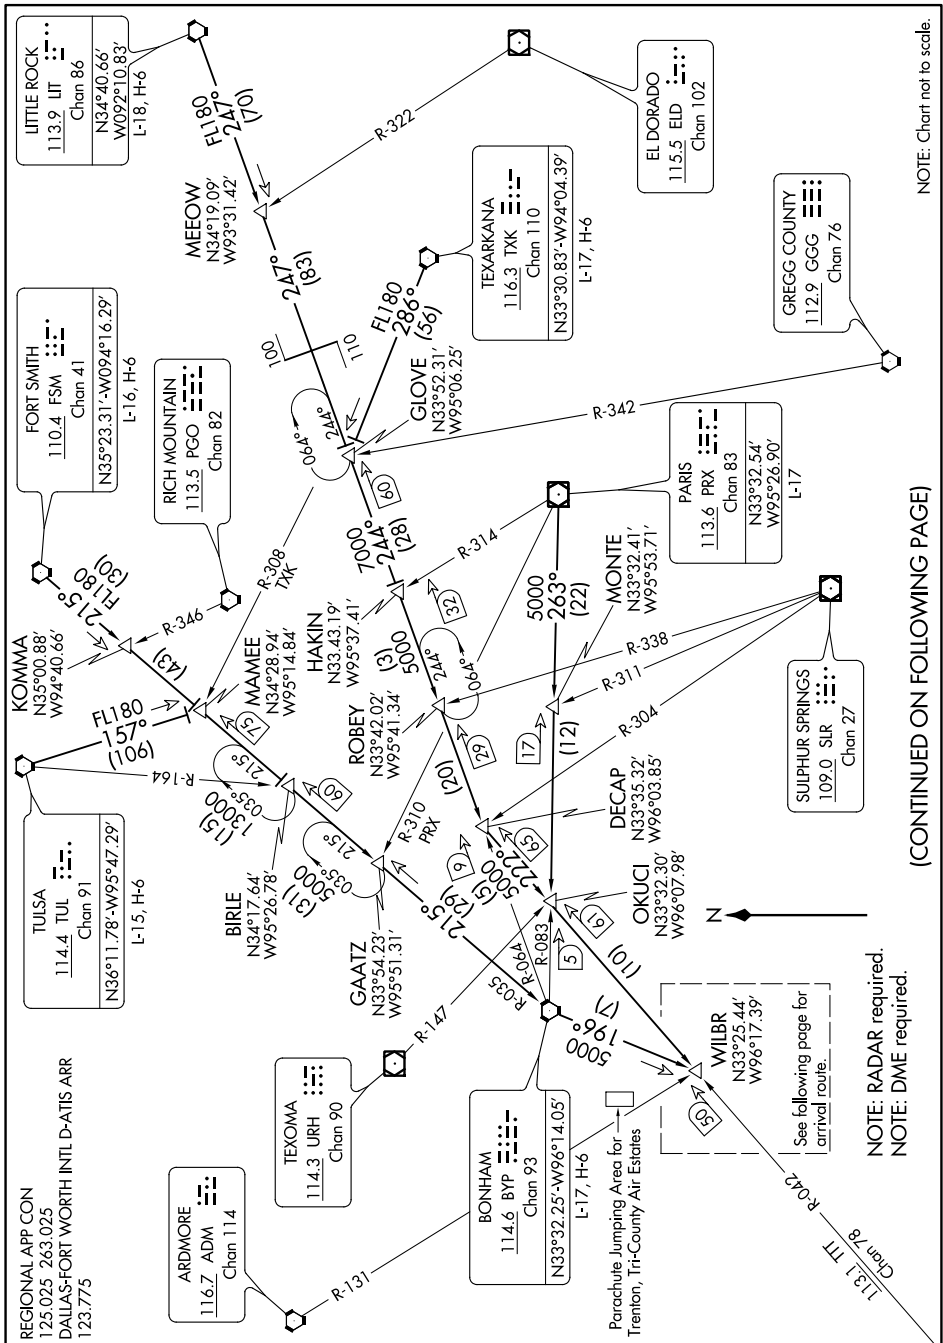

WILBR FIVE ARRIVAL

Transition Routes

DALLAS-FORT WORTH, TEXAS

SC-2, 16 JUL 2020 to 13 AUG 2020

NOTE: Chart not to scale.

(CONTINUED ON FOLLOWING PAGE)

NOTE: RADAR required.
NOTE: DME required.

SC-2, 16 JUL 2020 to 13 AUG 2020

WILBR FIVE ARRIVAL

DALLAS-FORT WORTH, TEXAS