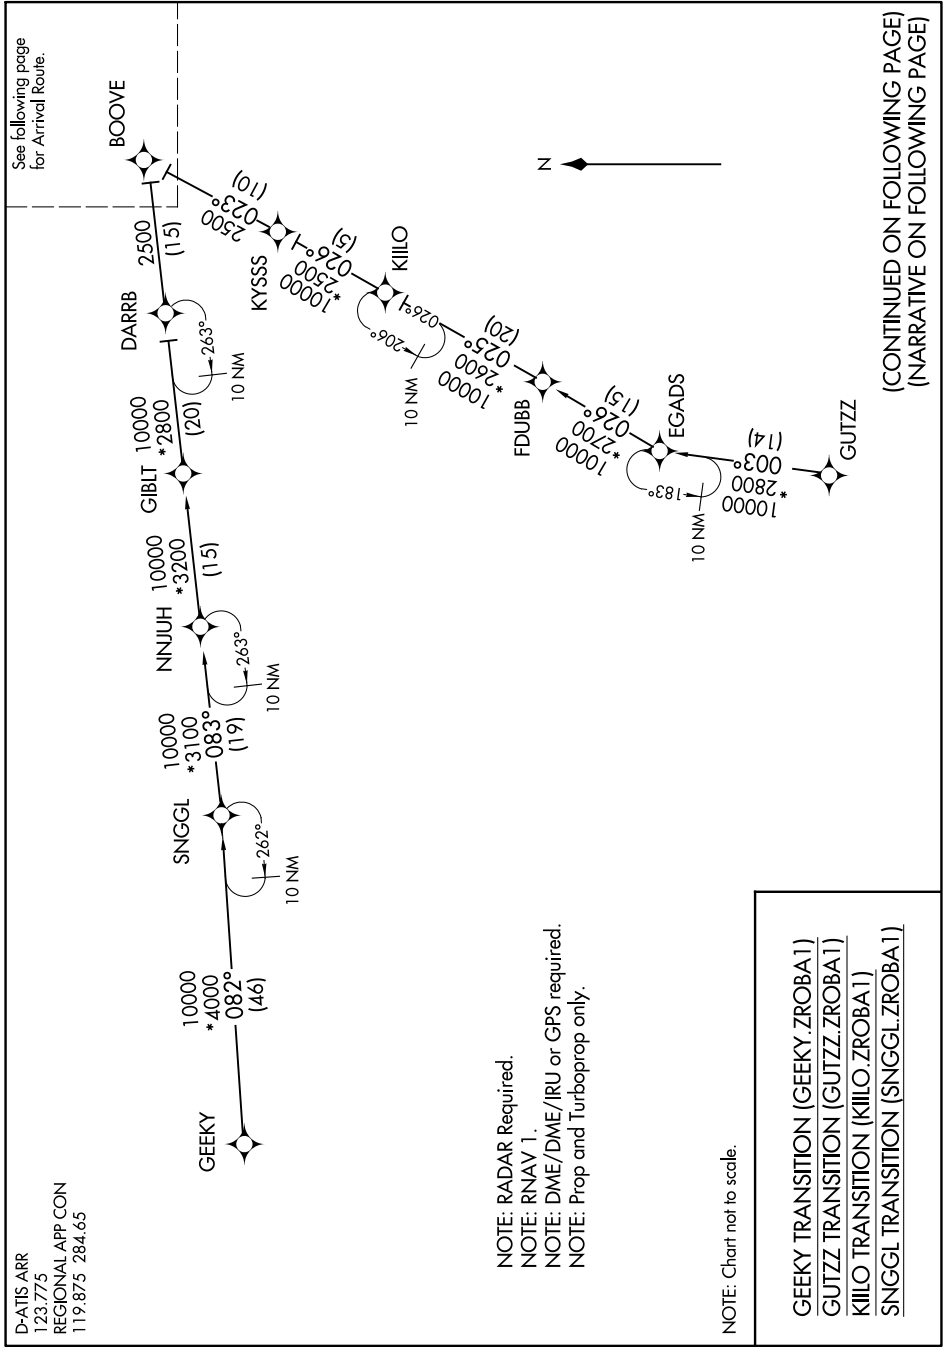

# ZROBA ONE ARRIVAL (RNAV) Transition Routes

D-ATIS ARR  
123.775  
REGIONAL APP CON  
119.875 284.65

- NOTE: RADAR Required.
- NOTE: RNAV 1.
- NOTE: DME/DME/IRU or GPS required.
- NOTE: Prop and Turboprop only.

NOTE: Chart not to scale.

GEEKY TRANSITION (GEEKY.ZROBA1)  
GUTZZ TRANSITION (GUTZZ.ZROBA1)  
KILLO TRANSITION (KILLO.ZROBA1)  
SNGGL TRANSITION (SNGGL.ZROBA1)

(CONTINUED ON FOLLOWING PAGE)  
(NARRATIVE ON FOLLOWING PAGE)

SC-2, 16 JUL 2020 to 13 AUG 2020

SC-2, 16 JUL 2020 to 13 AUG 2020

# ZROBA ONE ARRIVAL (RNAV) Transition Routes