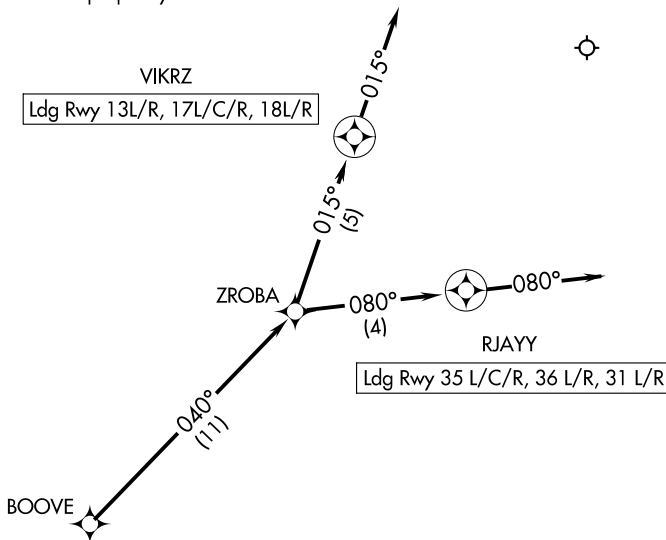

# ZROBA ONE ARRIVAL (RNAV) Arrival Route

D-ATIS ARR  
123.775  
REGIONAL APP CON  
119.875 284.65

- NOTE: RADAR Required.
- NOTE: RNAV 1.
- NOTE: DME/DME/IRU or GPS required.
- NOTE: Prop and Turboprop only.

NOTE: Chart not to scale.

## ARRIVAL ROUTE DESCRIPTION

From BOOVE on track 040° to ZROBA.

Landing RUNWAYS 13L/R, 17L/C/R, 18L/R: From ZROBA on track 015° to VIKRZ, then on track 015°. Expect RADAR vectors to final approach course.

Landing RUNWAYS 35L/C/R, 36L/R, 31L/R: From ZROBA on track 080° to RJAYY, then on track 080°. Expect RADAR vectors to final approach course.

SC-2, 16 JUL 2020 to 13 AUG 2020

SC-2, 16 JUL 2020 to 13 AUG 2020