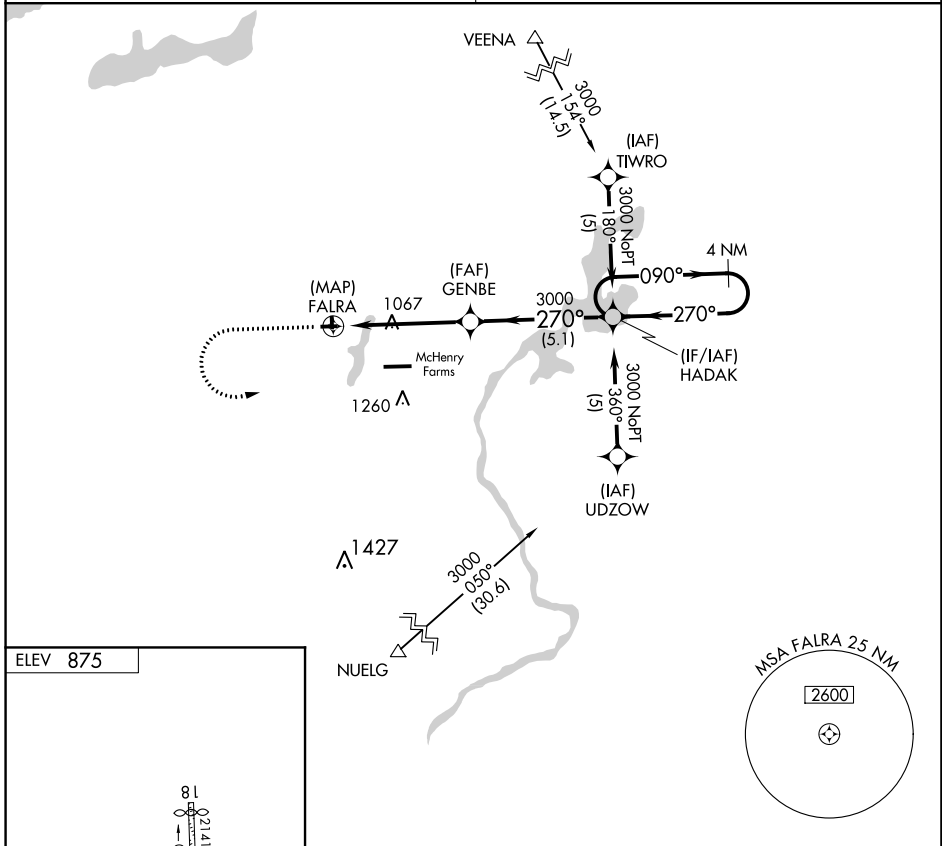

APP CRS 270°	Rwy Idg TDZE Apt Elev	N/A N/A 875
------------------------	-----------------------------	--

RNAV (GPS)-B

GALT FIELD (10C)

<p>▼ Use Waukegan Rgnl altimeter setting. ▲ NA GPS or RNP-0.3 Required. DME/DME RNP-0.3 NA.</p>	<p>MISSED APPROACH: Climb to 2000, then climbing left turn to 3000 direct HADAK WP and hold.</p>
---	--

<p>CHICAGO APP CON 120.55 306.925</p>	<p>UNICOM 122.8 (CTAF)</p>
---	--

CATEGORY	A	B	C	D
CIRCLING	1480-1	605 (700-1)	1480-1 ³ / ₄ 605 (700-1 ³ / ₄)	NA

EC-3, 16 JUL 2020 to 13 AUG 2020

EC-3, 16 JUL 2020 to 13 AUG 2020