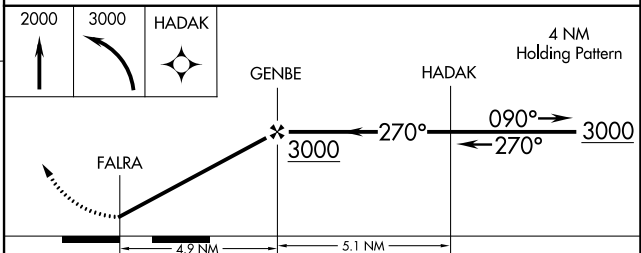

APP CRS 270°	Rwy Idg TDZE Apt Elev	N/A N/A 875

RNAV (GPS)-B

GALT FIELD (10C)

▼ Use Waukegan Rgnl altimeter setting. ▲ NA GPS or RNP-0.3 Required. DME/DME RNP-0.3 NA.	MISSED APPROACH: Climb to 2000, then climbing left turn to 3000 direct HADAK WP and hold.

CHICAGO APP CON 120.55 306.925	UNICOM 122.8 (CTAF)

CATEGORY	A	B	C	D
CIRCLING	1480-1	605 (700-1)	1480-1³/₄ 605 (700-1³/₄)	NA

EC-3, 16 JUL 2020 to 13 AUG 2020

EC-3, 16 JUL 2020 to 13 AUG 2020