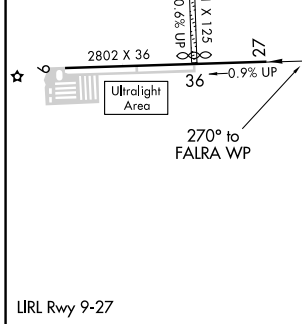

APP CRS 270°	Rwy Idg TDZE Apt Elev	N/A N/A 875
------------------------	-----------------------------	--

RNAV (GPS)-B

GALT FIELD (10C)

<p>▼ Use Waukegan Rgnl altimeter setting. ▲ NA GPS or RNP-0.3 Required. DME/DME RNP-0.3 NA.</p>	<p>MISSED APPROACH: Climb to 2000, then climbing left turn to 3000 direct HADAK WP and hold.</p>
---	--

<p>CHICAGO APP CON 120.55 306.925</p>	<p>UNICOM 122.8 (CTAF)</p>
---	--

CATEGORY	A	B	C	D
CIRCLING	1480-1	605 (700-1)	1480-1 ³ / ₄ 605 (700-1 ³ / ₄)	NA

EC-3, 16 JUL 2020 to 13 AUG 2020

EC-3, 16 JUL 2020 to 13 AUG 2020