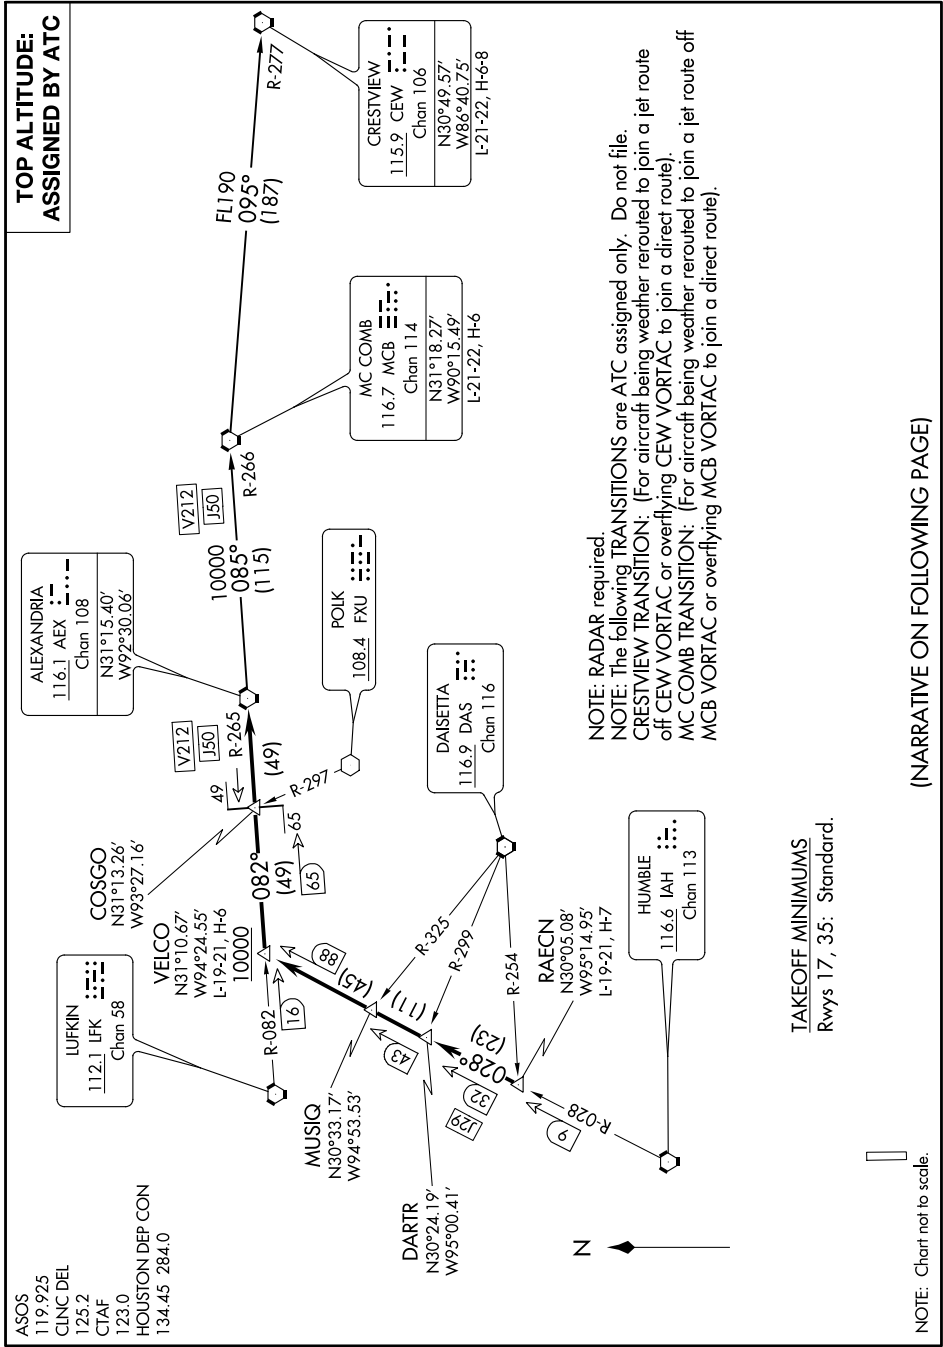

ALEXANDRIA TWO DEPARTURE

**TOP ALTITUDE:
ASSIGNED BY ATC**

ASOS
119.925
CLNC DEL
125.2
CTAF
123.0
HOUSTON DEP CON
134.45 284.0

NOTE: RADAR required.
NOTE: The following TRANSITIONS are ATC assigned only. Do not file.
CRESTVIEW TRANSITION: (For aircraft being weather routed to join a jet route off CEW VORTAC or overflying CEW VORTAC to join a direct route).
MC COMB TRANSITION: (For aircraft being weather routed to join a jet route off MCB VORTAC or overflying MCB VORTAC to join a direct route).

TAKEOFF MINIMUMS
Rwys 17, 35: Standard.

NOTE: Chart not to scale.

(NARRATIVE ON FOLLOWING PAGE)

SC-5, 16 JUL 2020 to 13 AUG 2020

SC-5, 16 JUL 2020 to 13 AUG 2020

ALEXANDRIA TWO DEPARTURE