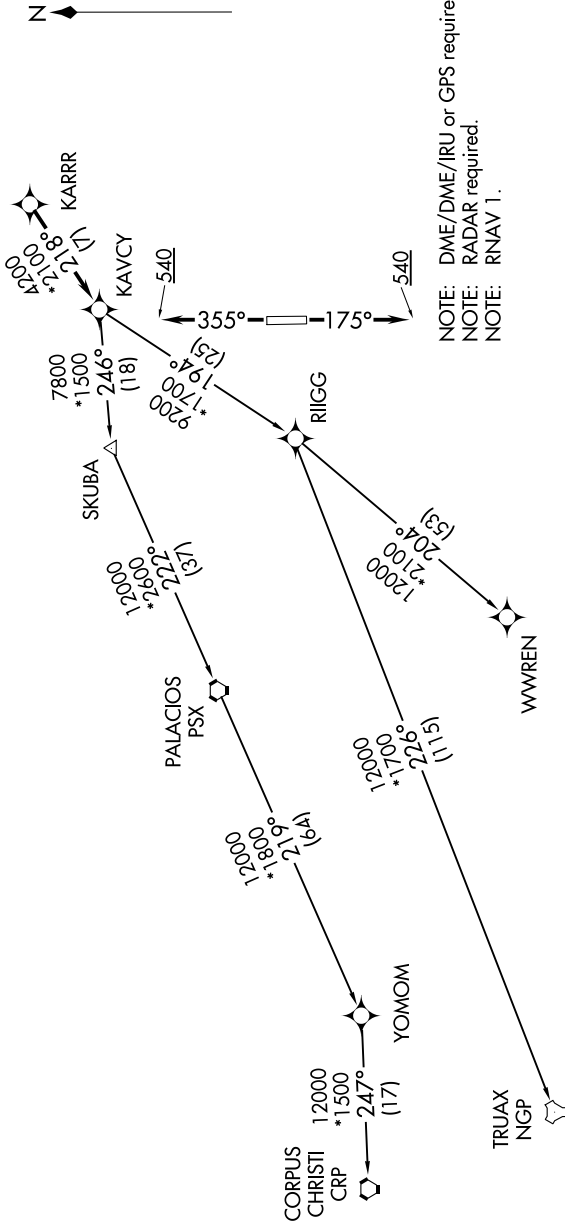

# KARR SIX DEPARTURE (RNAV)

**TOP ALTITUDE:  
ASSIGNED BY ATC**

ASOS  
119.925  
CTAF  
123.0  
CLNC DEL  
125.2  
HOUSTON DEP CON  
134.45 284.0

**TAKEOFF MINIMUMS**

Rwys 17, 35:

Standard with minimum climb of 500' per NM to 540.

(NARRATIVE ON FOLLOWING PAGE)

NOTE: Chart not to scale.

# KARR SIX DEPARTURE (RNAV)

(KARRR6.KARRR) 05DEC19